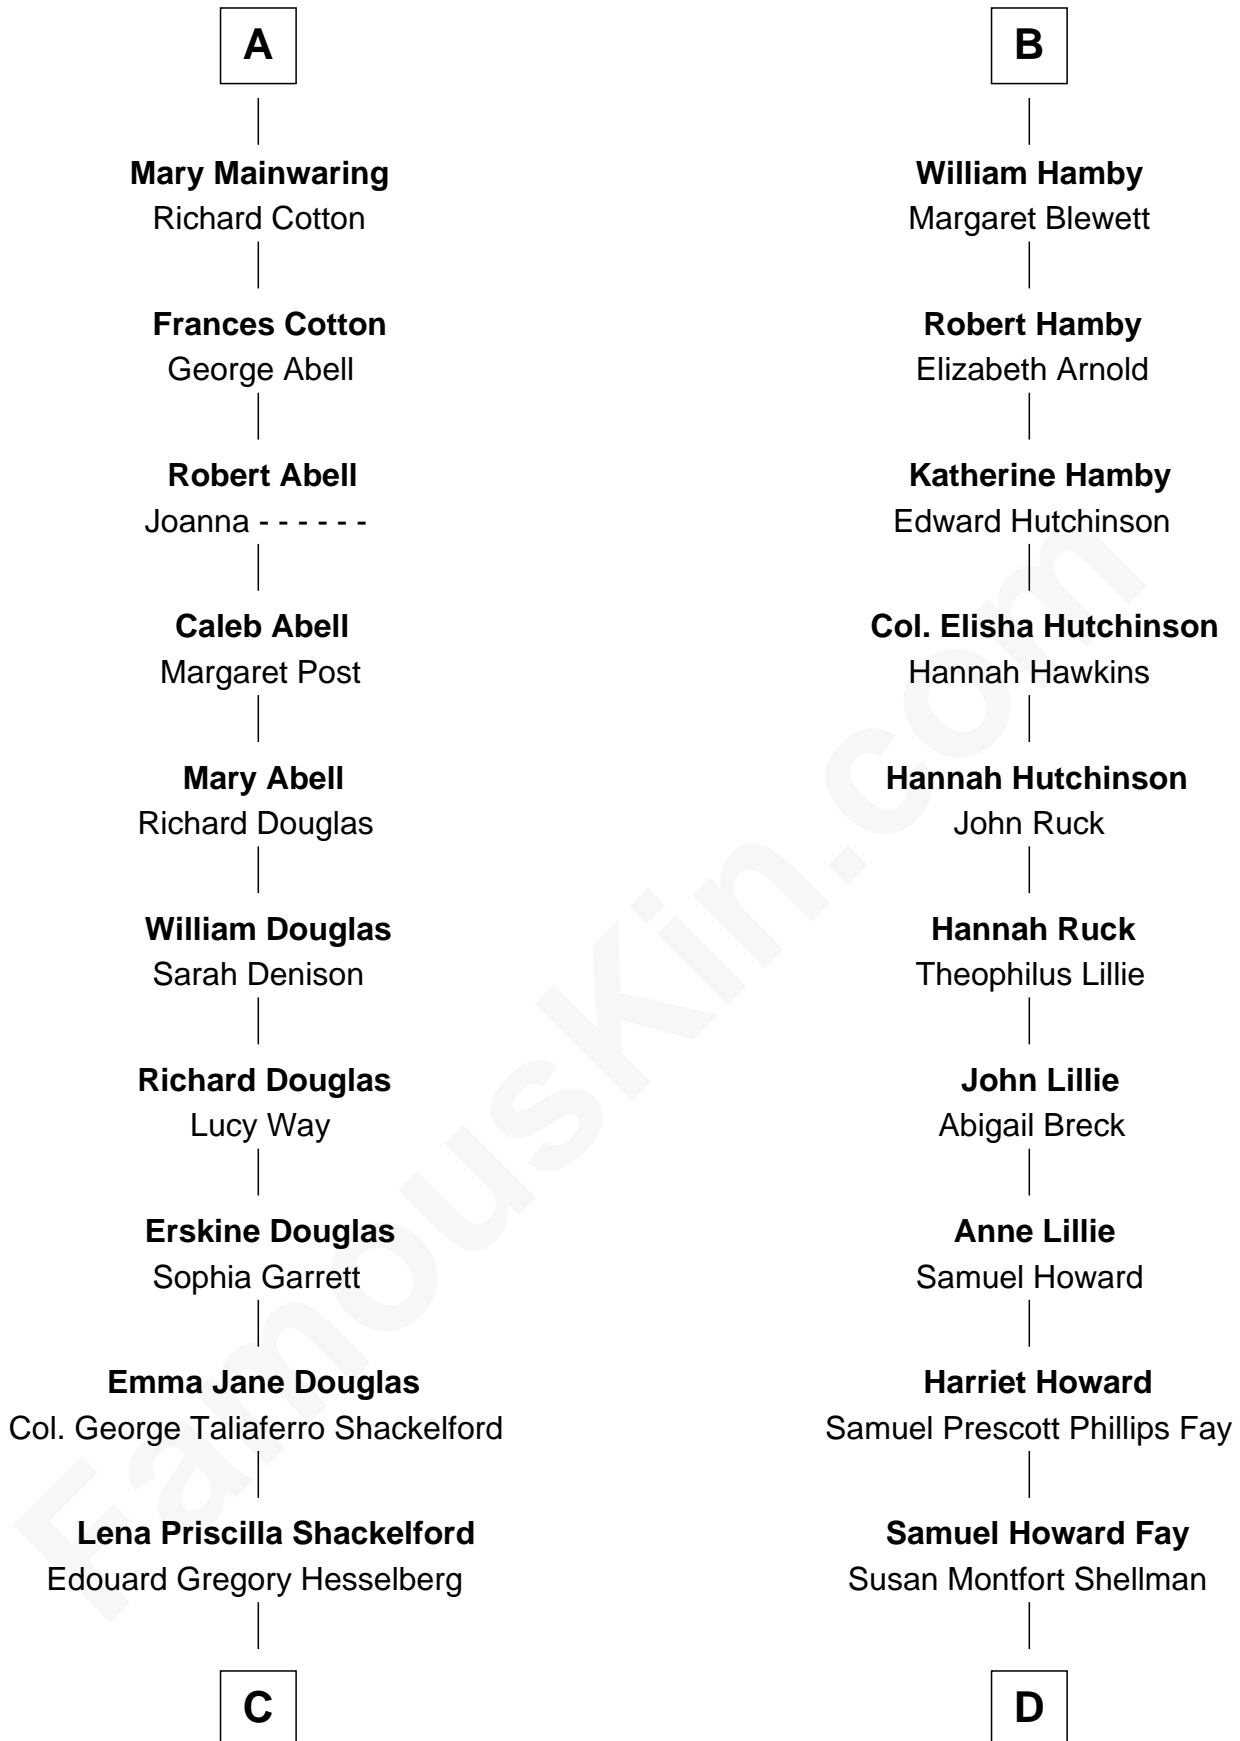

# FamousKin.com Relationship Chart of

**Illeana Douglas**

*TV and Movie Actress*

19th cousin 1 time removed of

**George H. W. Bush**

*41st U.S. President*

**John de Welles**

Maud de Roos

Stephen le Scrope

**Maude le Scrope**

Sir Baldwin Freville

**Margaret Freville**

Sir Hugh Willoughby

**Margery Willoughby**

Sir Godfrey Hilton

**Elizabeth Hilton**

Richard Thimbleby

**Anne Thimbleby**

John Booth

**Eleanor Booth**

Edward Hamby

**B**

**C**

**Melvyn Edouard Hesselberg**

**Samuel Prescott Bush**

Flora Sheldon

**Prescott Sheldon Bush**

Dorothy Wear Walker

**George H. W. Bush**

*41st U.S. President*

FamousKin.com