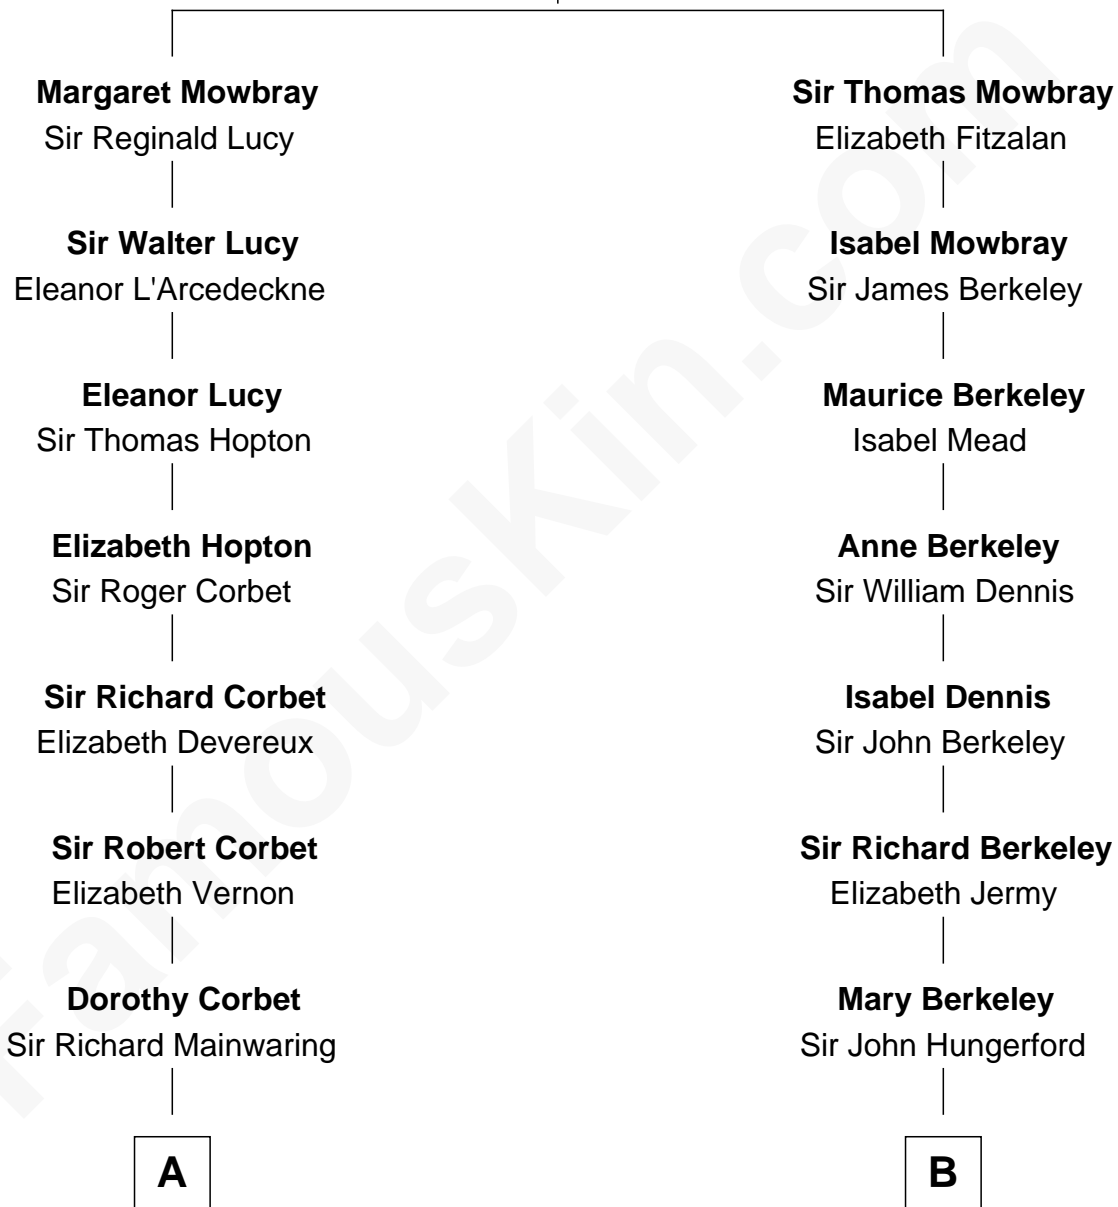

FamousKin.com Relationship Chart of

Illeana Douglas

TV and Movie Actress

19th cousin 1 time removed of

George H. W. Bush

41st U.S. President

John de Mowbray
Elizabeth de Segrave

C

Lena Priscilla Shackelford
Edouard Gregory Hesselberg

Melvyn Edouard Hesselberg
Rosalind Hightower

Gregory Hesselberg
Joan Georgescu

Illeana Douglas
TV and Movie Actress

D

Samuel Prescott Bush
Flora Sheldon

Prescott Sheldon Bush
Dorothy Wear Walker

George H. W. Bush
41st U.S. President