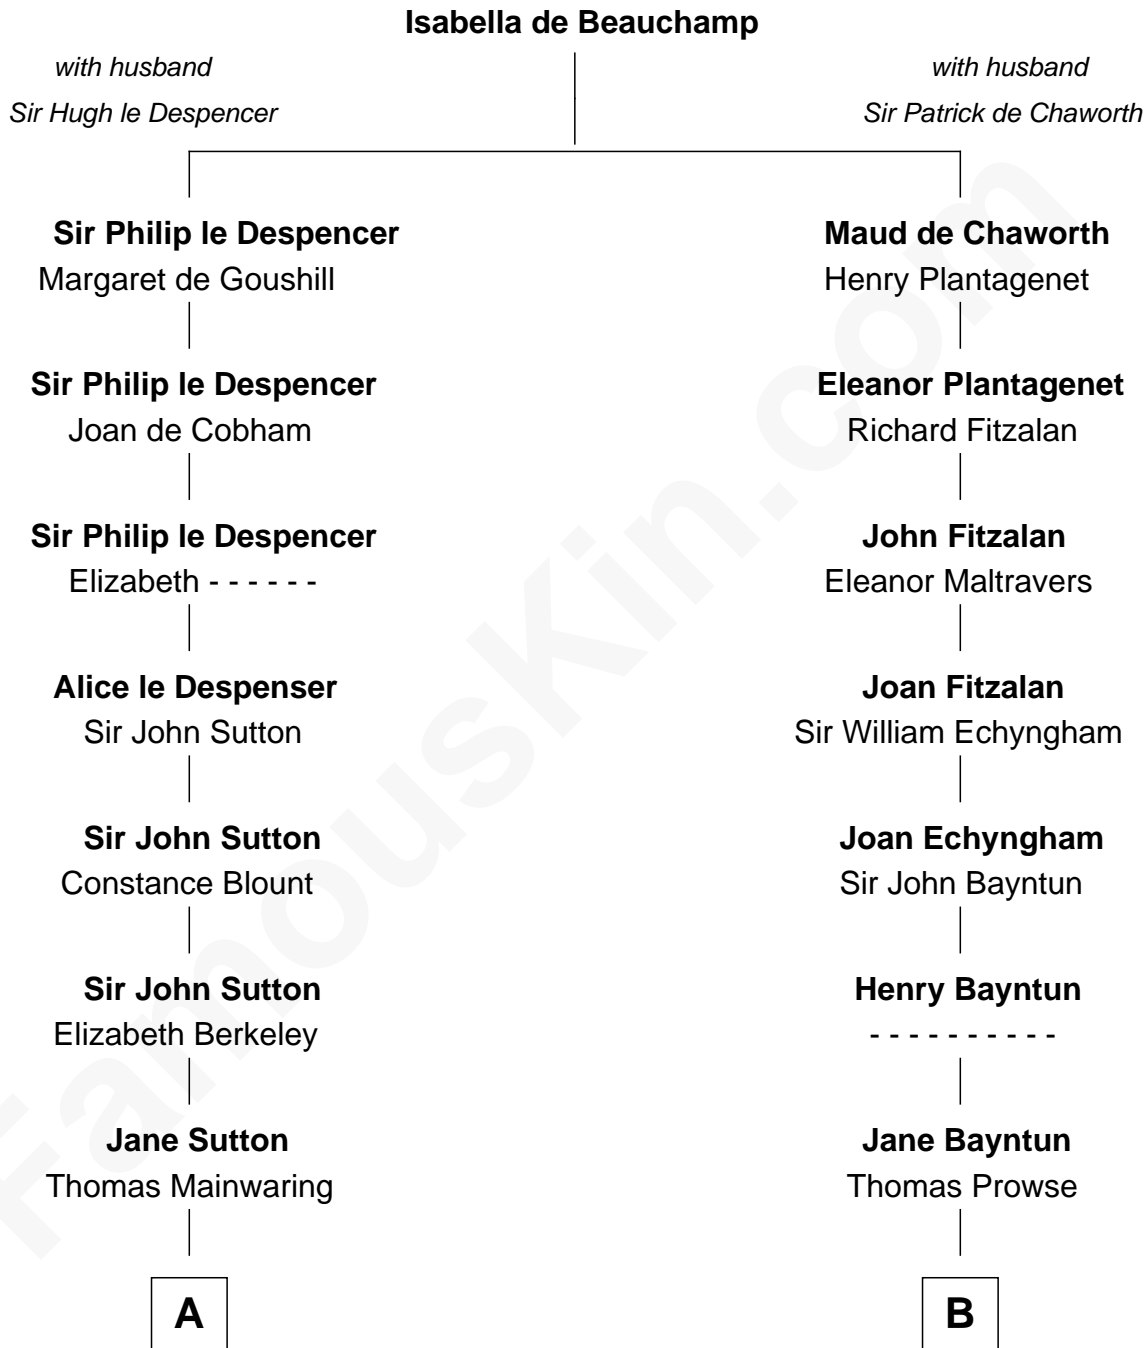

# FamousKin.com Relationship Chart of

**Illeana Douglas**

*TV and Movie Actress*

20th cousin 1 time removed of

**Barbara (Pierce) Bush**

*First Lady of President George H.W. Bush*

**C**

**Emma Jane Douglas**  
Col. George Taliaferro Shackelford

**Lena Priscilla Shackelford**  
Edouard Gregory Hesselberg

**Melvyn Edouard Hesselberg**  
Rosalind Hightower

**Gregory Hesselberg**  
Joan Georgescu

**Illeana Douglas**  
*TV and Movie Actress*

**D**

**Jonas James Pierce**  
Kate Pritzel

**Scott Pierce**  
Mabel Marvin

**Marvin Pierce**  
Pauline Robinson

**Barbara (Pierce) Bush**  
*First Lady of George H.W. Bush*