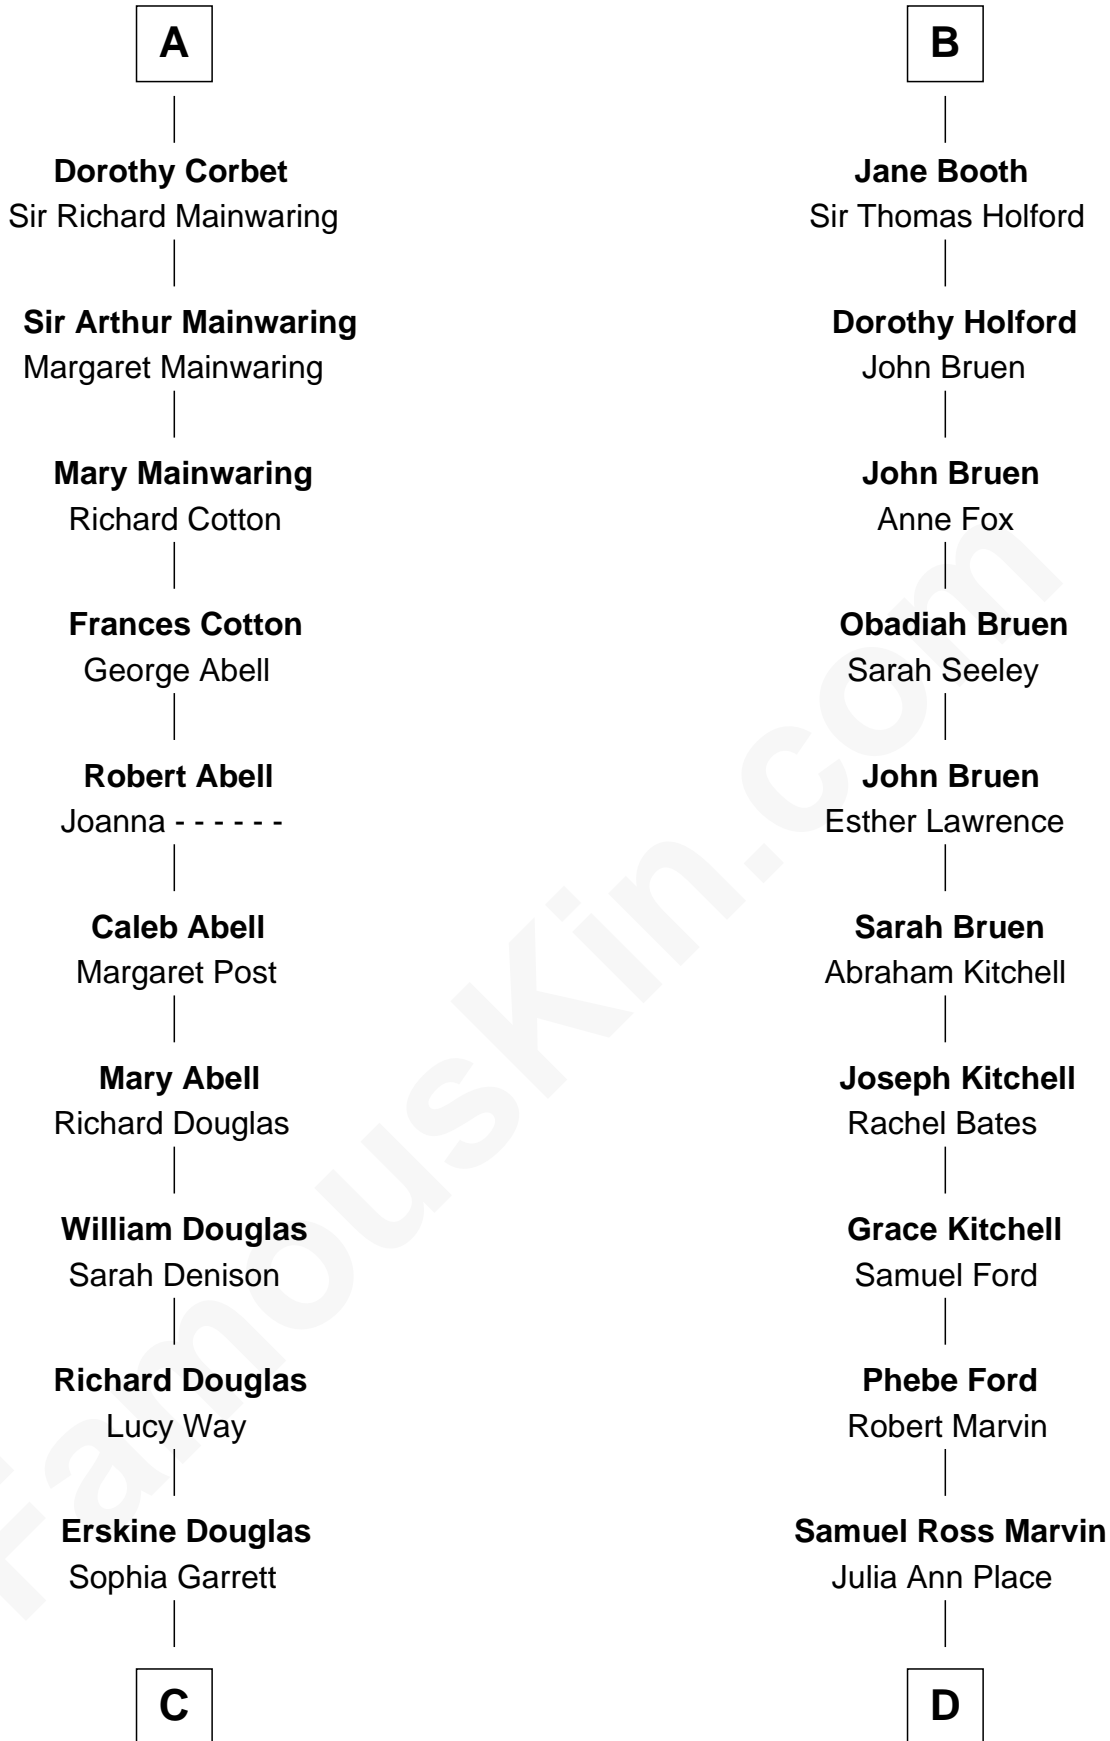

FamousKin.com Relationship Chart of

Illeana Douglas

TV and Movie Actress

20th cousin 1 time removed of

Barbara (Pierce) Bush

First Lady of President George H.W. Bush

C

Emma Jane Douglas
Col. George Taliaferro Shackelford

Lena Priscilla Shackelford
Edouard Gregory Hesselberg

Melvyn Edouard Hesselberg
Rosalind Hightower

Gregory Hesselberg
Joan Georgescu

Illeana Douglas
TV and Movie Actress

D

Jerome Place Marvin
Martha Ann Stokes

Mabel Marvin
Scott Pierce

Marvin Pierce
Pauline Robinson

Barbara (Pierce) Bush
First Lady of George H.W. Bush