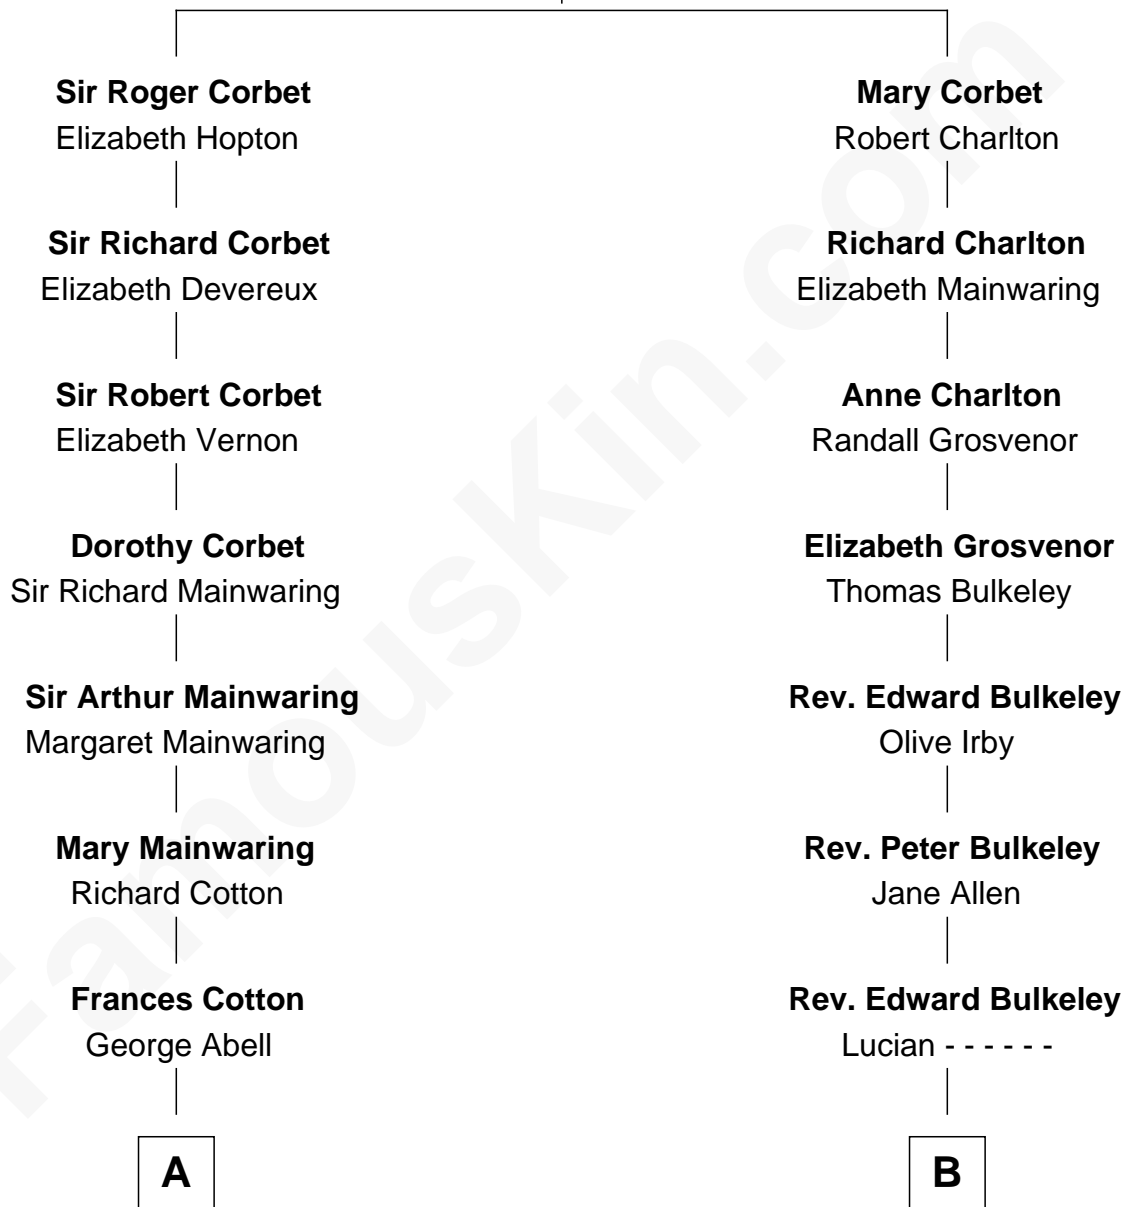

# FamousKin.com Relationship Chart of

**Illeana Douglas**

*TV and Movie Actress*

17th cousin of

**George W. Bush**

*43rd U.S. President*

**Sir Robert Corbet**

Margaret - - - - -

**A**

**Robert Abell**  
Joanna - - - - -

**Caleb Abell**  
Margaret Post

**Mary Abell**  
Richard Douglas

**William Douglas**  
Sarah Denison

**Richard Douglas**  
Lucy Way

**Erskine Douglas**  
Sophia Garrett

**Emma Jane Douglas**  
Col. George Taliaferro Shackelford

**Lena Priscilla Shackelford**  
Edouard Gregory Hesselberg

**Melvyn Edouard Hesselberg**  
Rosalind Hightower

**Gregory Hesselberg**  
Joan Georgescu