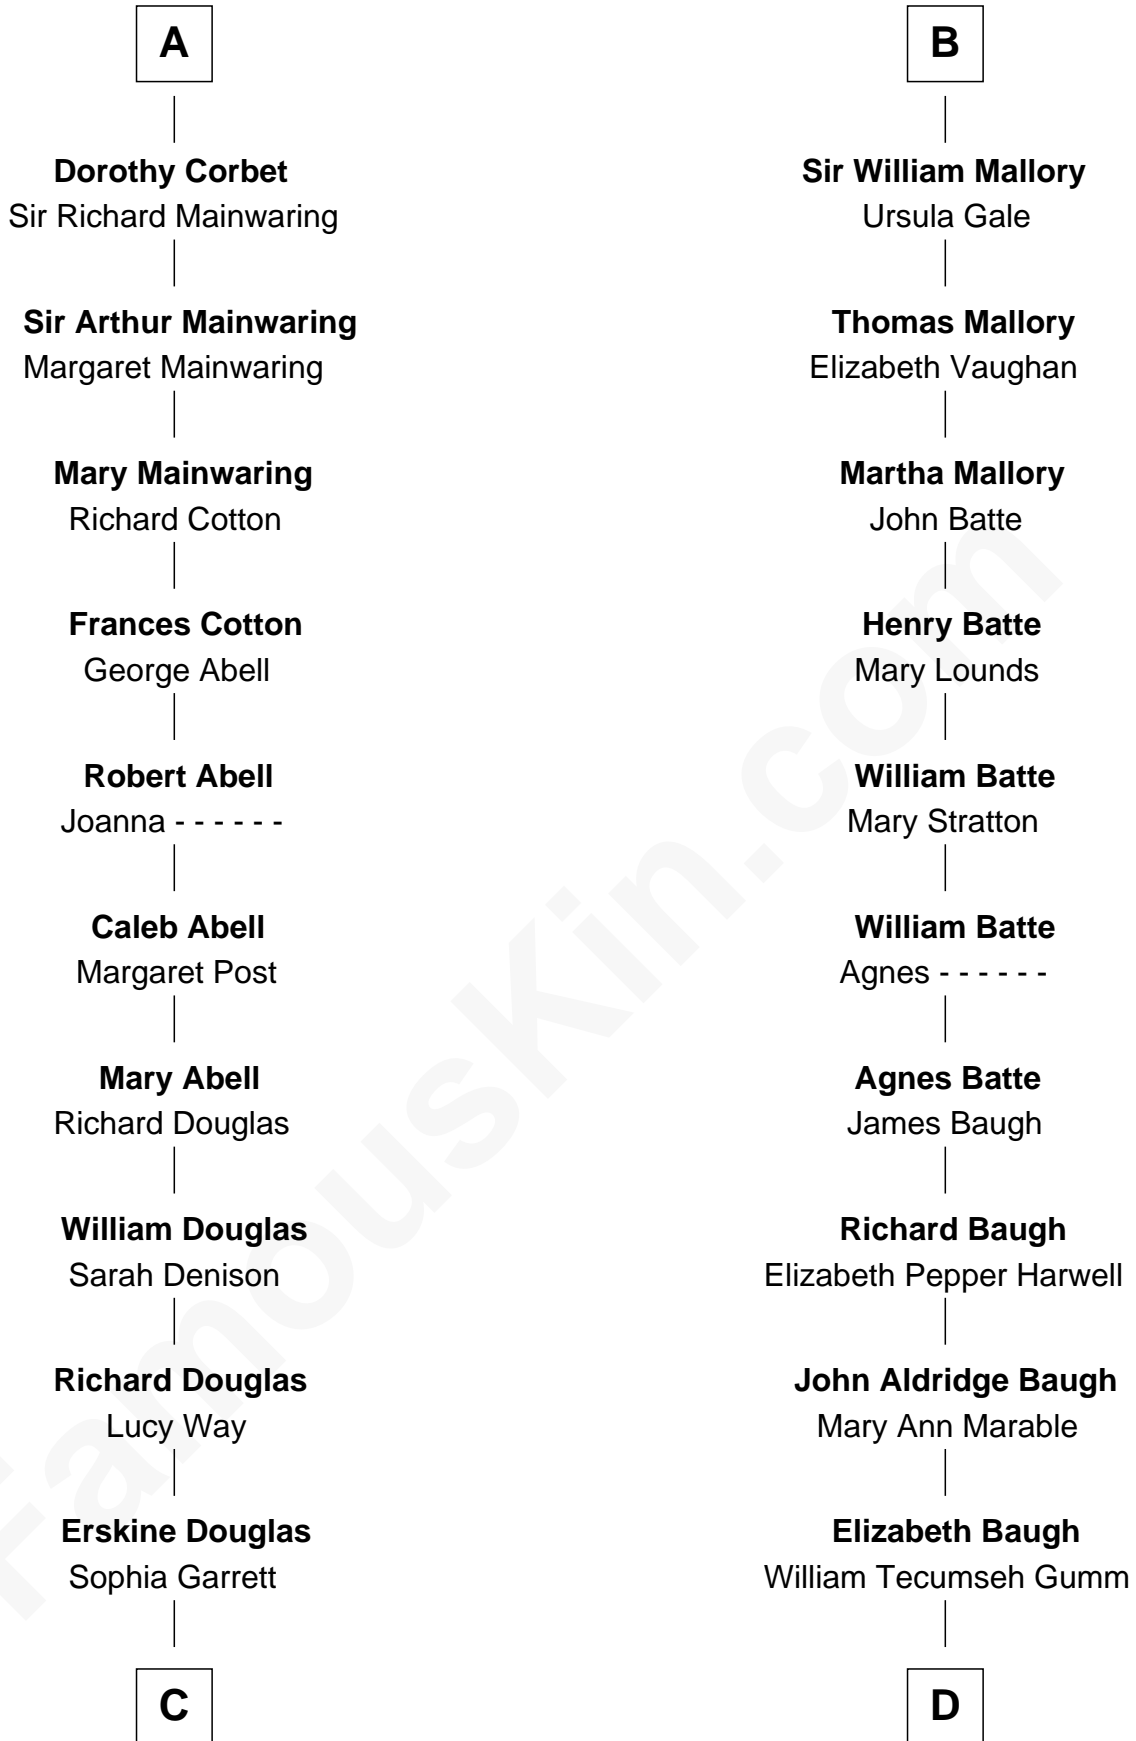

FamousKin.com Relationship Chart of

Ileana Douglas

TV and Movie Actress

19th cousin 2 times removed of

Liza Minnelli

Singer and Actress

Edmund Fitzalan

Alice de Warenne

C

Emma Jane Douglas
Col. George Taliaferro Shackelford

Lena Priscilla Shackelford
Edouard Gregory Hesselberg

Melvyn Edouard Hesselberg
Rosalind Hightower

Gregory Hesselberg
Joan Georgescu

Illeana Douglas
TV and Movie Actress