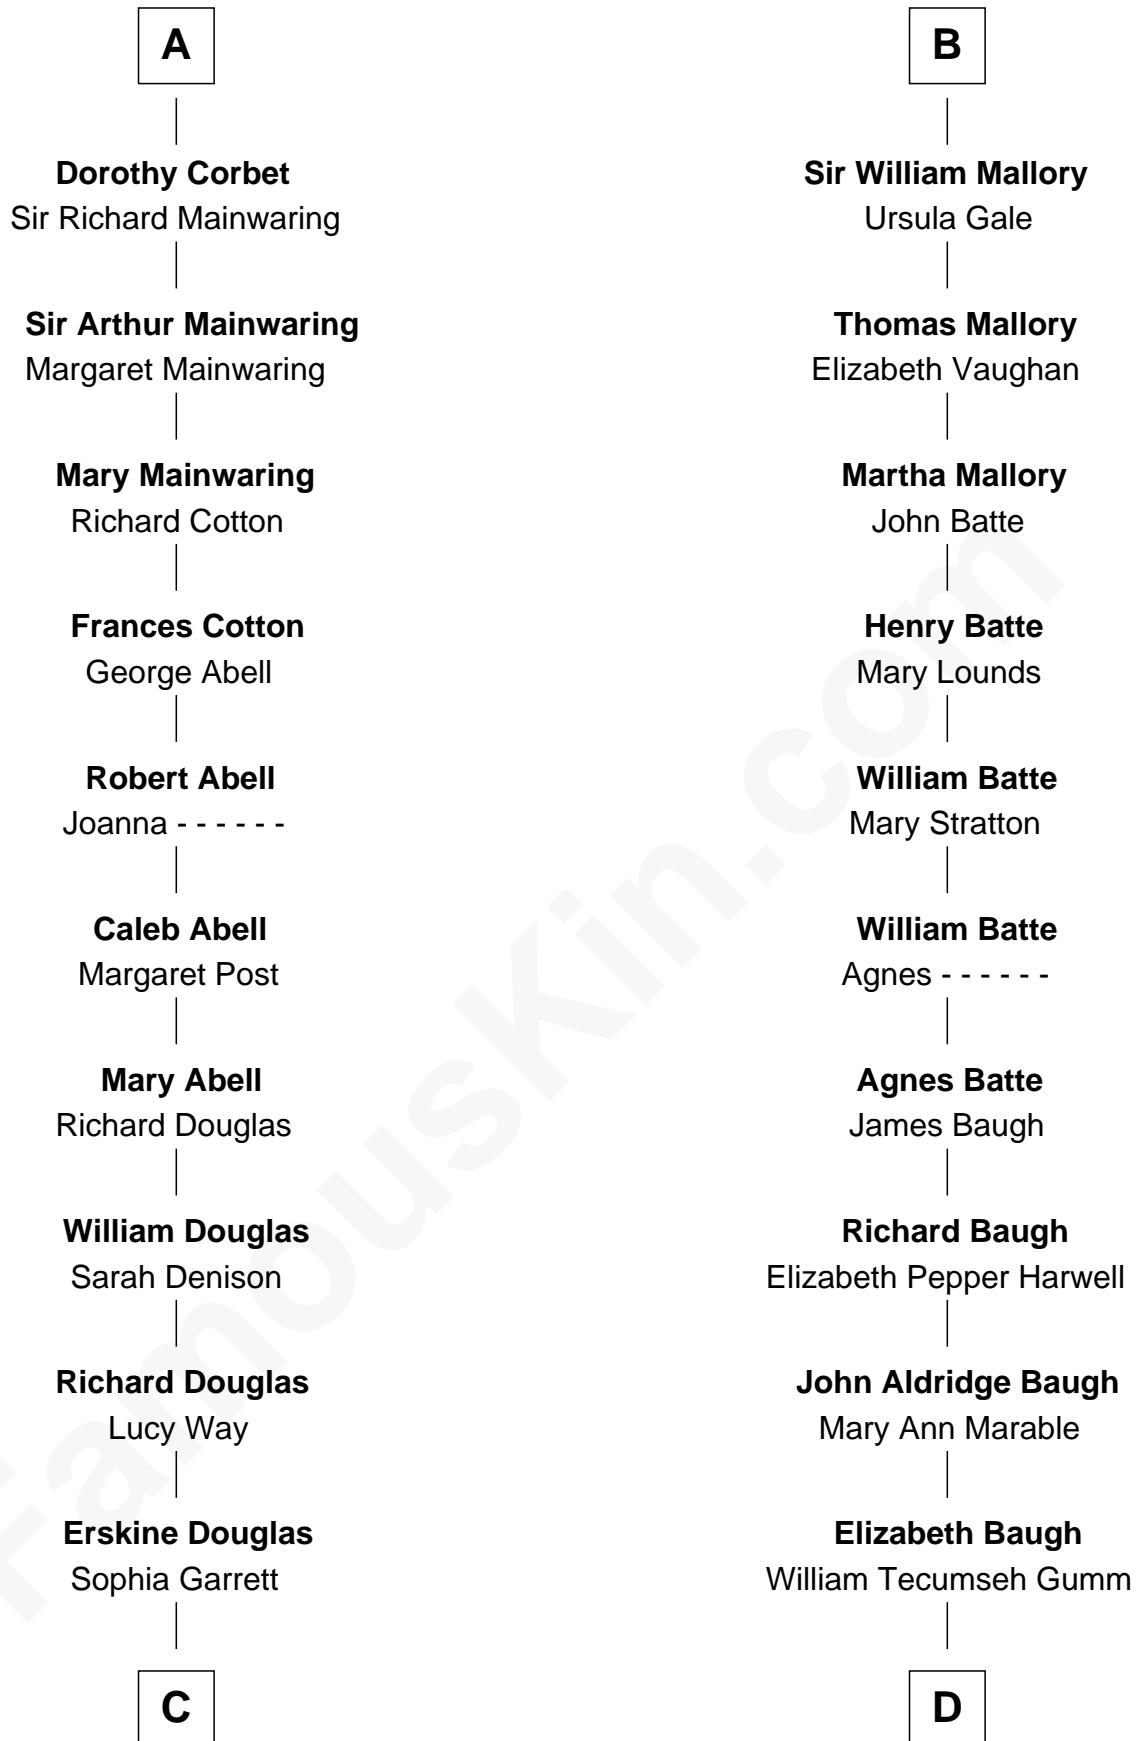

# FamousKin.com Relationship Chart of

**Ileana Douglas**

*TV and Movie Actress*

18th cousin 3 times removed of

**Judy Garland**

*Singer and Movie Actress*

**Edmund Fitzalan**

Alice de Warenne

**C**

**Emma Jane Douglas**  
Col. George Taliaferro Shackelford

**Lena Priscilla Shackelford**  
Edouard Gregory Hesselberg

**Melvyn Edouard Hesselberg**  
Rosalind Hightower

**Gregory Hesselberg**  
Joan Georgescu