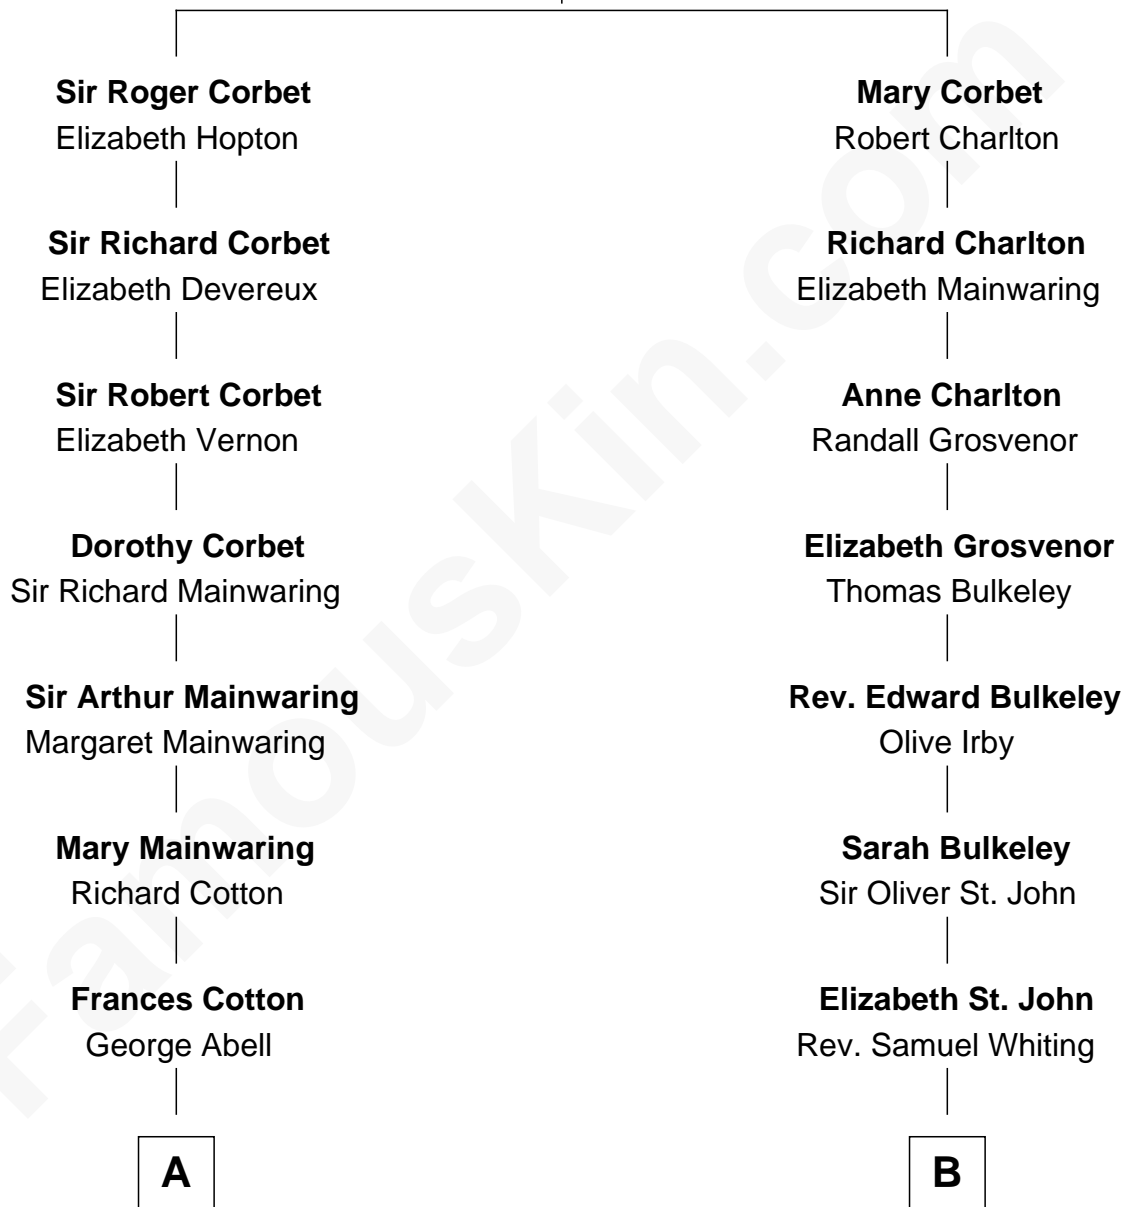

FamousKin.com Relationship Chart of

Illeana Douglas

TV and Movie Actress

16th cousin 1 time removed of

Bette Davis

Movie Actress

Sir Robert Corbet

Margaret - - - - -

A

Robert Abell
Joanna - - - - -

Caleb Abell
Margaret Post

Mary Abell
Richard Douglas

William Douglas
Sarah Denison

Richard Douglas
Lucy Way

Erskine Douglas
Sophia Garrett

Emma Jane Douglas
Col. George Taliaferro Shackelford