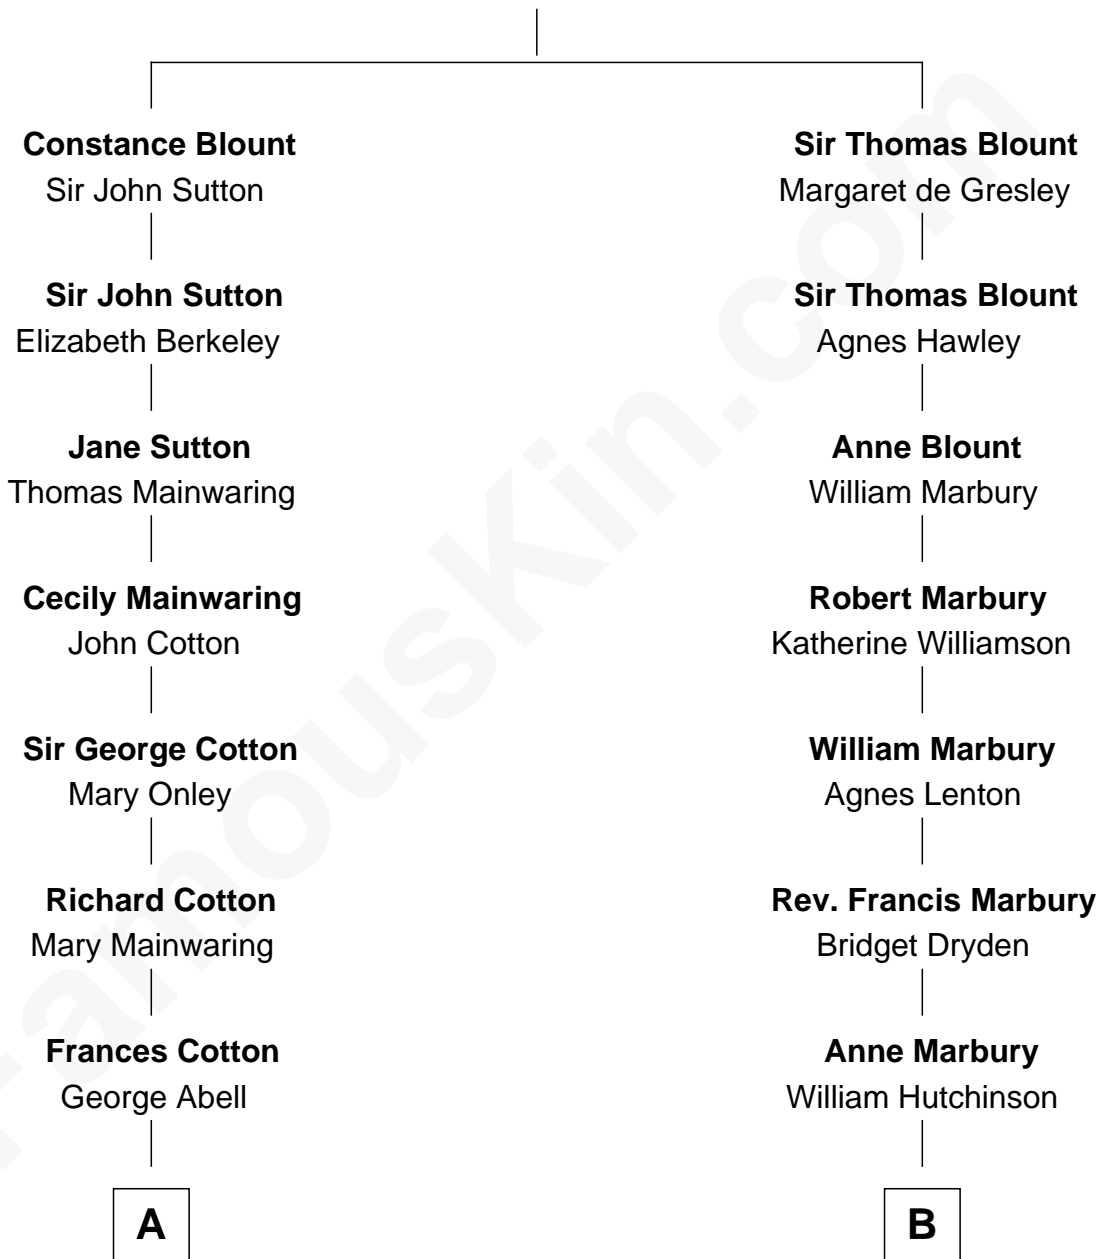

FamousKin.com Relationship Chart of

Illeana Douglas

TV and Movie Actress

13th cousin 4 times removed of

Lucretia (Rudolph) Garfield

First Lady of President James Garfield

Sir Walter Blount

Sancha de Ayala

A

Robert Abell
Joanna - - - - -

Caleb Abell
Margaret Post

Mary Abell
Richard Douglas

William Douglas
Sarah Denison

Richard Douglas
Lucy Way

Erskine Douglas
Sophia Garrett

Emma Jane Douglas
Col. George Taliaferro Shackelford