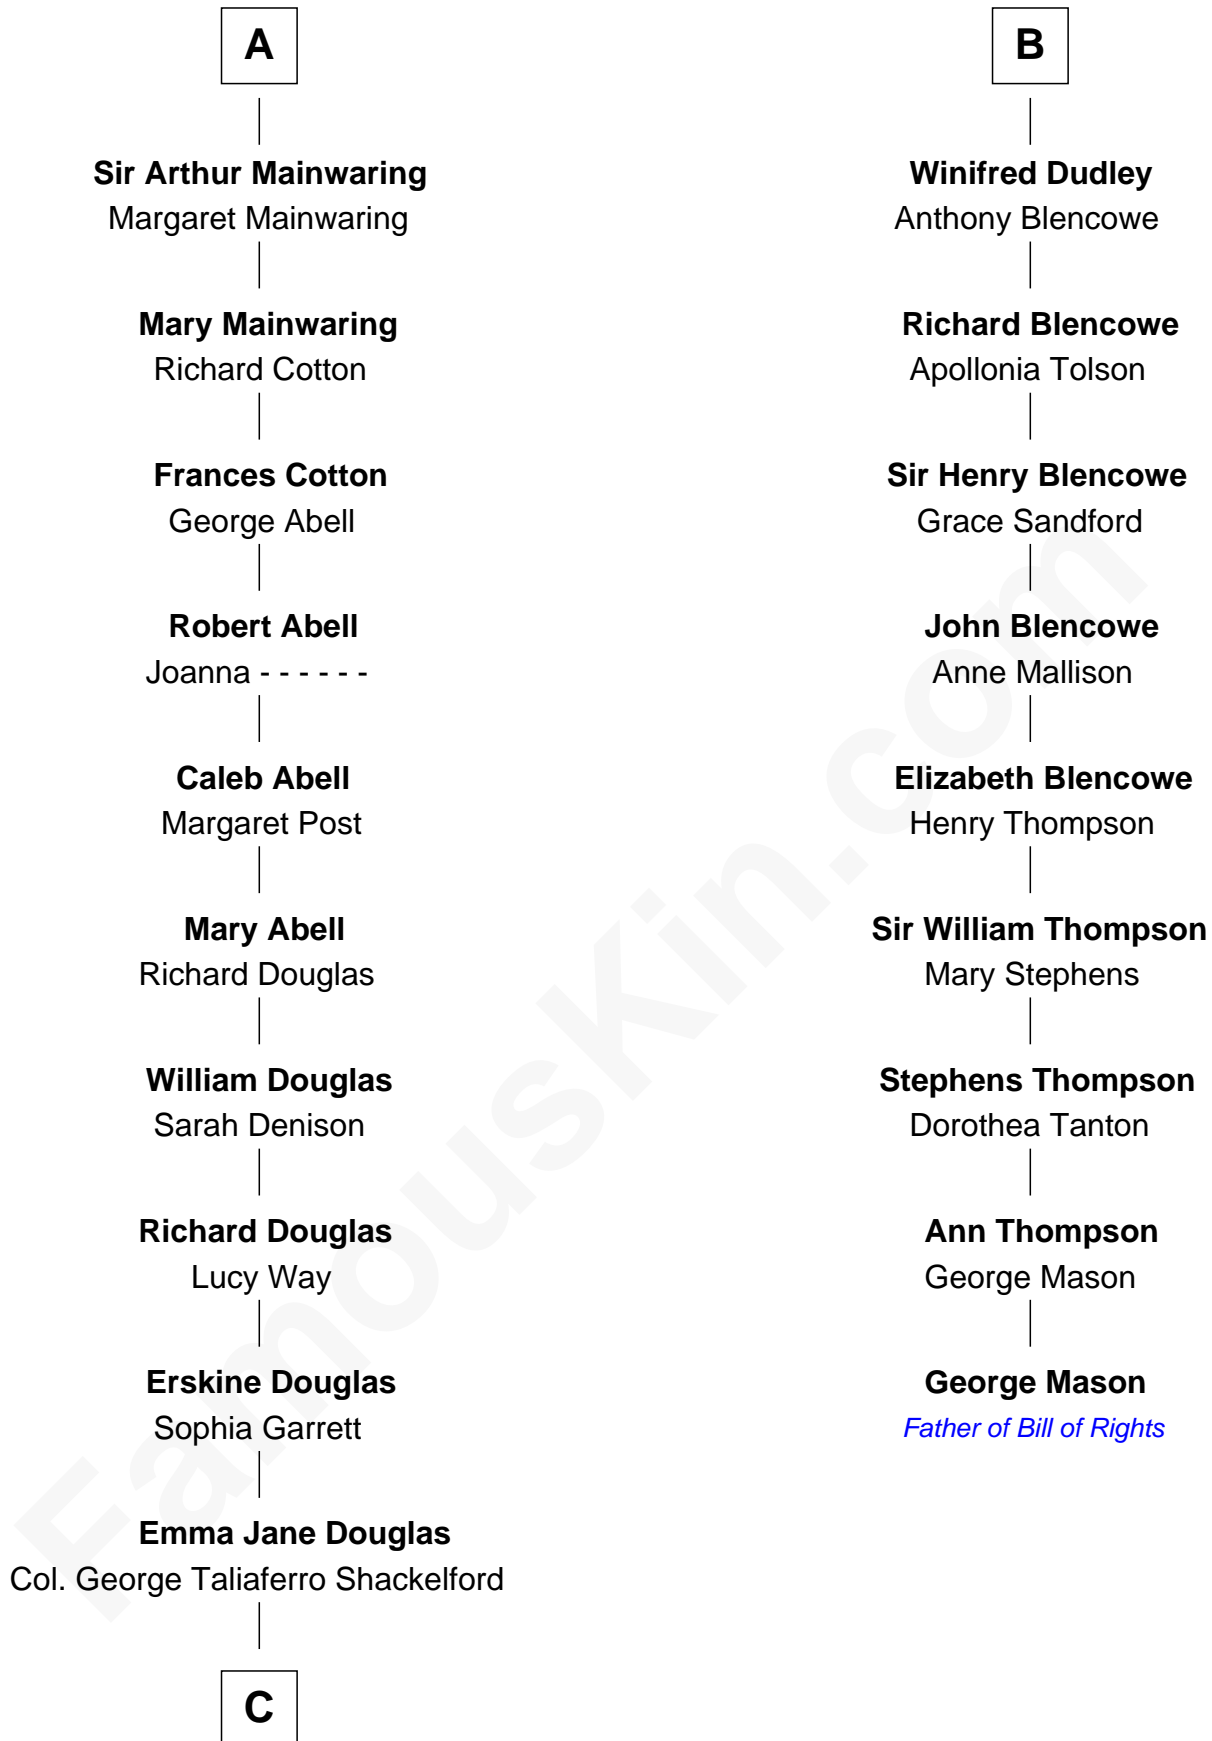

# FamousKin.com Relationship Chart of

**Ileana Douglas**

*TV and Movie Actress*

15th cousin 5 times removed of

**George Mason**

*Father of the U.S. Bill of Rights*

**Elizabeth de Badlesmere**

*with husband*  
Sir William de Bohun

**Joan Beauchamp**  
James Butler

**Elizabeth Mortimer**  
Sir Henry Percy

**Elizabeth Butler**  
John Talbot

**Elizabeth Percy**  
Sir John Clifford

**Ann Talbot**  
Sir Henry Vernon

**Thomas Clifford**  
Joan Dacre

**Elizabeth Vernon**  
Sir Robert Corbet

**Matilda Clifford**  
Sir Edmund Sutton

**Dorothy Corbet**  
Sir Richard Mainwaring

**Thomas Dudley**  
Grace Threlkeld

**A**

**B**

**C**

—  
**Lena Priscilla Shackelford**  
Edouard Gregory Hesselberg

—  
**Melvyn Edouard Hesselberg**  
Rosalind Hightower

—  
**Gregory Hesselberg**  
Joan Georgescu

—  
**Illeana Douglas**  
*TV and Movie Actress*

FamousKin.com