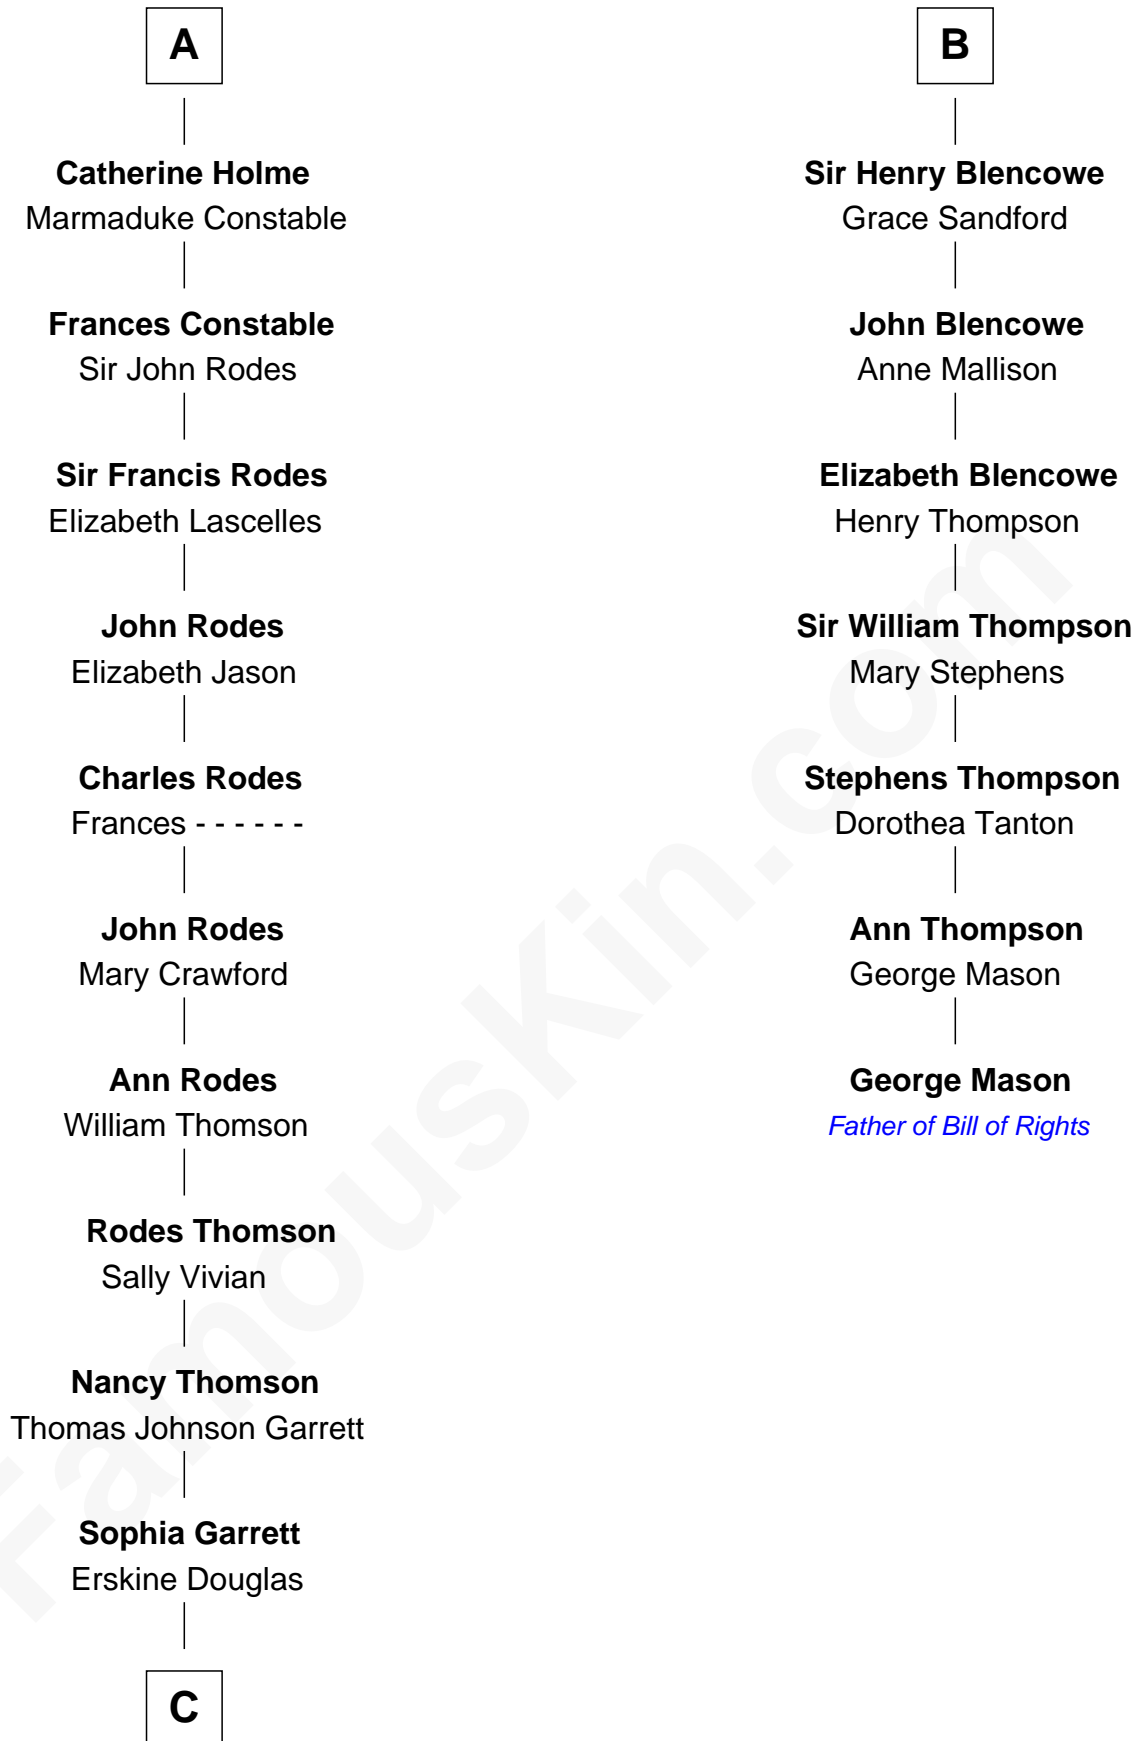

FamousKin.com Relationship Chart of

Ileana Douglas

TV and Movie Actress

13th cousin 8 times removed of

George Mason

Father of the U.S. Bill of Rights

Sir Hugh de Stafford
Philippa de Beauchamp

Katherine de Stafford

Michael de la Pole

Isabel de la Pole

Thomas Morley

Anne Morley

Sir John Hastings

Elizabeth Hastings

Sir Robert Hildyard

Sir Piers Hildyard

Philippe Neville

Sir Thomas Dacre

Joan Dacre

Thomas Clifford

Matilda Clifford

Sir Edmund Sutton

Thomas Dudley

Grace Threlkeld

Winifred Dudley

Anthony Blencowe

Richard Blencowe

Apollonia Tolson

B

C

Emma Jane Douglas
Col. George Taliaferro Shackelford

Lena Priscilla Shackelford
Edouard Gregory Hesselberg