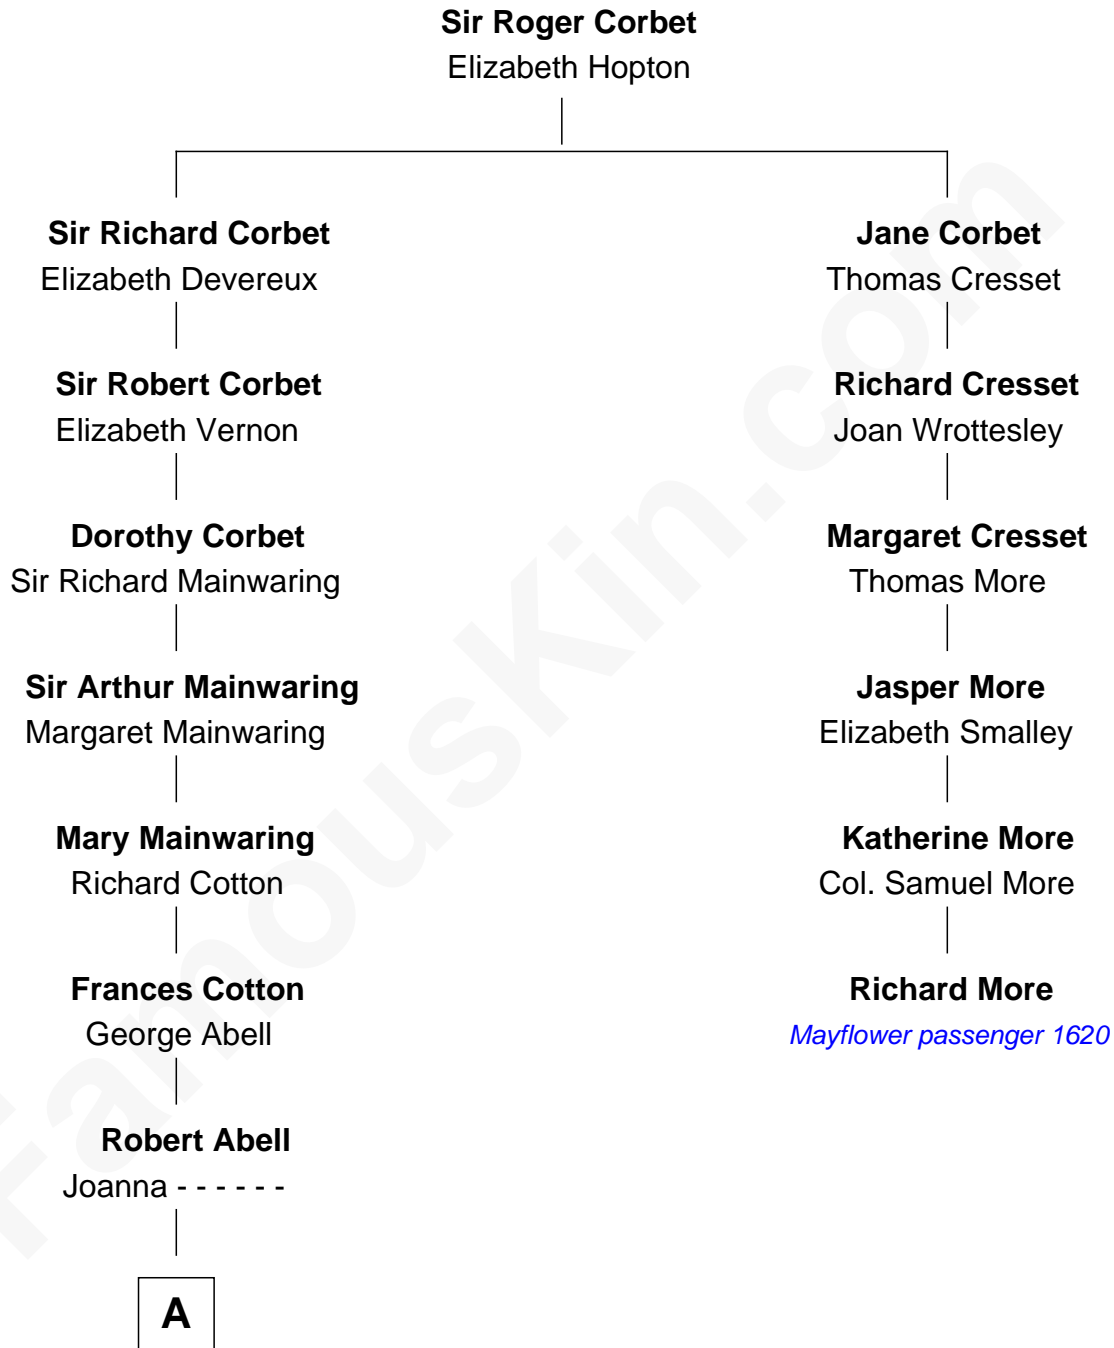

FamousKin.com Relationship Chart of

Illeana Douglas

TV and Movie Actress

5th cousin 11 times removed of

Richard More

(c1614 - c1696) Mayflower passenger 1620

MAYFLOWER

A

Caleb Abell
Margaret Post

Mary Abell
Richard Douglas

William Douglas
Sarah Denison

Richard Douglas
Lucy Way

Erskine Douglas
Sophia Garrett

Emma Jane Douglas
Col. George Taliaferro Shackelford

Lena Priscilla Shackelford
Edouard Gregory Hesselberg