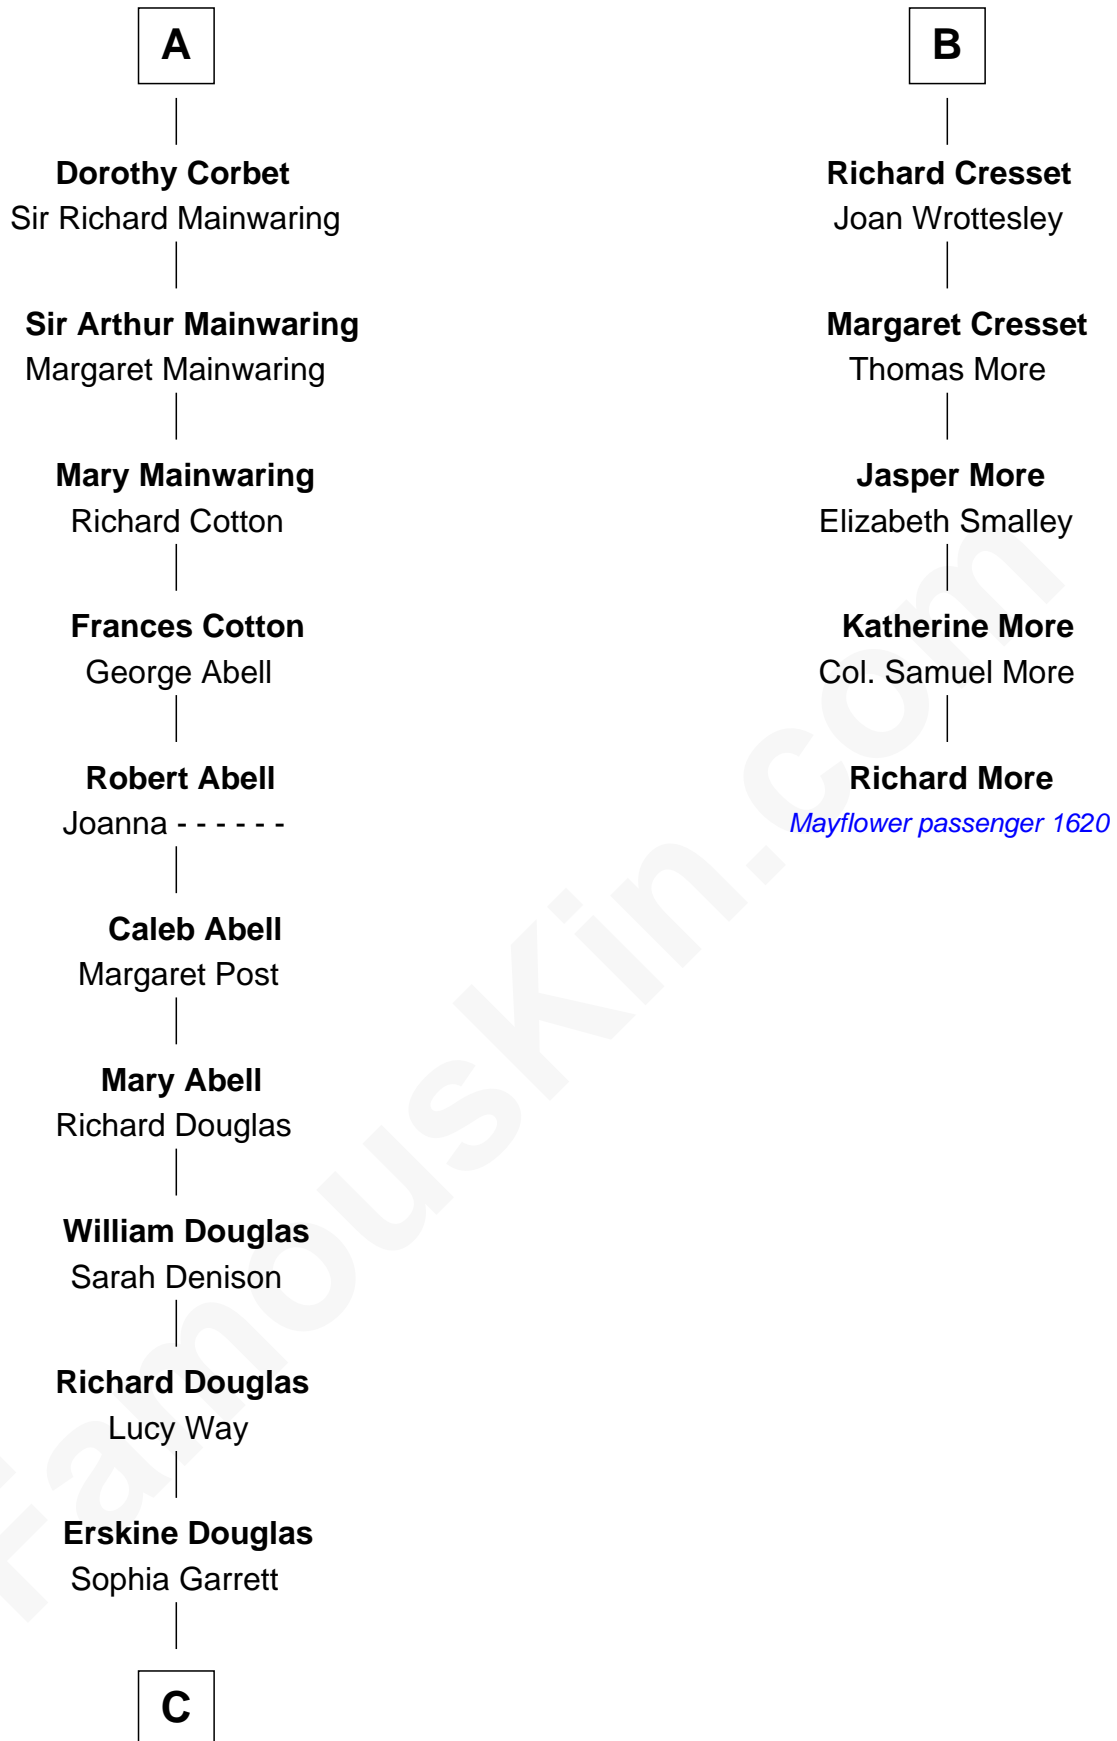

# FamousKin.com Relationship Chart of

**Ileana Douglas**

*TV and Movie Actress*

**MAYFLOWER**

11th cousin 10 times removed of

**Richard More**

*(c1614 - c1696) Mayflower passenger 1620*

**C**

**Emma Jane Douglas**  
Col. George Taliaferro Shackelford

**Lena Priscilla Shackelford**  
Edouard Gregory Hesselberg

**Melvyn Edouard Hesselberg**  
Rosalind Hightower

**Gregory Hesselberg**  
Joan Georgescu