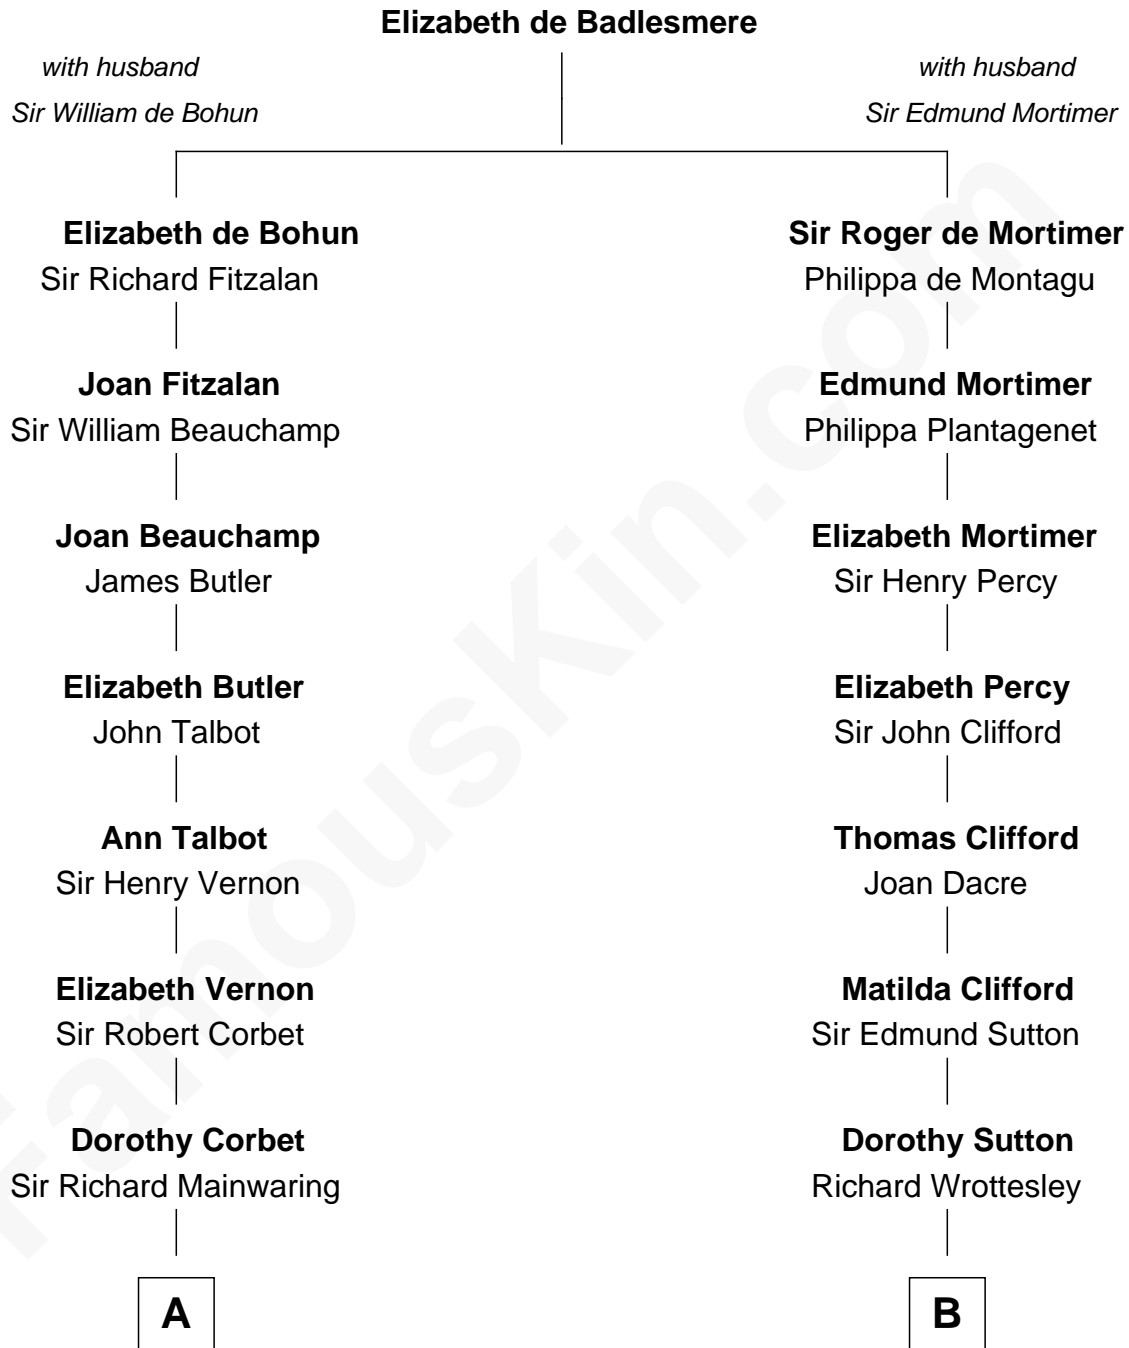

FamousKin.com Relationship Chart of

Ileana Douglas

TV and Movie Actress

MAYFLOWER

11th cousin 9 times removed of

Richard More

(c1614 - c1696) Mayflower passenger 1620

C

—
Lena Priscilla Shackelford
Edouard Gregory Hesselberg

—
Melvyn Edouard Hesselberg
Rosalind Hightower

—
Gregory Hesselberg
Joan Georgescu

—
Illeana Douglas
TV and Movie Actress