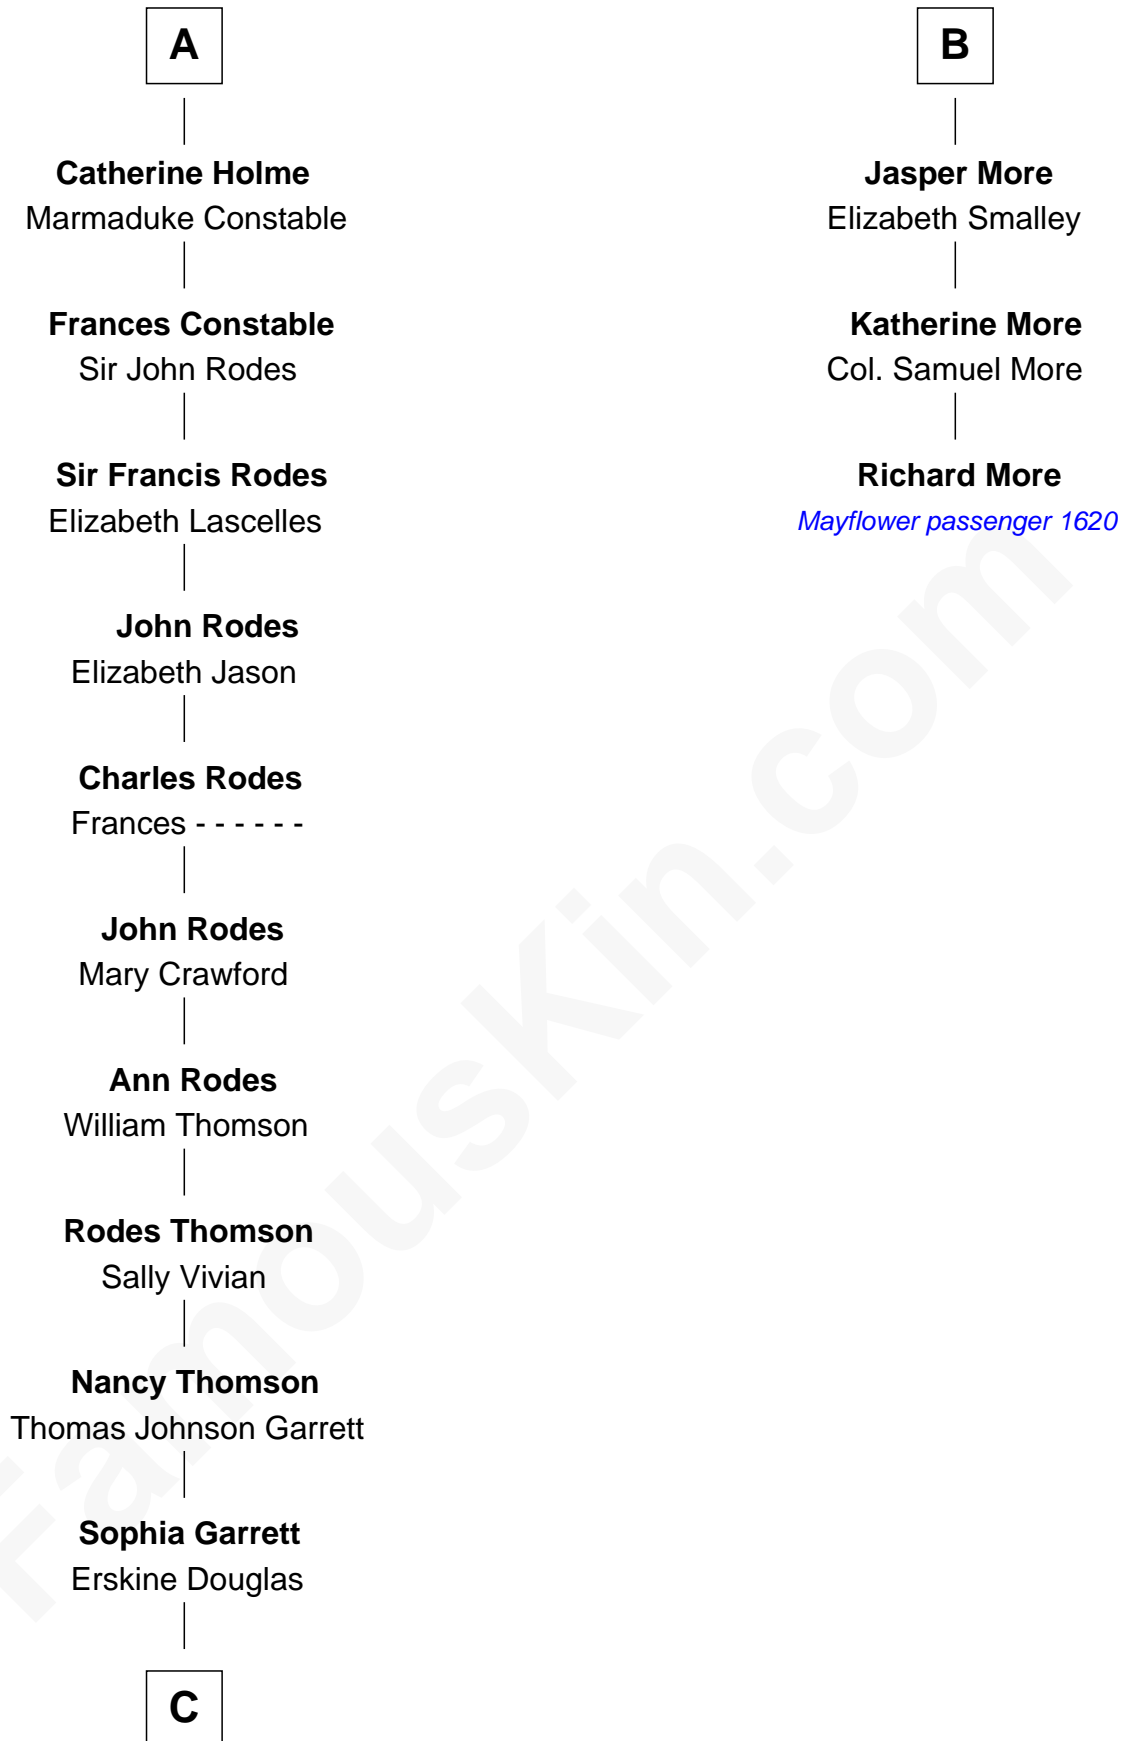

FamousKin.com Relationship Chart of

Ileana Douglas

TV and Movie Actress

9th cousin 12 times removed of

Richard More

(c1614 - c1696) Mayflower passenger 1620

MAYFLOWER

C

Emma Jane Douglas
Col. George Taliaferro Shackelford

Lena Priscilla Shackelford
Edouard Gregory Hesselberg

Melvyn Edouard Hesselberg
Rosalind Hightower

Gregory Hesselberg
Joan Georgescu

Illeana Douglas
TV and Movie Actress