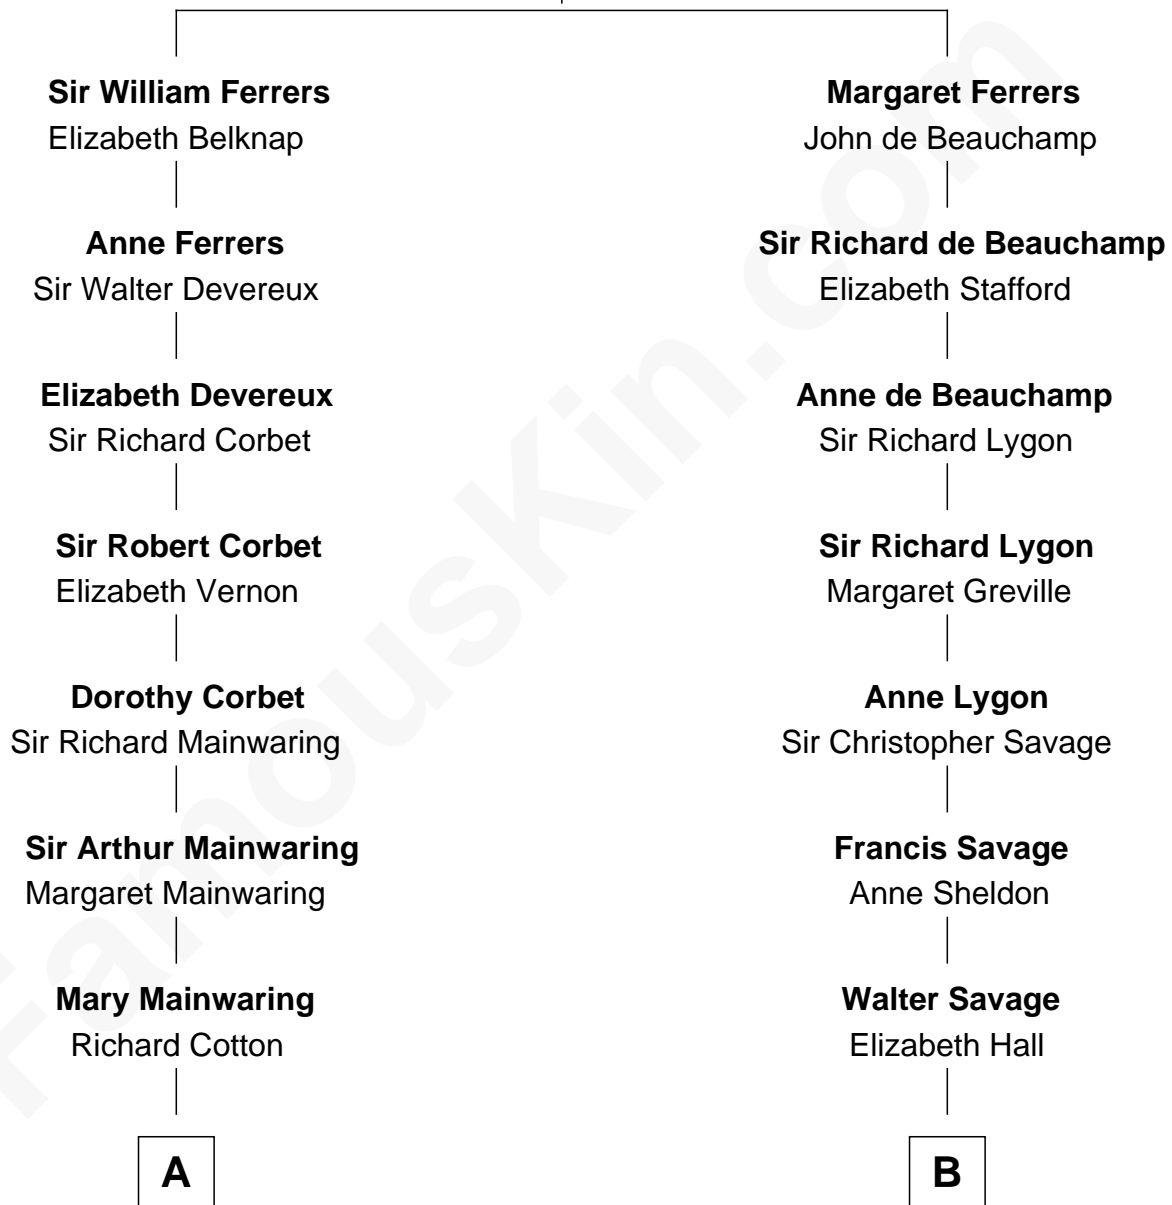

# FamousKin.com Relationship Chart of

**Illeana Douglas**

*TV and Movie Actress*

17th cousin 1 time removed of

**Adlai Stevenson II**

*31st Governor of Illinois*

**Sir Edmund Ferrers**

Ellen Roche

**Gregory Hesselberg**

Joan Georgescu

**Illeana Douglas**

*TV and Movie Actress*

FamousKin.com