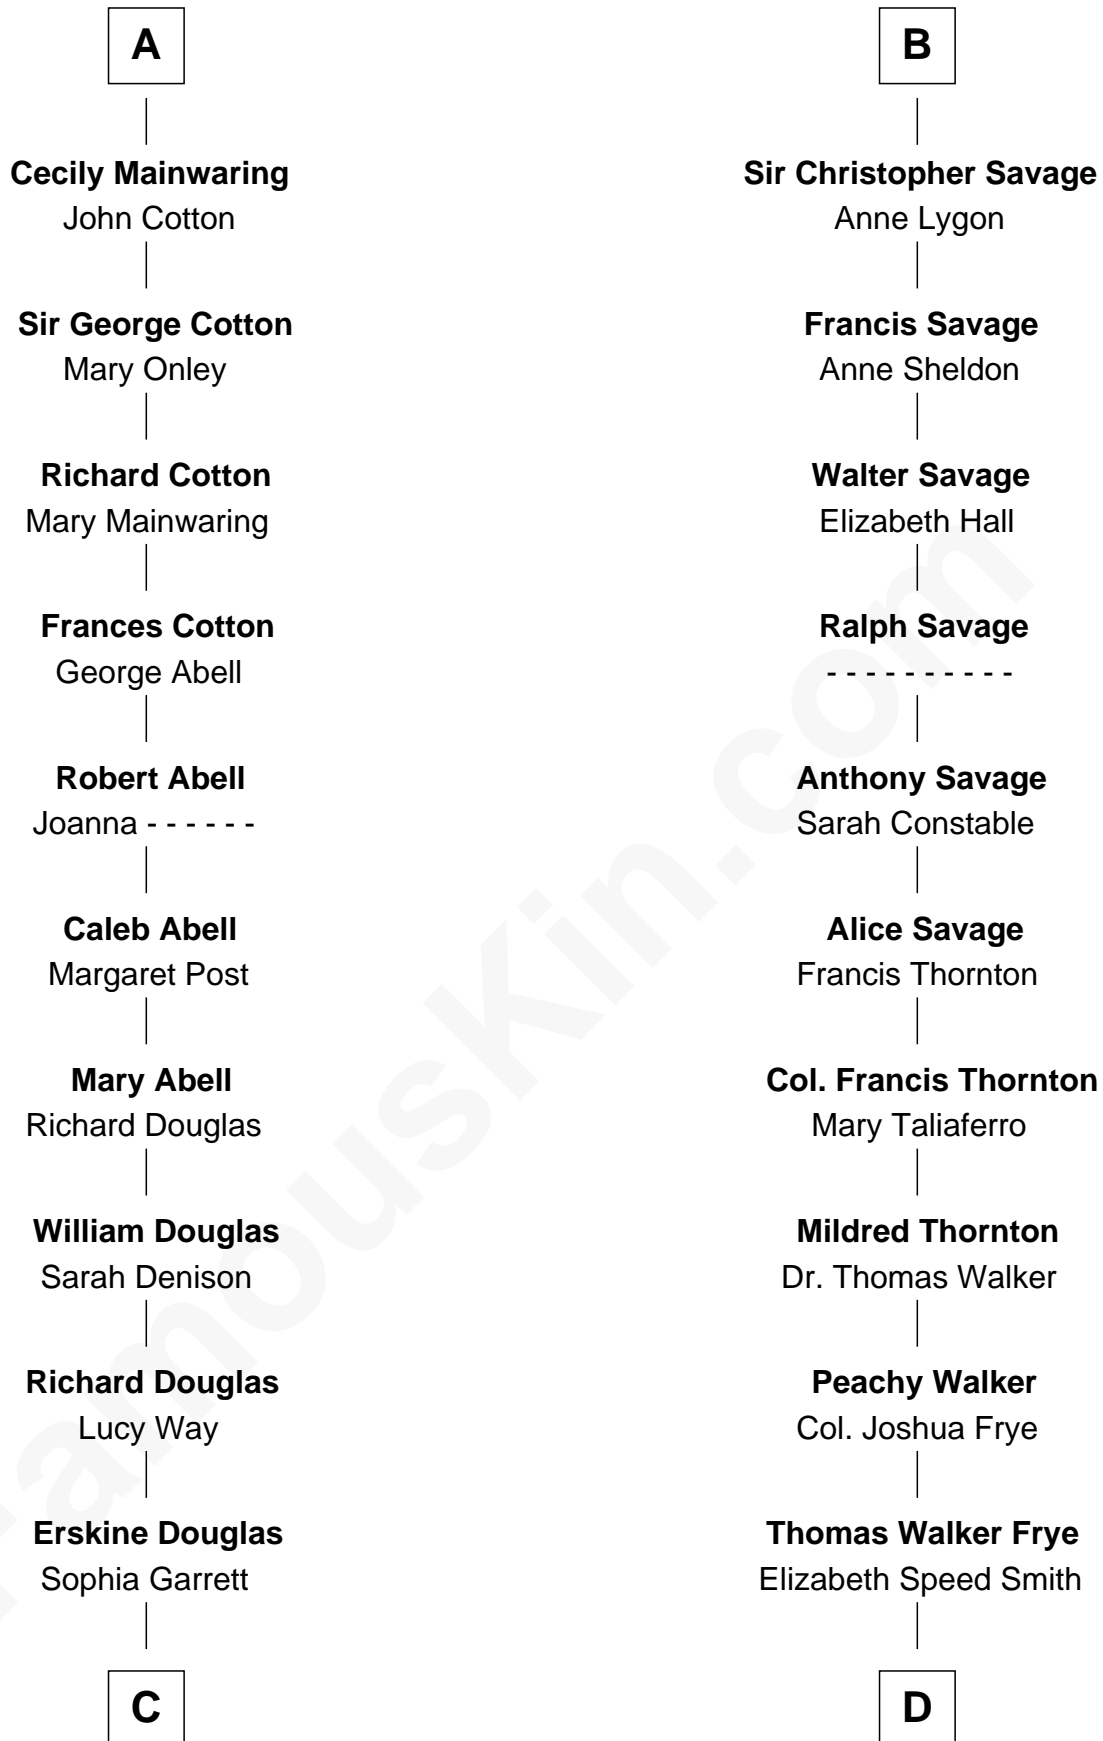

# FamousKin.com Relationship Chart of

**Illeana Douglas**

*TV and Movie Actress*

20th cousin 1 time removed of

**Adlai Stevenson II**

*31st Governor of Illinois*

**C**

**Emma Jane Douglas**  
Col. George Taliaferro Shackelford

**Lena Priscilla Shackelford**  
Edouard Gregory Hesselberg

**Melvyn Edouard Hesselberg**  
Rosalind Hightower

**Gregory Hesselberg**  
Joan Georgescu

**Illeana Douglas**  
*TV and Movie Actress*

**D**

**Mary Peachy Frye**  
Rev. Lewis Warner Green

**Letitia Green**  
Adlai Ewing Stevenson

**Lewis Green Stevenson**  
Helen Louise Davis

**Adlai Stevenson II**  
*31st Governor of Illinois*