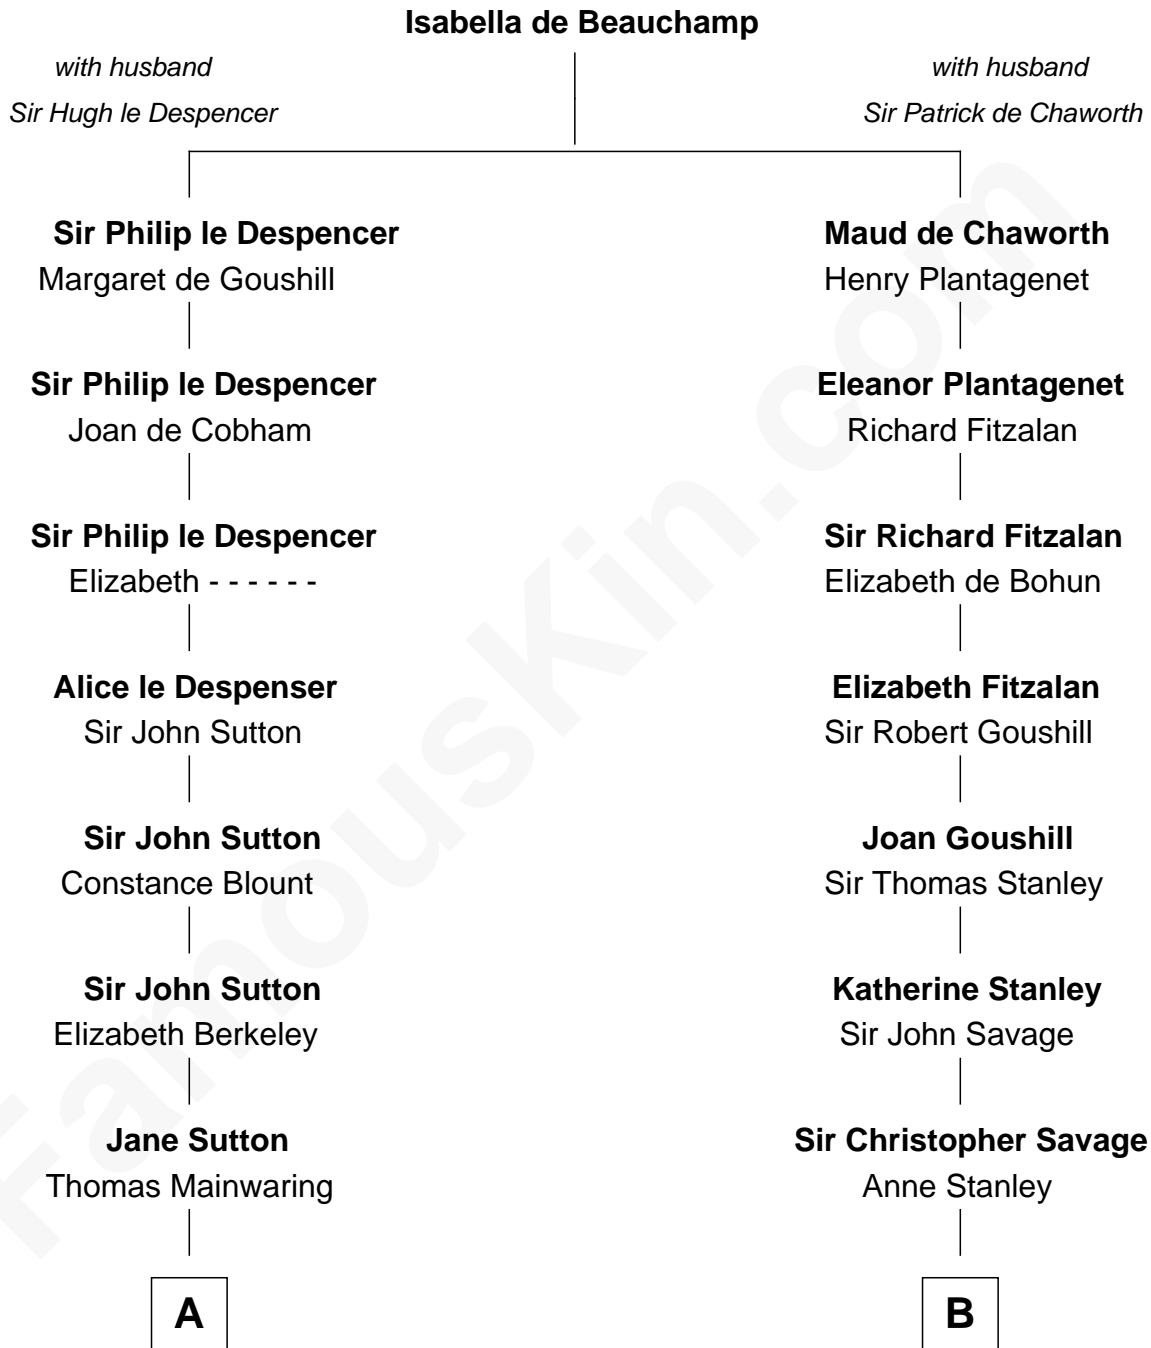

# FamousKin.com Relationship Chart of

**Illeana Douglas**

*TV and Movie Actress*

20th cousin 1 time removed of

**Adlai Stevenson II**

*31st Governor of Illinois*

**C**

**Emma Jane Douglas**  
Col. George Taliaferro Shackelford

**Lena Priscilla Shackelford**  
Edouard Gregory Hesselberg

**Melvyn Edouard Hesselberg**  
Rosalind Hightower

**Gregory Hesselberg**  
Joan Georgescu

**Illeana Douglas**  
*TV and Movie Actress*

**D**

**Mary Peachy Frye**  
Rev. Lewis Warner Green

**Letitia Green**  
Adlai Ewing Stevenson

**Lewis Green Stevenson**  
Helen Louise Davis

**Adlai Stevenson II**  
*31st Governor of Illinois*