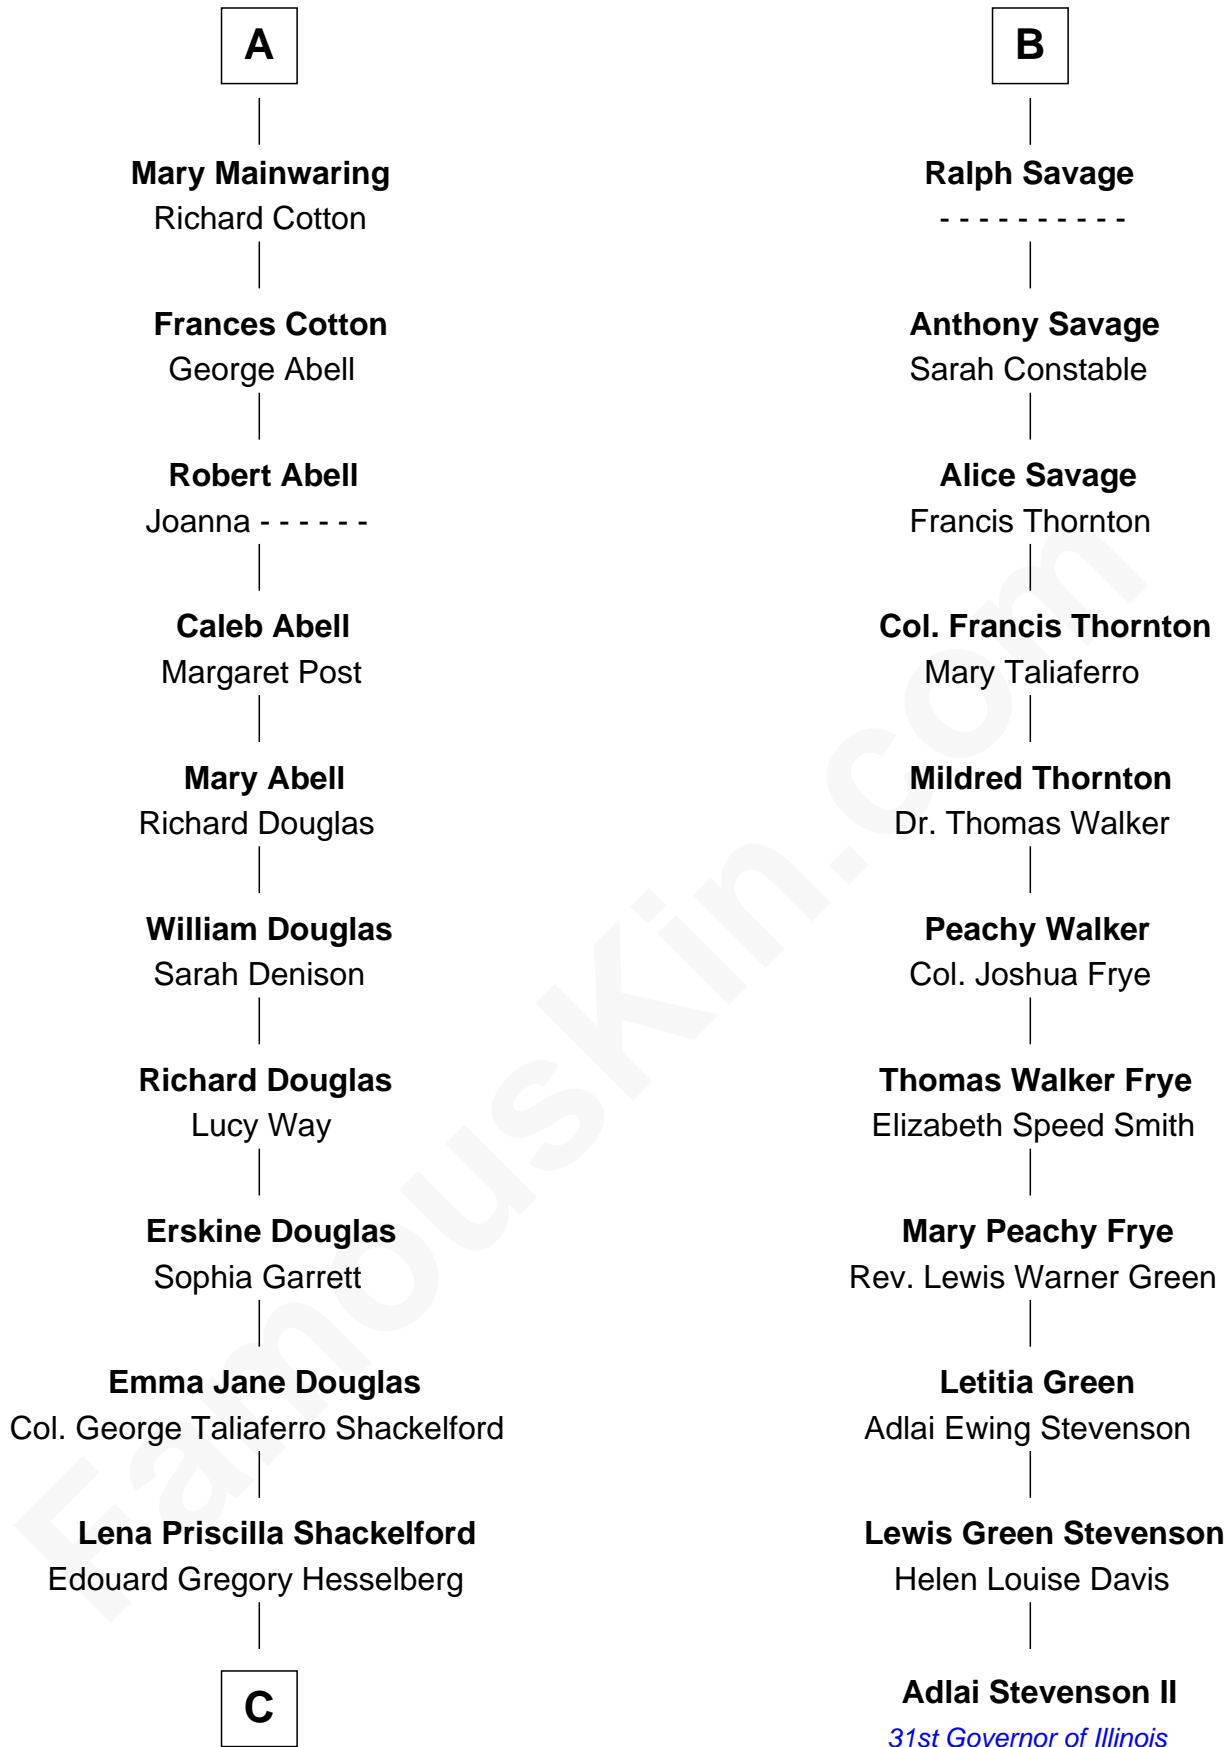

# FamousKin.com Relationship Chart of

**Illeana Douglas**

*TV and Movie Actress*

17th cousin 2 times removed of

**Adlai Stevenson II**

*31st Governor of Illinois*

**Sir Richard Fitzalan**

Elizabeth de Bohun

**Joan Fitzalan**  
Sir William Beauchamp

**Joan Beauchamp**  
James Butler

**Elizabeth Butler**  
John Talbot

**Ann Talbot**  
Sir Henry Vernon

**Elizabeth Vernon**  
Sir Robert Corbet

**Dorothy Corbet**  
Sir Richard Mainwaring

**Sir Arthur Mainwaring**  
Margaret Mainwaring

**A**

**Elizabeth Fitzalan**  
Sir Robert Goushill

**Joan Goushill**  
Sir Thomas Stanley

**Katherine Stanley**  
Sir John Savage

**Sir Christopher Savage**  
Anne Stanley

**Sir Christopher Savage**  
Anne Lygon

**Francis Savage**  
Anne Sheldon

**Walter Savage**  
Elizabeth Hall

**B**

**C**

—  
**Melvyn Edouard Hesselberg**

Rosalind Hightower

—  
**Gregory Hesselberg**