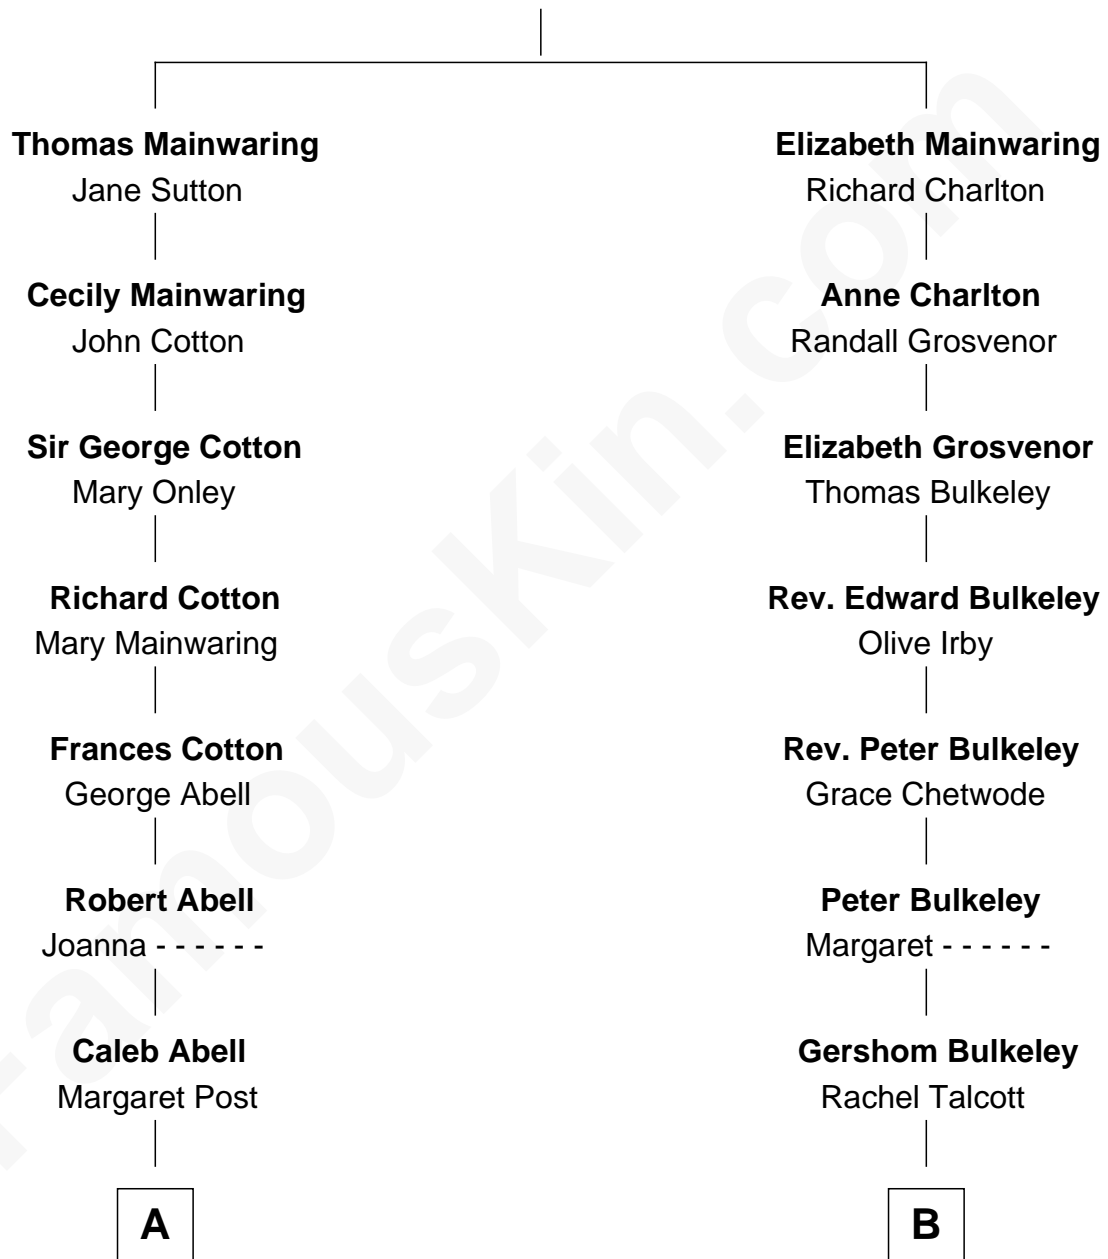

FamousKin.com Relationship Chart of

Illeana Douglas

TV and Movie Actress

13th cousin 2 times removed of

Norman Rockwell

American Artist

William Mainwaring

Margaret Warren

A

Mary Abell

Richard Douglas

William Douglas

Sarah Denison

Richard Douglas

Lucy Way

Erskine Douglas

Sophia Garrett

Emma Jane Douglas

Col. George Taliaferro Shackelford

Lena Priscilla Shackelford

Edouard Gregory Hesselberg

Melvyn Edouard Hesselberg

Rosalind Hightower

Gregory Hesselberg