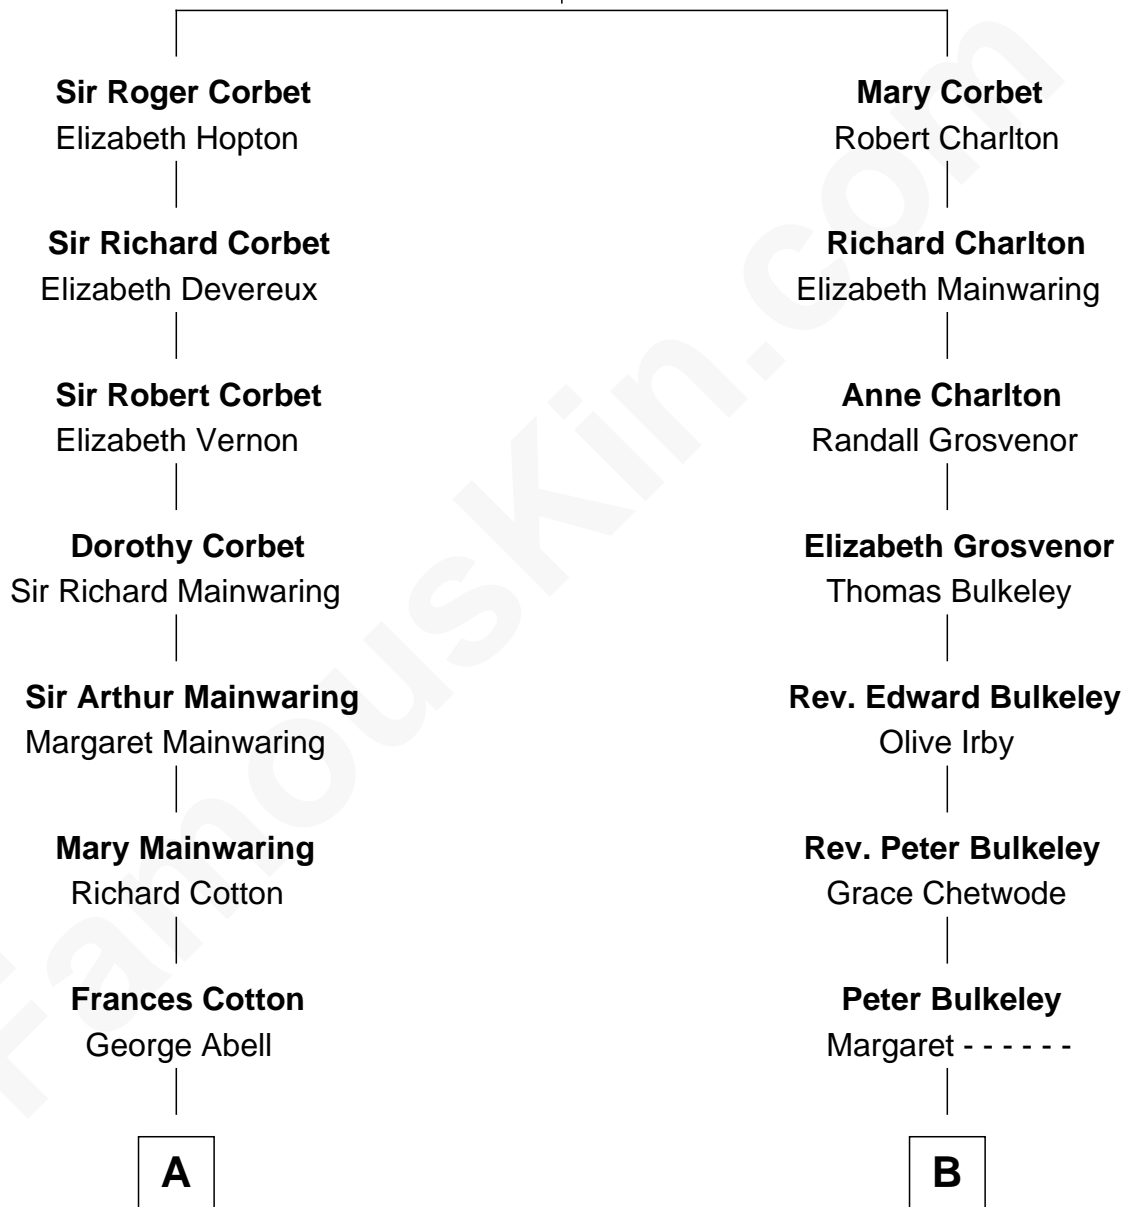

FamousKin.com Relationship Chart of

Illeana Douglas

TV and Movie Actress

14th cousin 3 times removed of

Norman Rockwell

American Artist

Sir Robert Corbet

Margaret - - - - -

A

Robert Abell
Joanna - - - - -

Caleb Abell
Margaret Post

Mary Abell
Richard Douglas

William Douglas
Sarah Denison

Richard Douglas
Lucy Way

Erskine Douglas
Sophia Garrett

Emma Jane Douglas
Col. George Taliaferro Shackelford