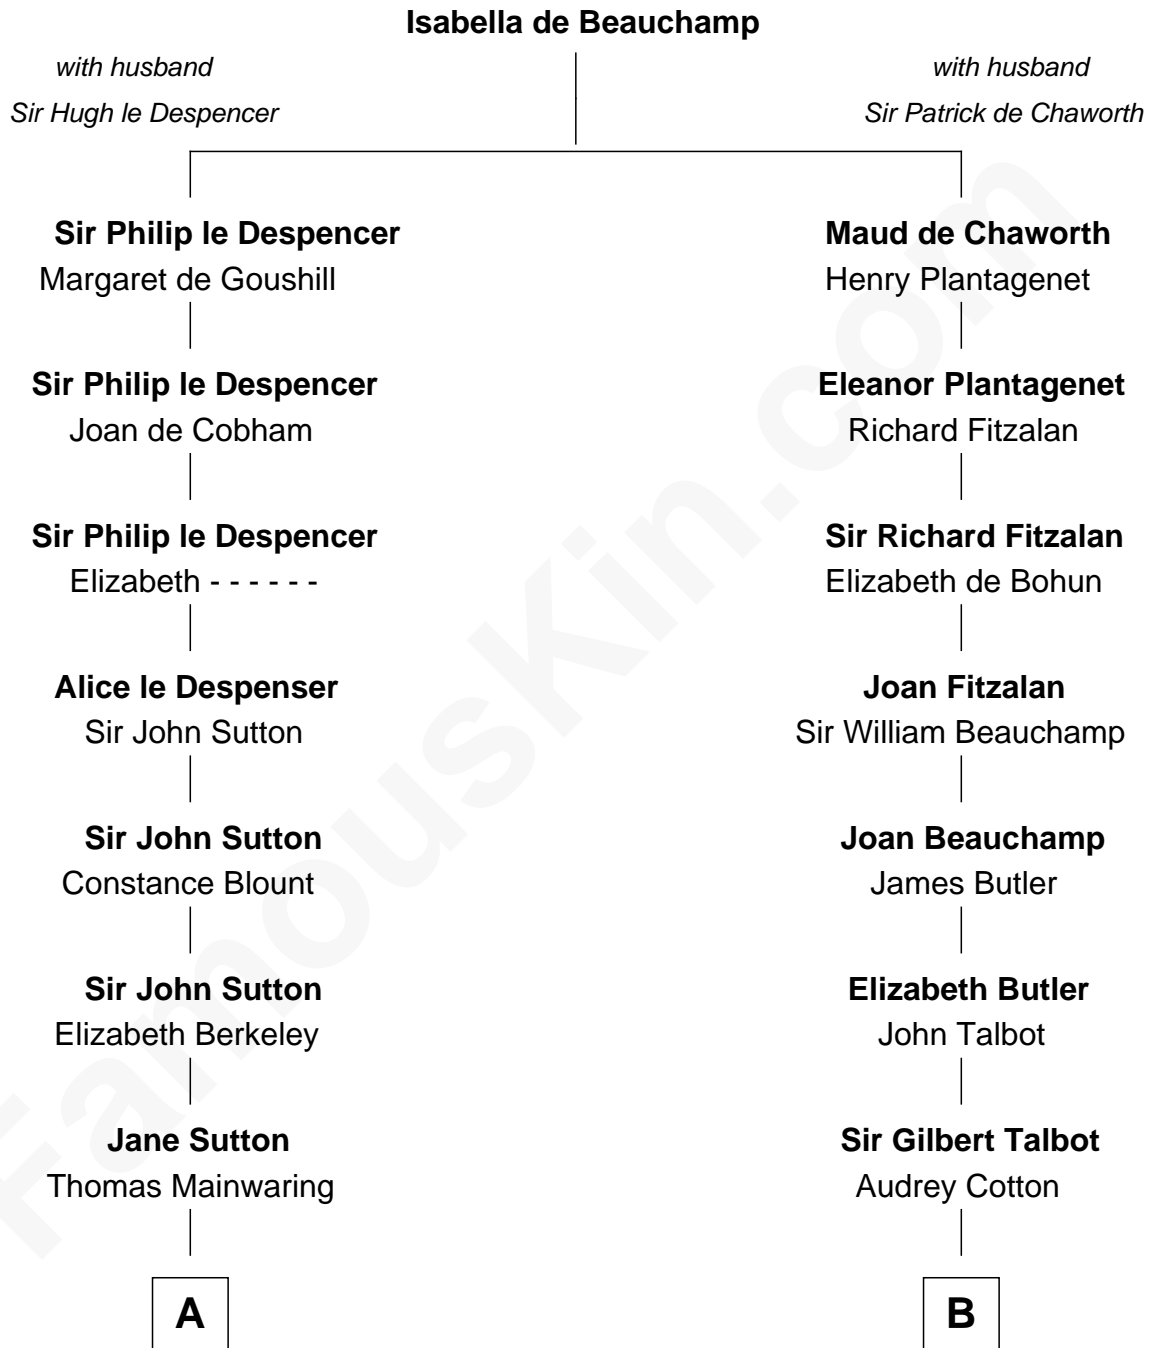

# FamousKin.com Relationship Chart of

**Ileana Douglas**

*TV and Movie Actress*

20th cousin 1 time removed of

**Norman Rockwell**

*American Artist*

**C**

**Emma Jane Douglas**  
Col. George Taliaferro Shackelford

**Lena Priscilla Shackelford**  
Edouard Gregory Hesselberg

**Melvyn Edouard Hesselberg**  
Rosalind Hightower

**Gregory Hesselberg**  
Joan Georgescu

**Illeana Douglas**  
*TV and Movie Actress*

**D**

**Samuel Darling Rockwell**  
Orilla Janes Sherman