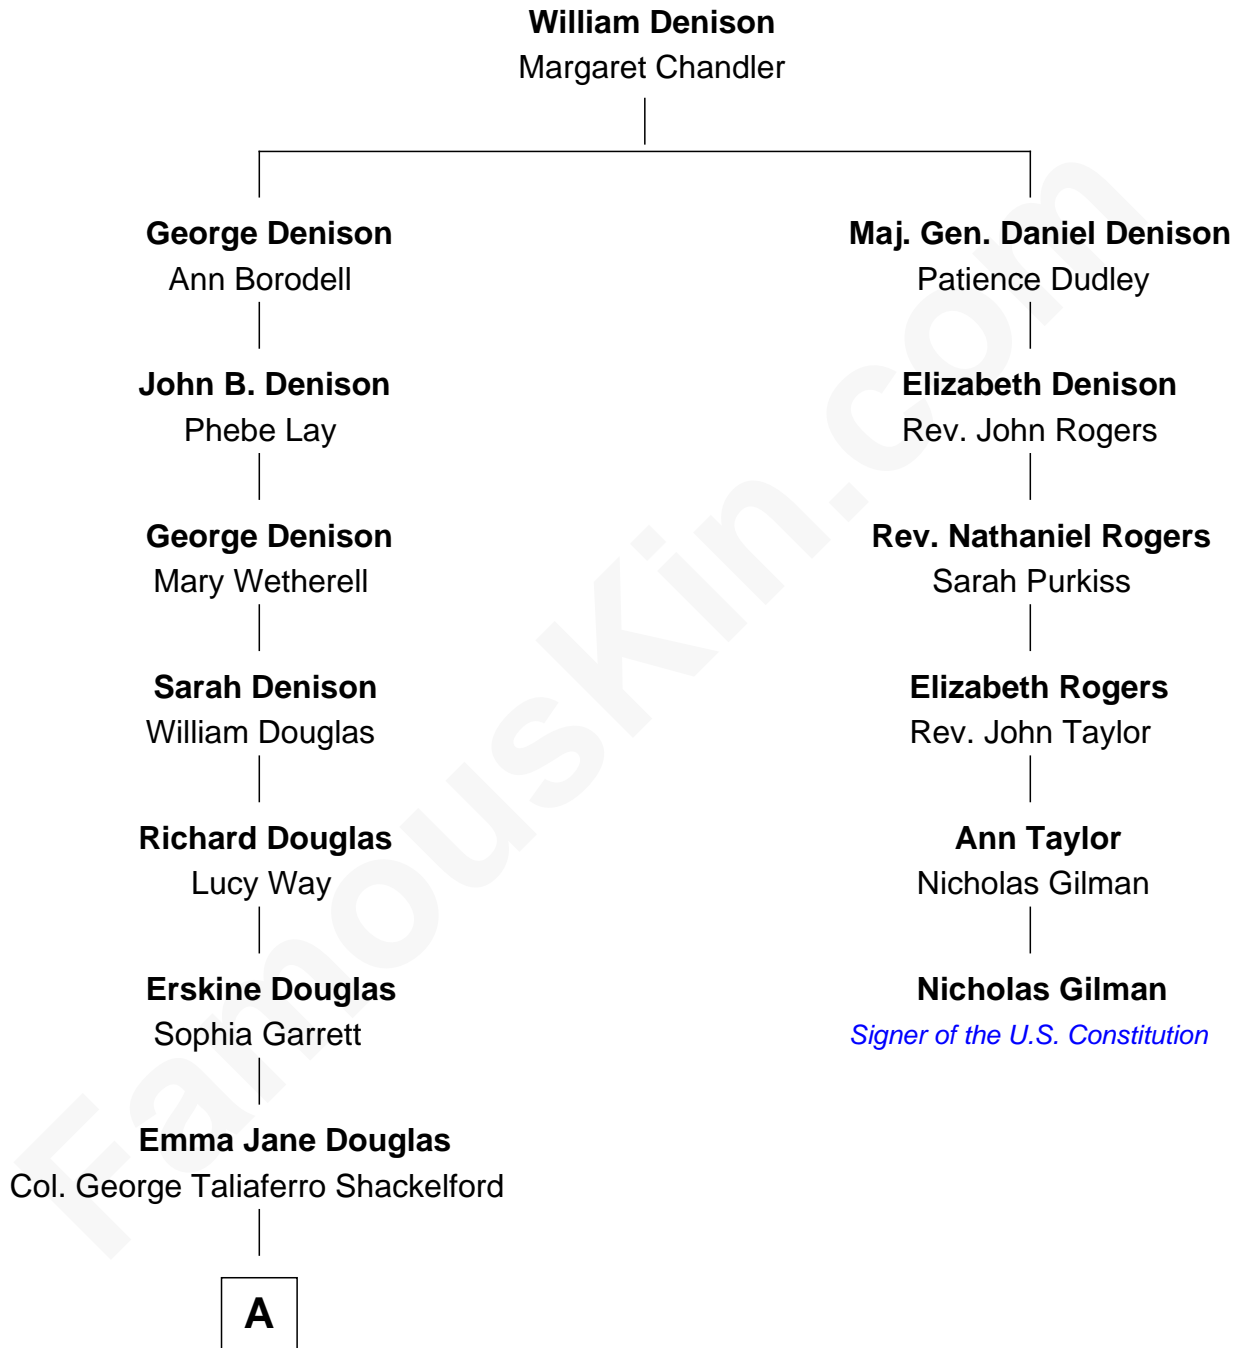

FamousKin.com Relationship Chart of

Illeana Douglas

TV and Movie Actress

5th cousin 5 times removed of

Nicholas Gilman

Signer of the U.S. Constitution

A

—
Lena Priscilla Shackelford
Edouard Gregory Hesselberg

—
Melvyn Edouard Hesselberg
Rosalind Hightower

—
Gregory Hesselberg
Joan Georgescu

—
Illeana Douglas
TV and Movie Actress

FamousKin.com