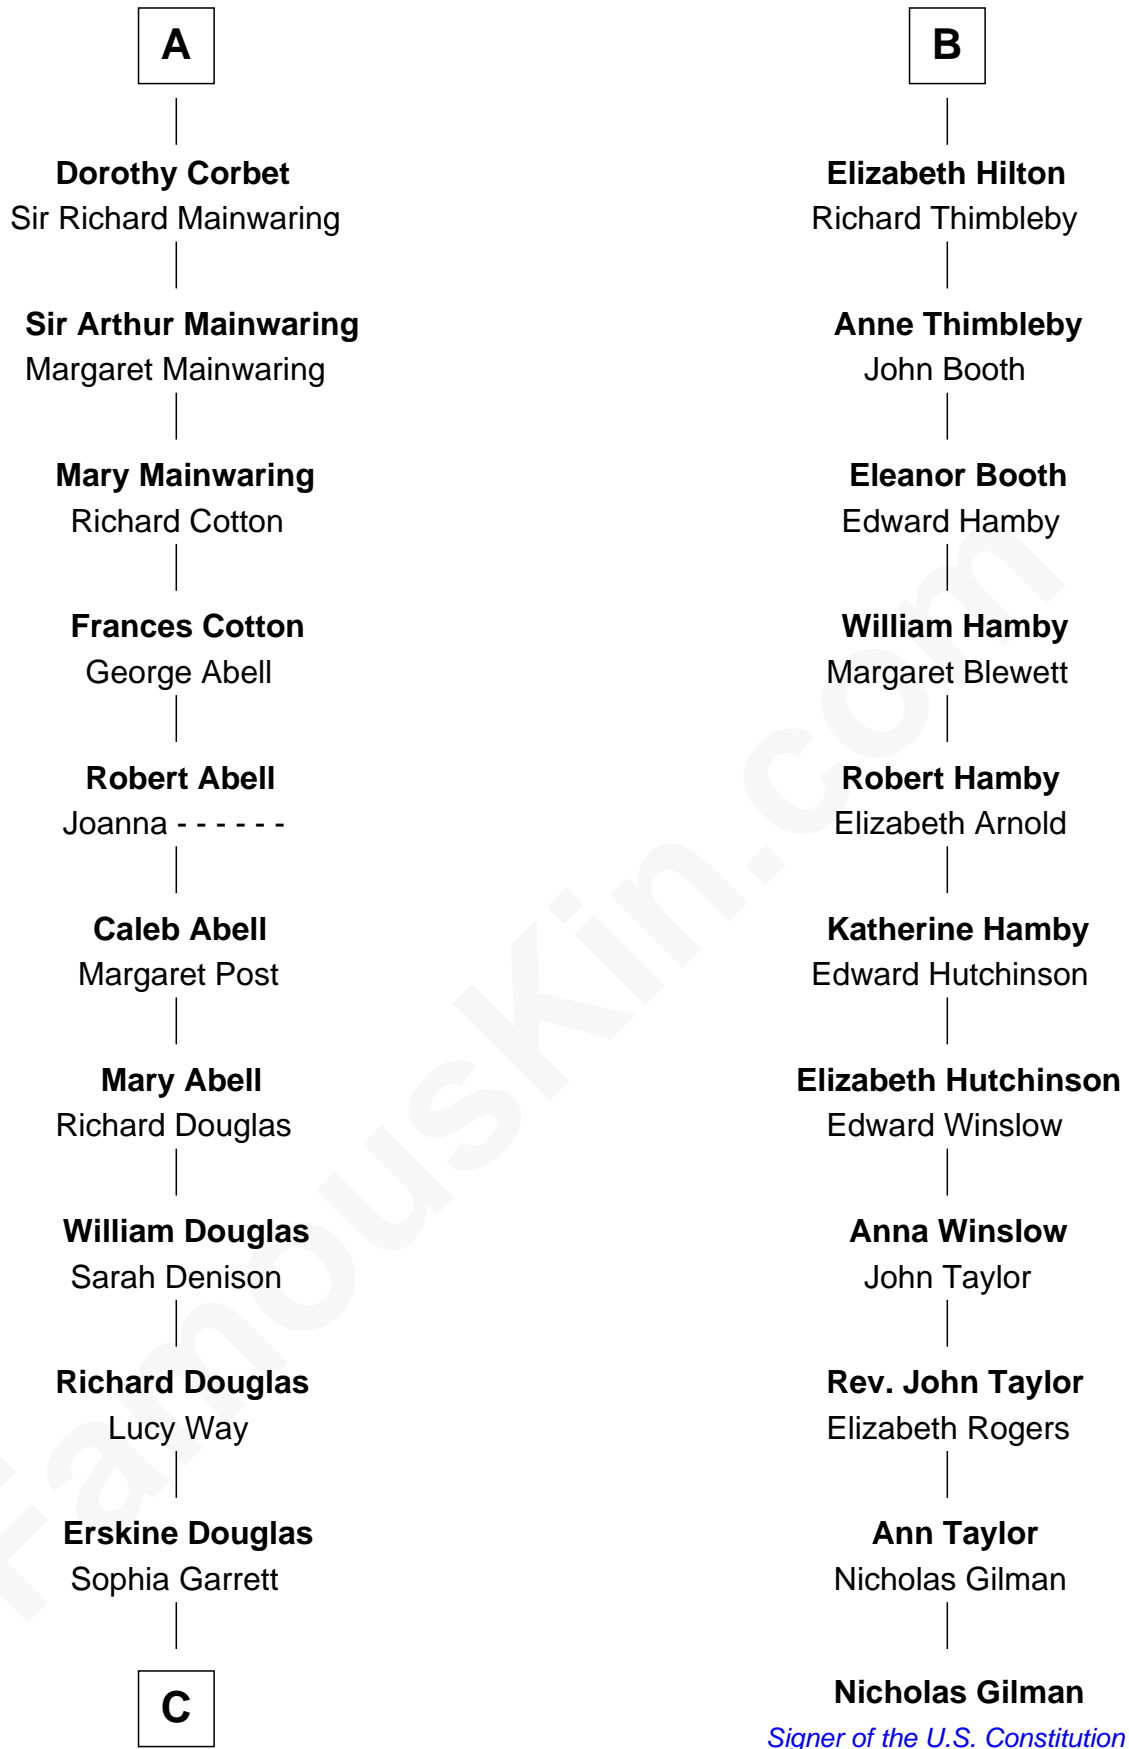

FamousKin.com Relationship Chart of

Illeana Douglas

TV and Movie Actress

17th cousin 4 times removed of

Nicholas Gilman

Signer of the U.S. Constitution

C

Emma Jane Douglas
Col. George Taliaferro Shackelford

Lena Priscilla Shackelford
Edouard Gregory Hesselberg

Melvyn Edouard Hesselberg
Rosalind Hightower

Gregory Hesselberg
Joan Georgescu

Illeana Douglas
TV and Movie Actress