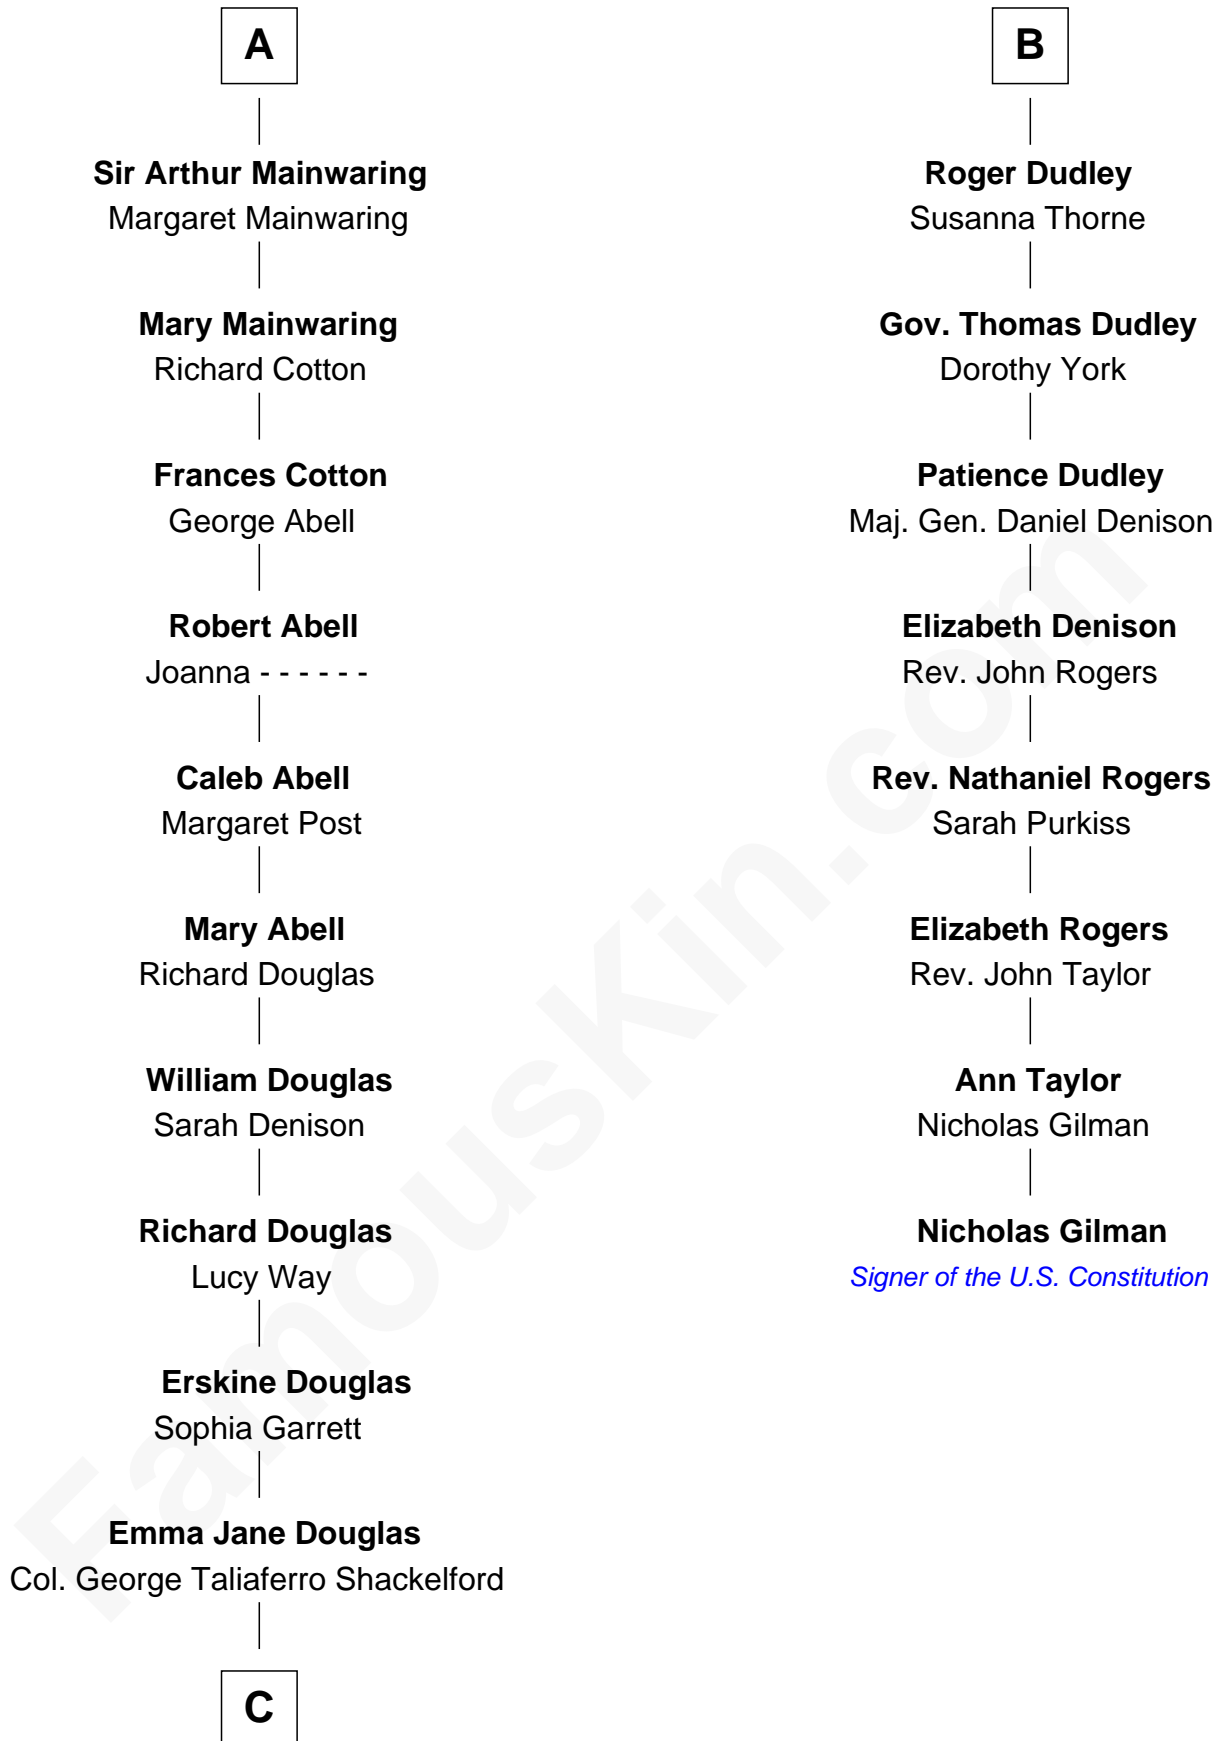

FamousKin.com Relationship Chart of

Illeana Douglas

TV and Movie Actress

14th cousin 6 times removed of

Nicholas Gilman

Signer of the U.S. Constitution

C

—
Lena Priscilla Shackelford
Edouard Gregory Hesselberg

—
Melvyn Edouard Hesselberg
Rosalind Hightower

—
Gregory Hesselberg
Joan Georgescu

—
Illeana Douglas
TV and Movie Actress

FamousKin.com