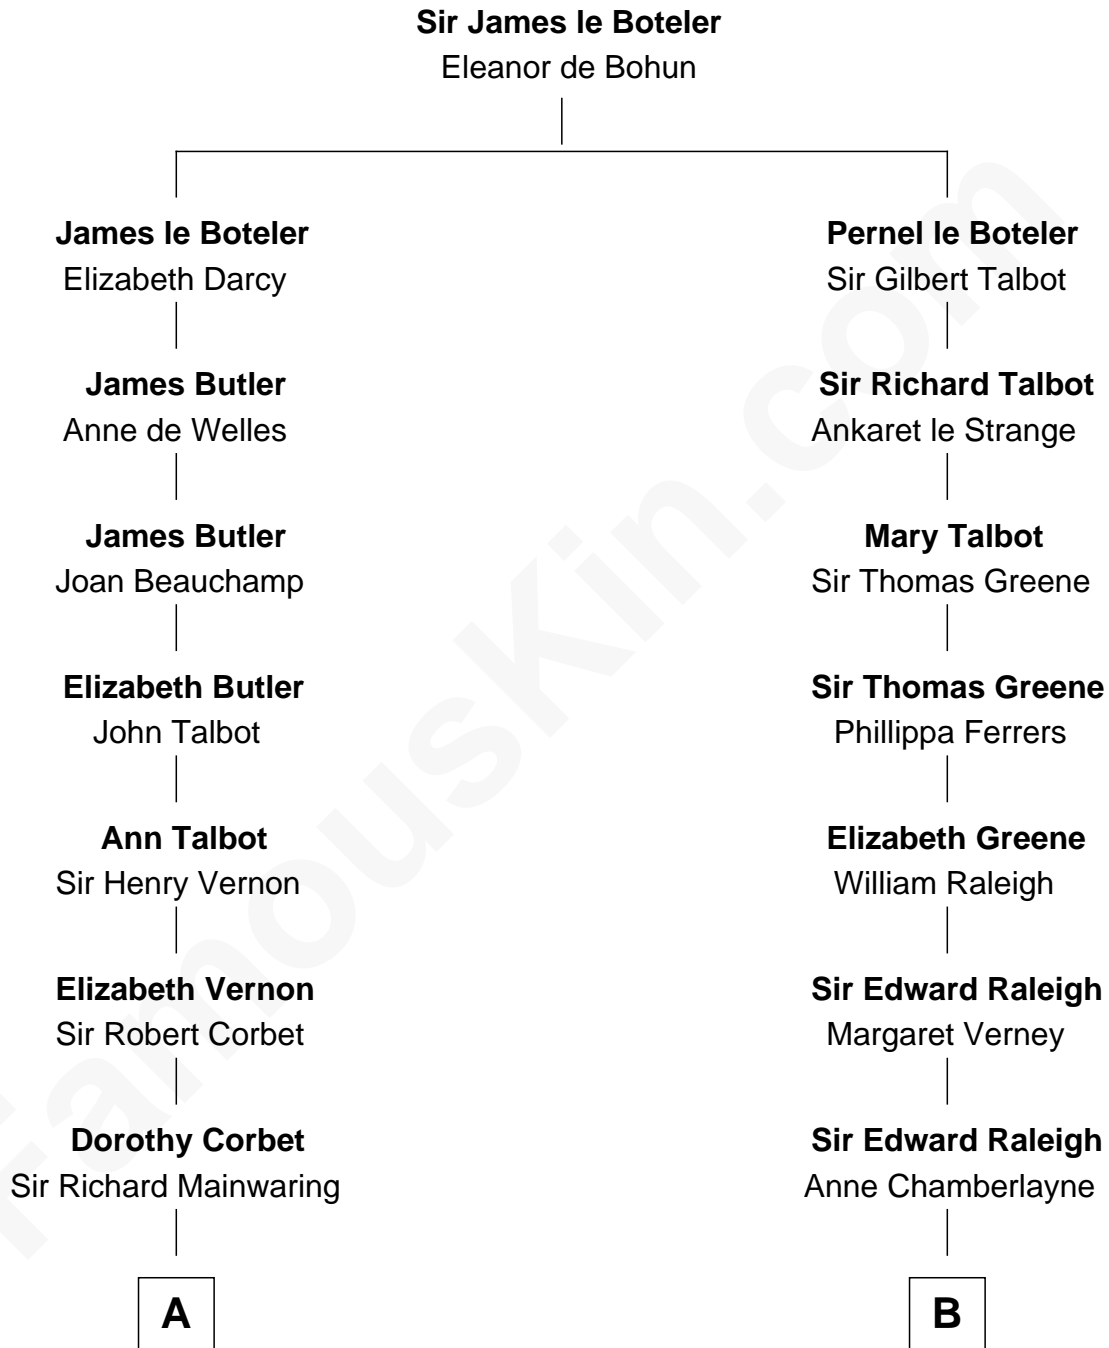

FamousKin.com Relationship Chart of

Illeana Douglas

TV and Movie Actress

16th cousin 4 times removed of

Nicholas Gilman

Signer of the U.S. Constitution

C

—
Lena Priscilla Shackelford
Edouard Gregory Hesselberg

—
Melvyn Edouard Hesselberg
Rosalind Hightower

—
Gregory Hesselberg
Joan Georgescu

—
Illeana Douglas
TV and Movie Actress

FamousKin.com