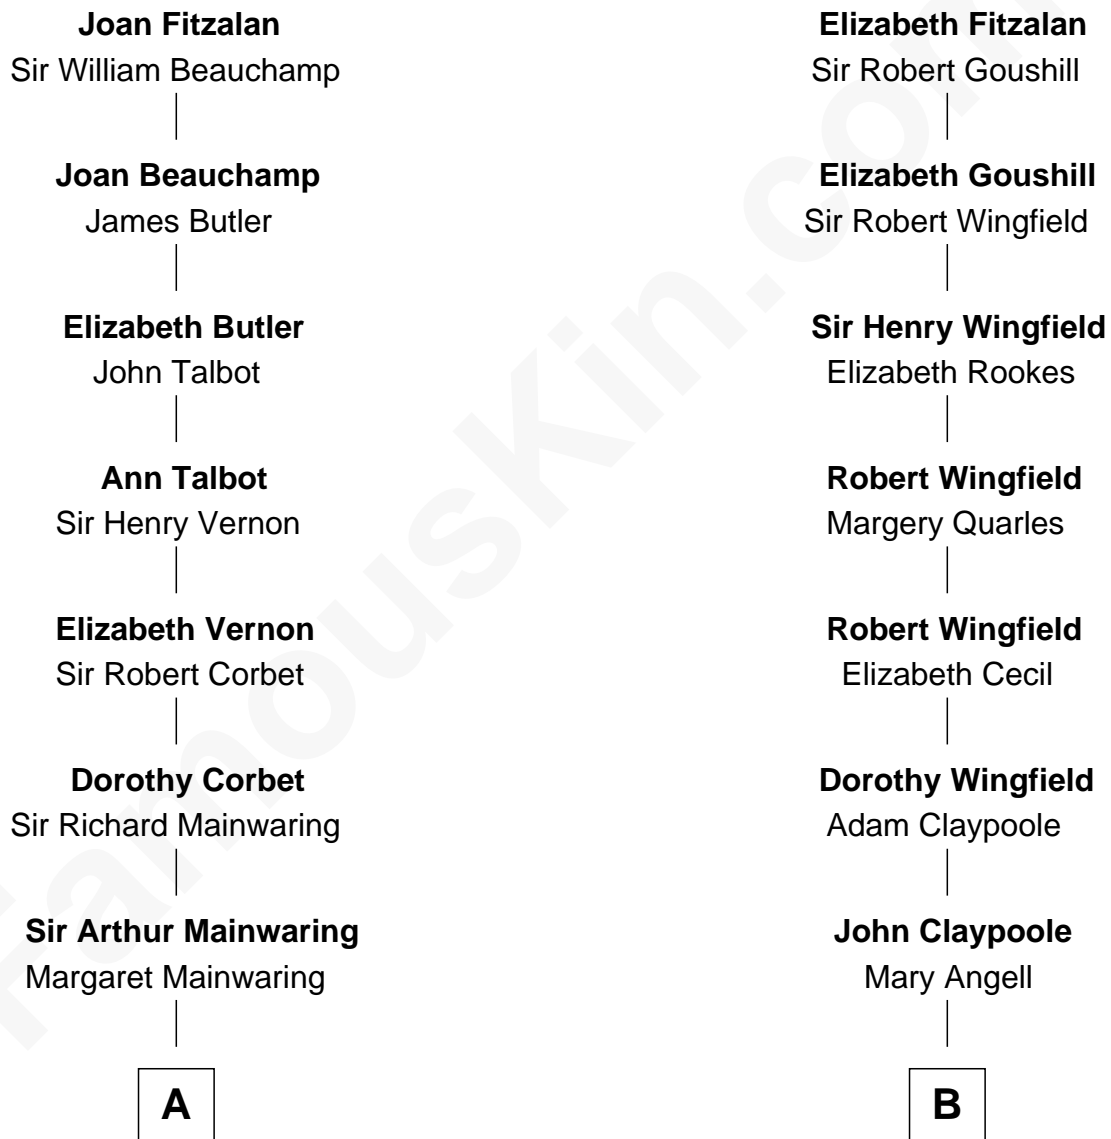

FamousKin.com Relationship Chart of

Illeana Douglas

TV and Movie Actress

17th cousin 2 times removed of

Valerie Bertinelli

Television Actress

Sir Richard Fitzalan

Elizabeth de Bohun

C

—
Melvyn Edouard Hesselberg

Rosalind Hightower

—
Gregory Hesselberg

Joan Georgescu

—
Illeana Douglas

TV and Movie Actress

FamousKin.com