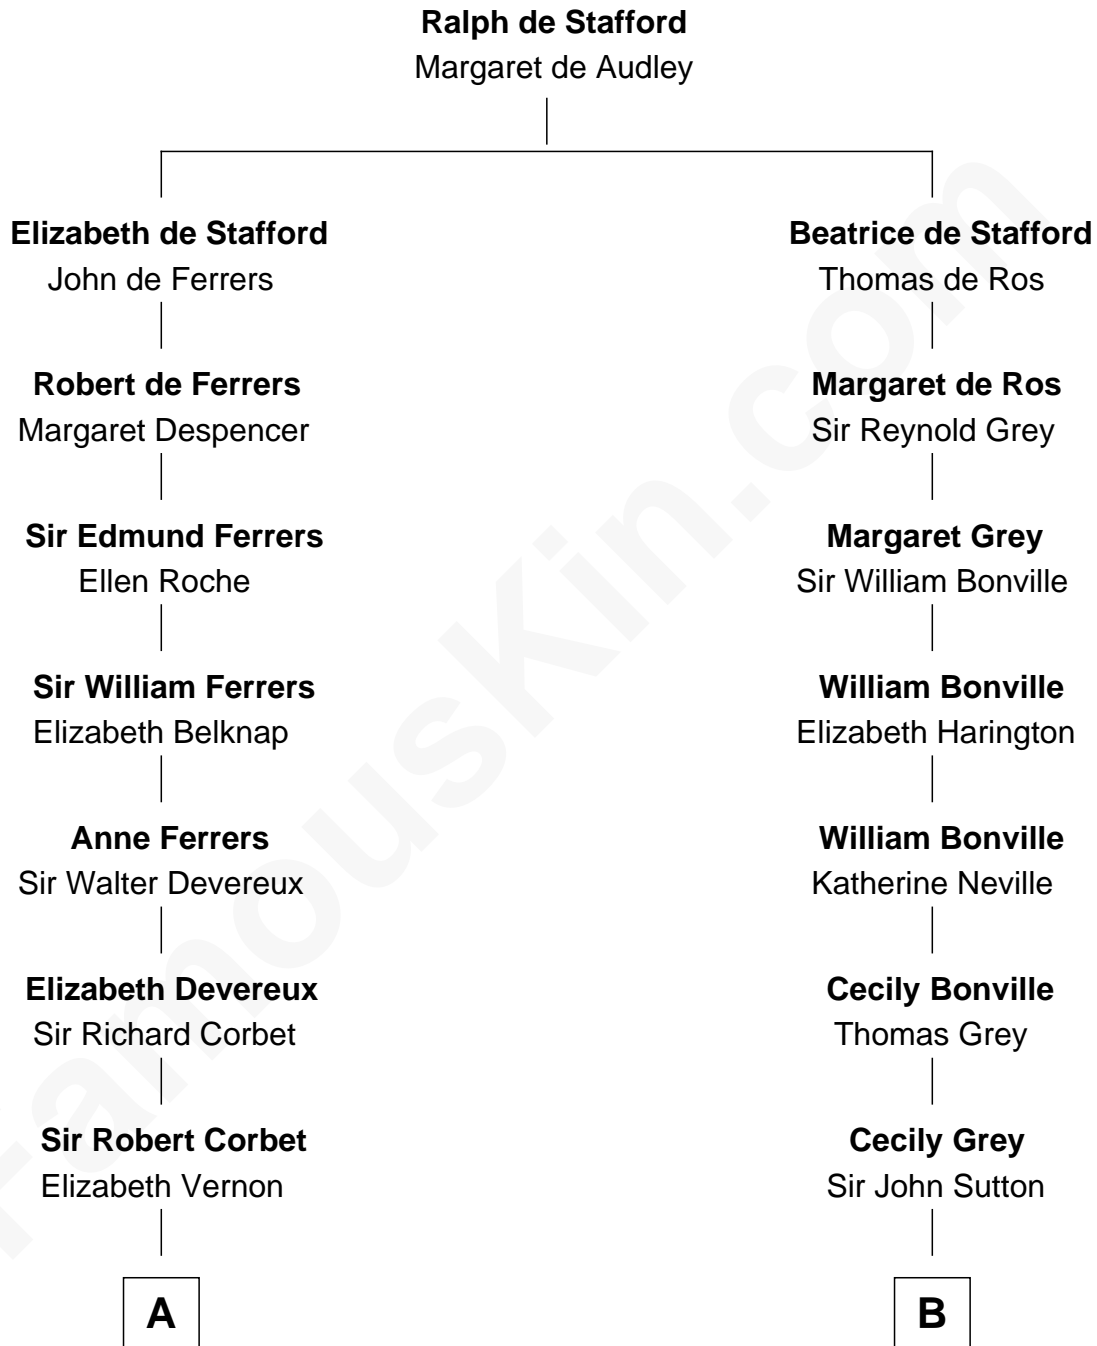

FamousKin.com

Relationship Chart of

Illeana Douglas

TV and Movie Actress

19th cousin 2 times removed of

Tennessee Williams

Author of A Streetcar Named Desire

C

Emma Jane Douglas
Col. George Taliaferro Shackelford

Lena Priscilla Shackelford
Edouard Gregory Hesselberg

Melvyn Edouard Hesselberg
Rosalind Hightower

Gregory Hesselberg
Joan Georgescu

Illeana Douglas
TV and Movie Actress