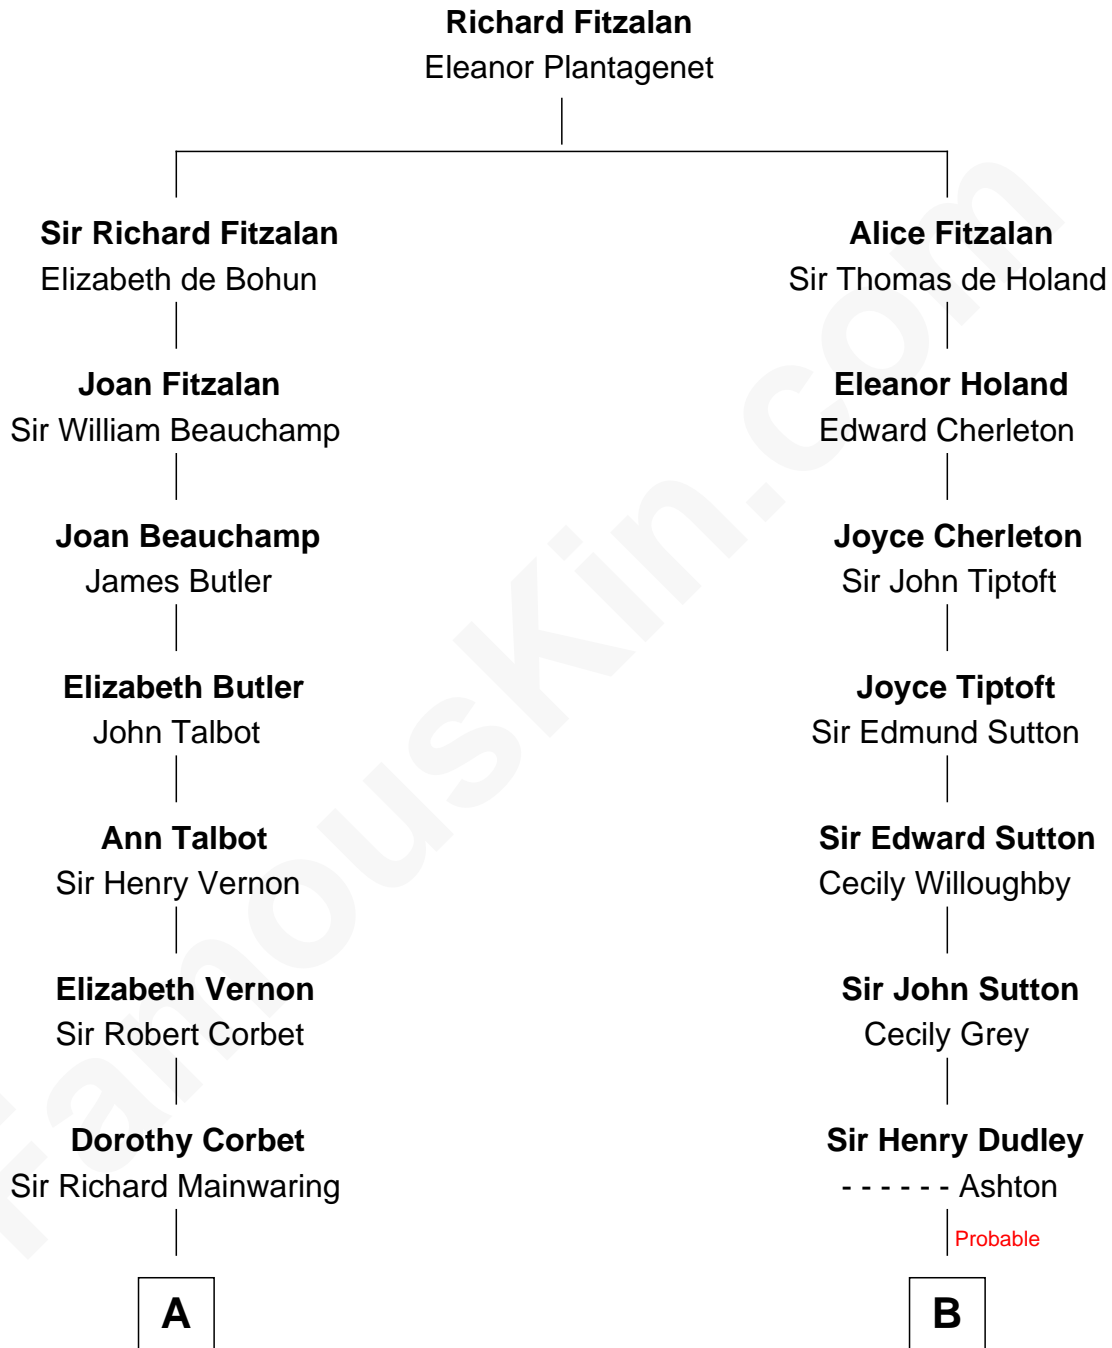

FamousKin.com Relationship Chart of

Illeana Douglas

TV and Movie Actress

18th cousin 2 times removed of

Tennessee Williams

Author of A Streetcar Named Desire

C

Lena Priscilla Shackelford
Edouard Gregory Hesselberg

Melvyn Edouard Hesselberg
Rosalind Hightower

Gregory Hesselberg
Joan Georgescu

Illeana Douglas
TV and Movie Actress

D

Cornelius Coffin Williams
Edwina Dakin

Tennessee Williams
Author of A Streetcar Named Desire