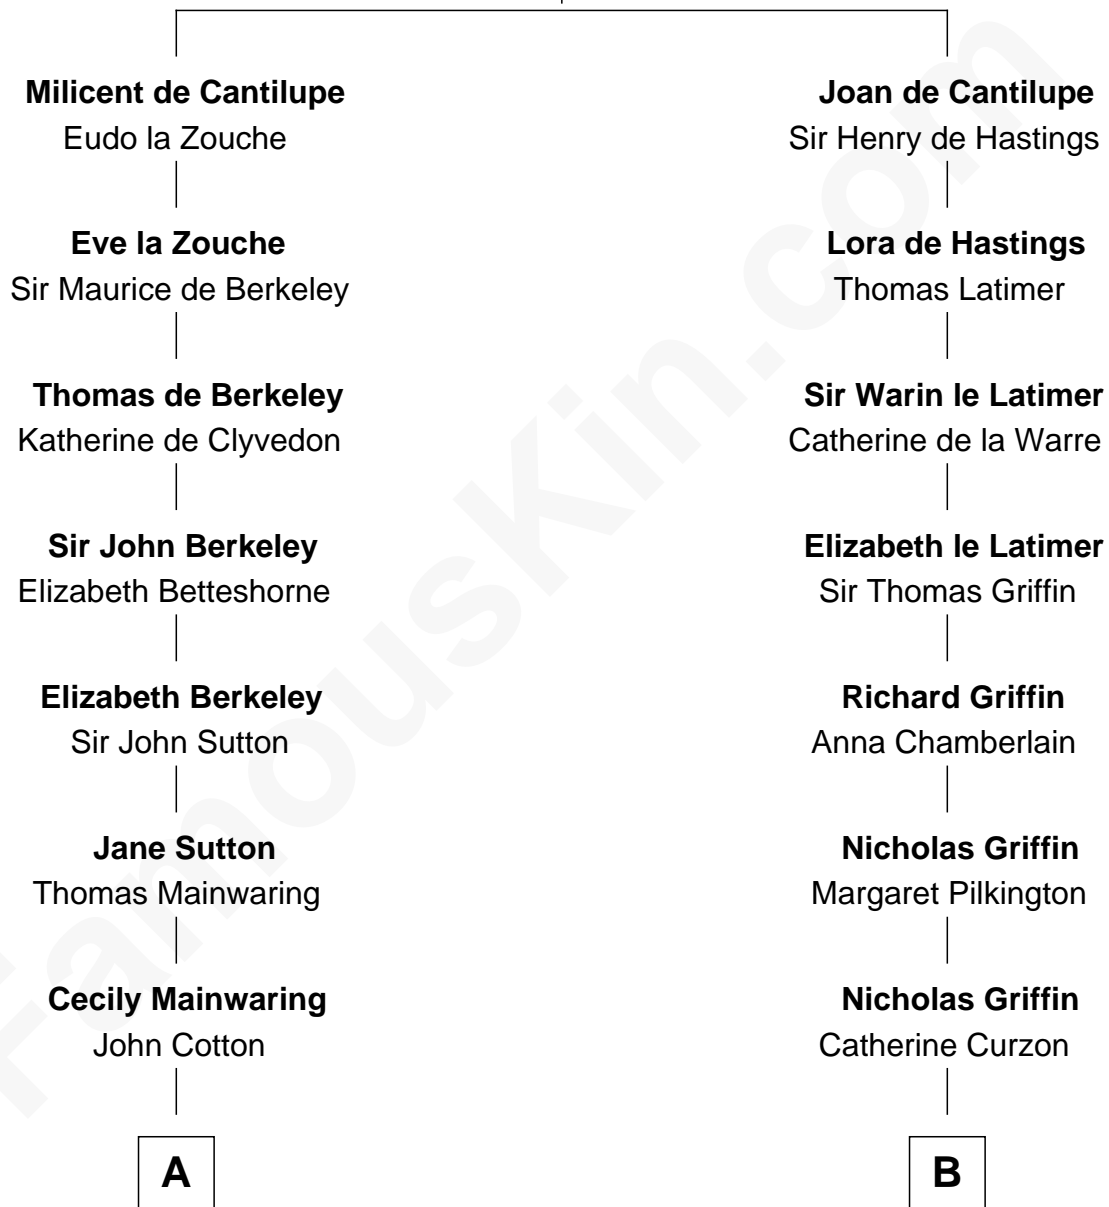

FamousKin.com Relationship Chart of

Ileana Douglas

TV and Movie Actress

17th cousin 3 times removed of

William C. C. Claiborne

1st Governor of Louisiana

Sir William de Cantilupe

Eve de Braiose

C

—
Lena Priscilla Shackelford
Edouard Gregory Hesselberg

—
Melvyn Edouard Hesselberg
Rosalind Hightower

—
Gregory Hesselberg
Joan Georgescu

—
Illeana Douglas
TV and Movie Actress

FamousKin.com