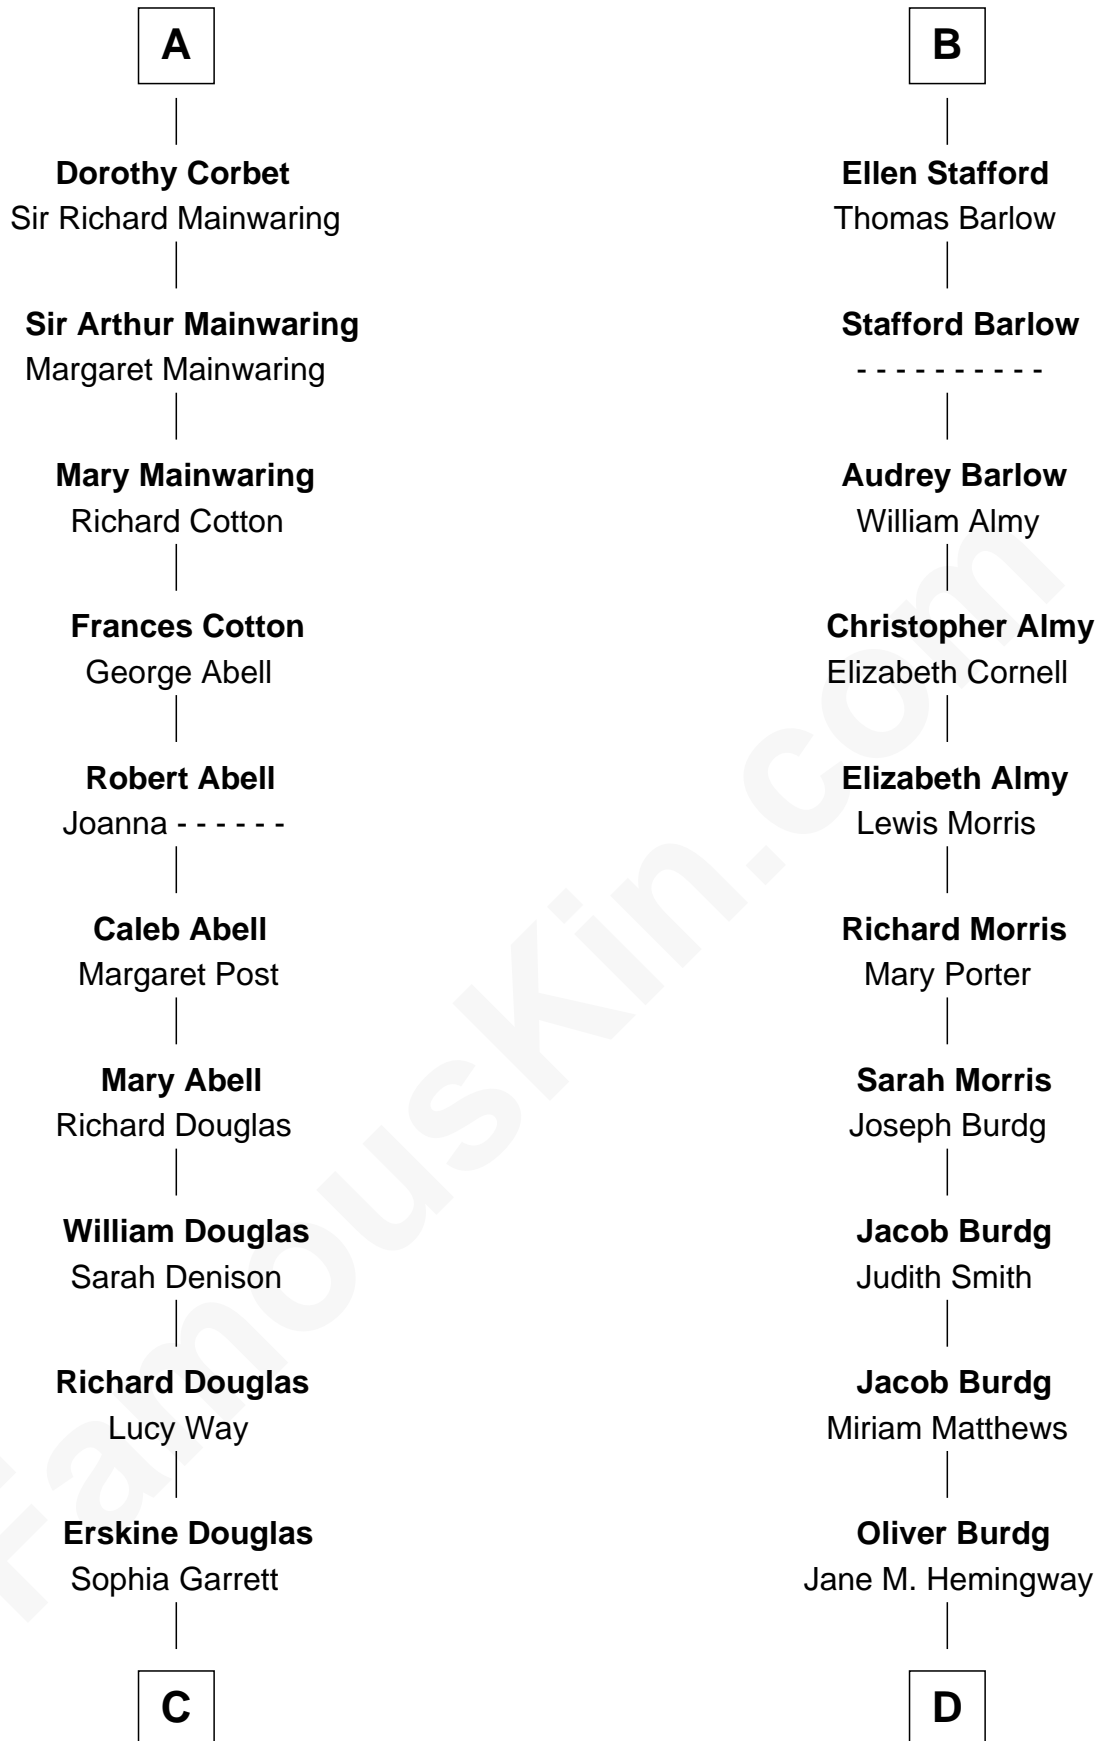

# FamousKin.com Relationship Chart of

**Illeana Douglas**

*TV and Movie Actress*

19th cousin 2 times removed of

**Richard Nixon**

*37th U.S. President*

Sir Richard Corbet

**Sir Humphrey Stafford**

Margaret Fogge

**Sir Robert Corbet**

Elizabeth Vernon

**Sir Humphrey Stafford**

Margaret Tame

**A**

**B**

**C**

**Emma Jane Douglas**  
Col. George Taliaferro Shackelford

**Lena Priscilla Shackelford**  
Edouard Gregory Hesselberg

**Melvyn Edouard Hesselberg**  
Rosalind Hightower

**Gregory Hesselberg**  
Joan Georgescu

**Illeana Douglas**  
*TV and Movie Actress*

**D**

**Almira Park Burdg**  
Franklin Milhous

**Hannah Milhous**  
Francis Anthony Nixon

**Richard Nixon**  
*37th U.S. President*