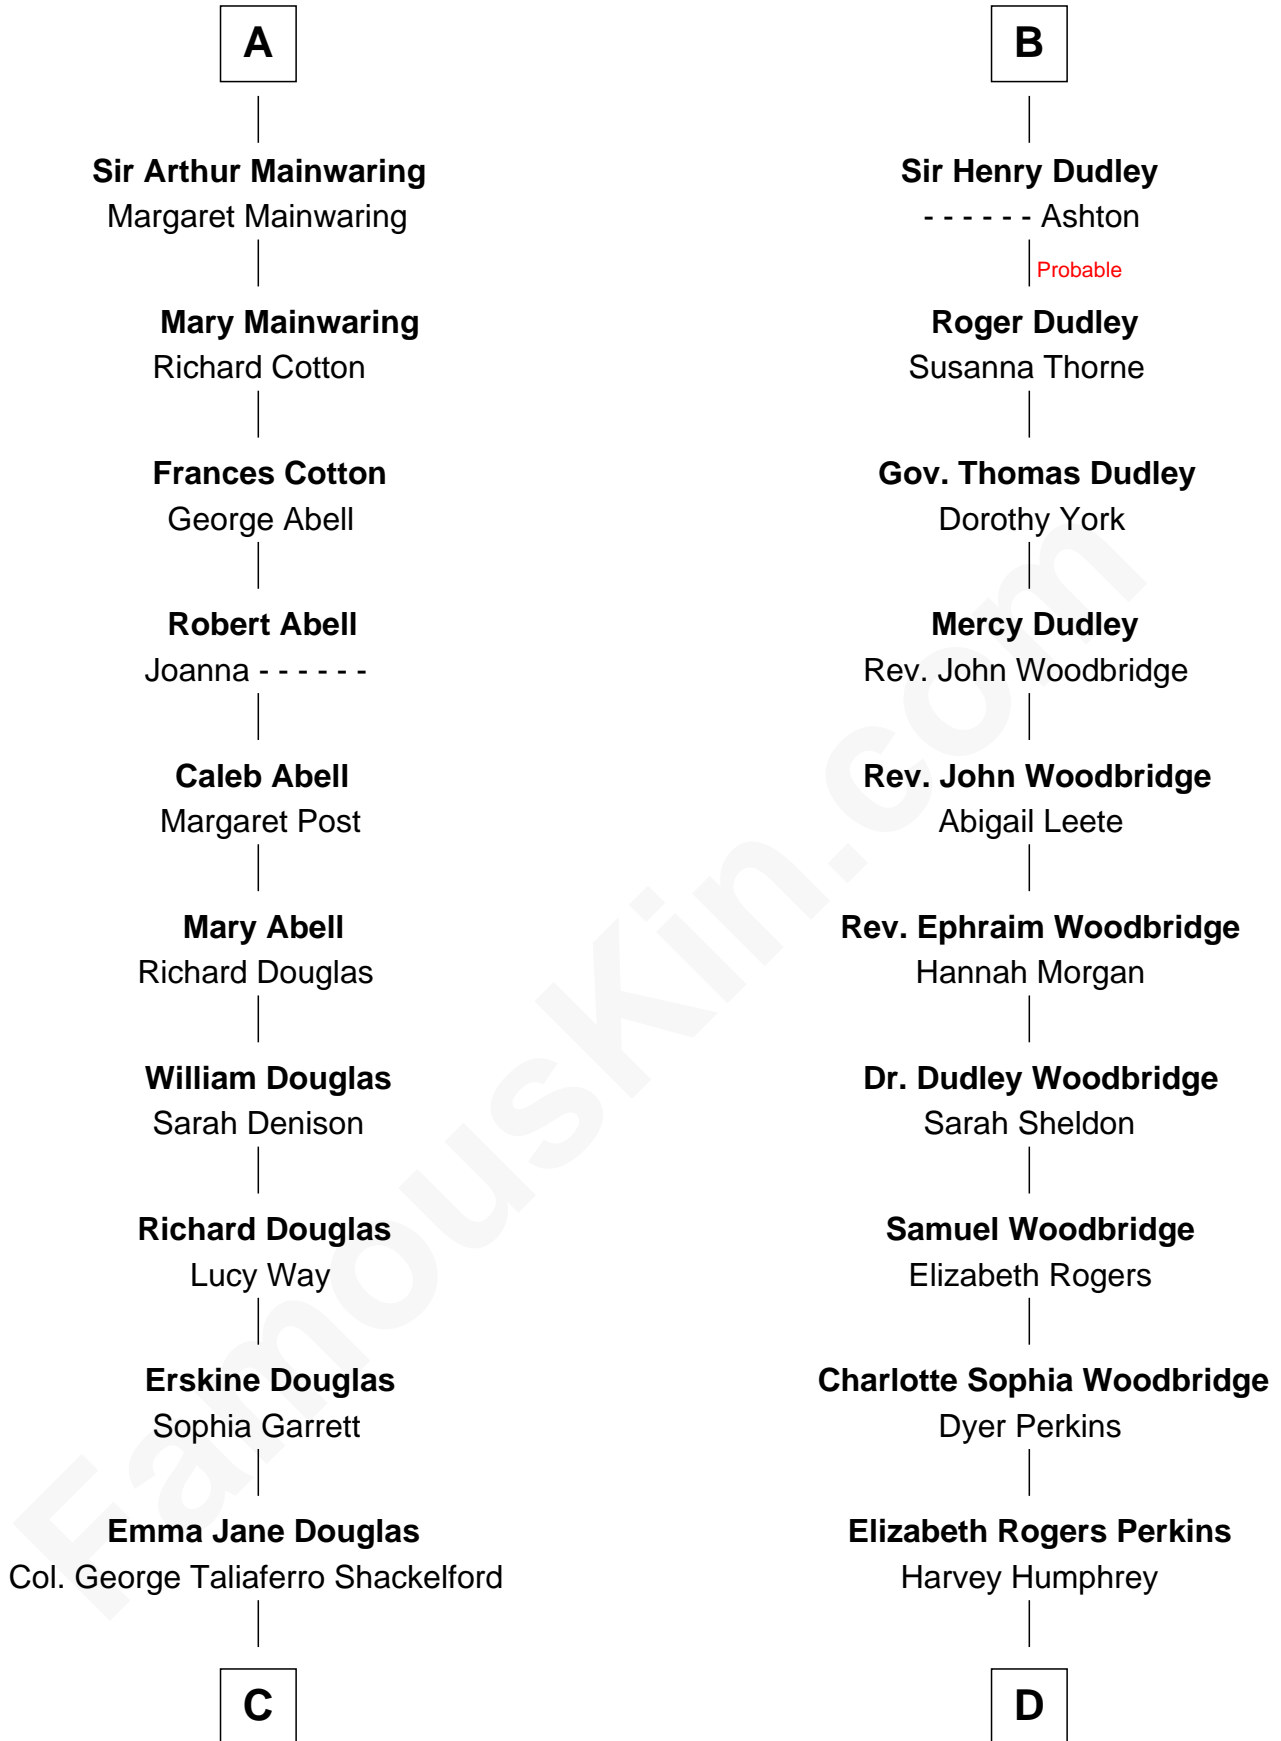

FamousKin.com Relationship Chart of

Ileana Douglas

TV and Movie Actress

19th cousin 1 time removed of

Humphrey Bogart

Movie Actor

Sir William de Ros
Margery de Badlesmere

C

Lena Priscilla Shackelford
Edouard Gregory Hesselberg

Melvyn Edouard Hesselberg
Rosalind Hightower

Gregory Hesselberg
Joan Georgescu

Illeana Douglas
TV and Movie Actress

D

John Perkins Humphrey
Frances Dewey Churchill