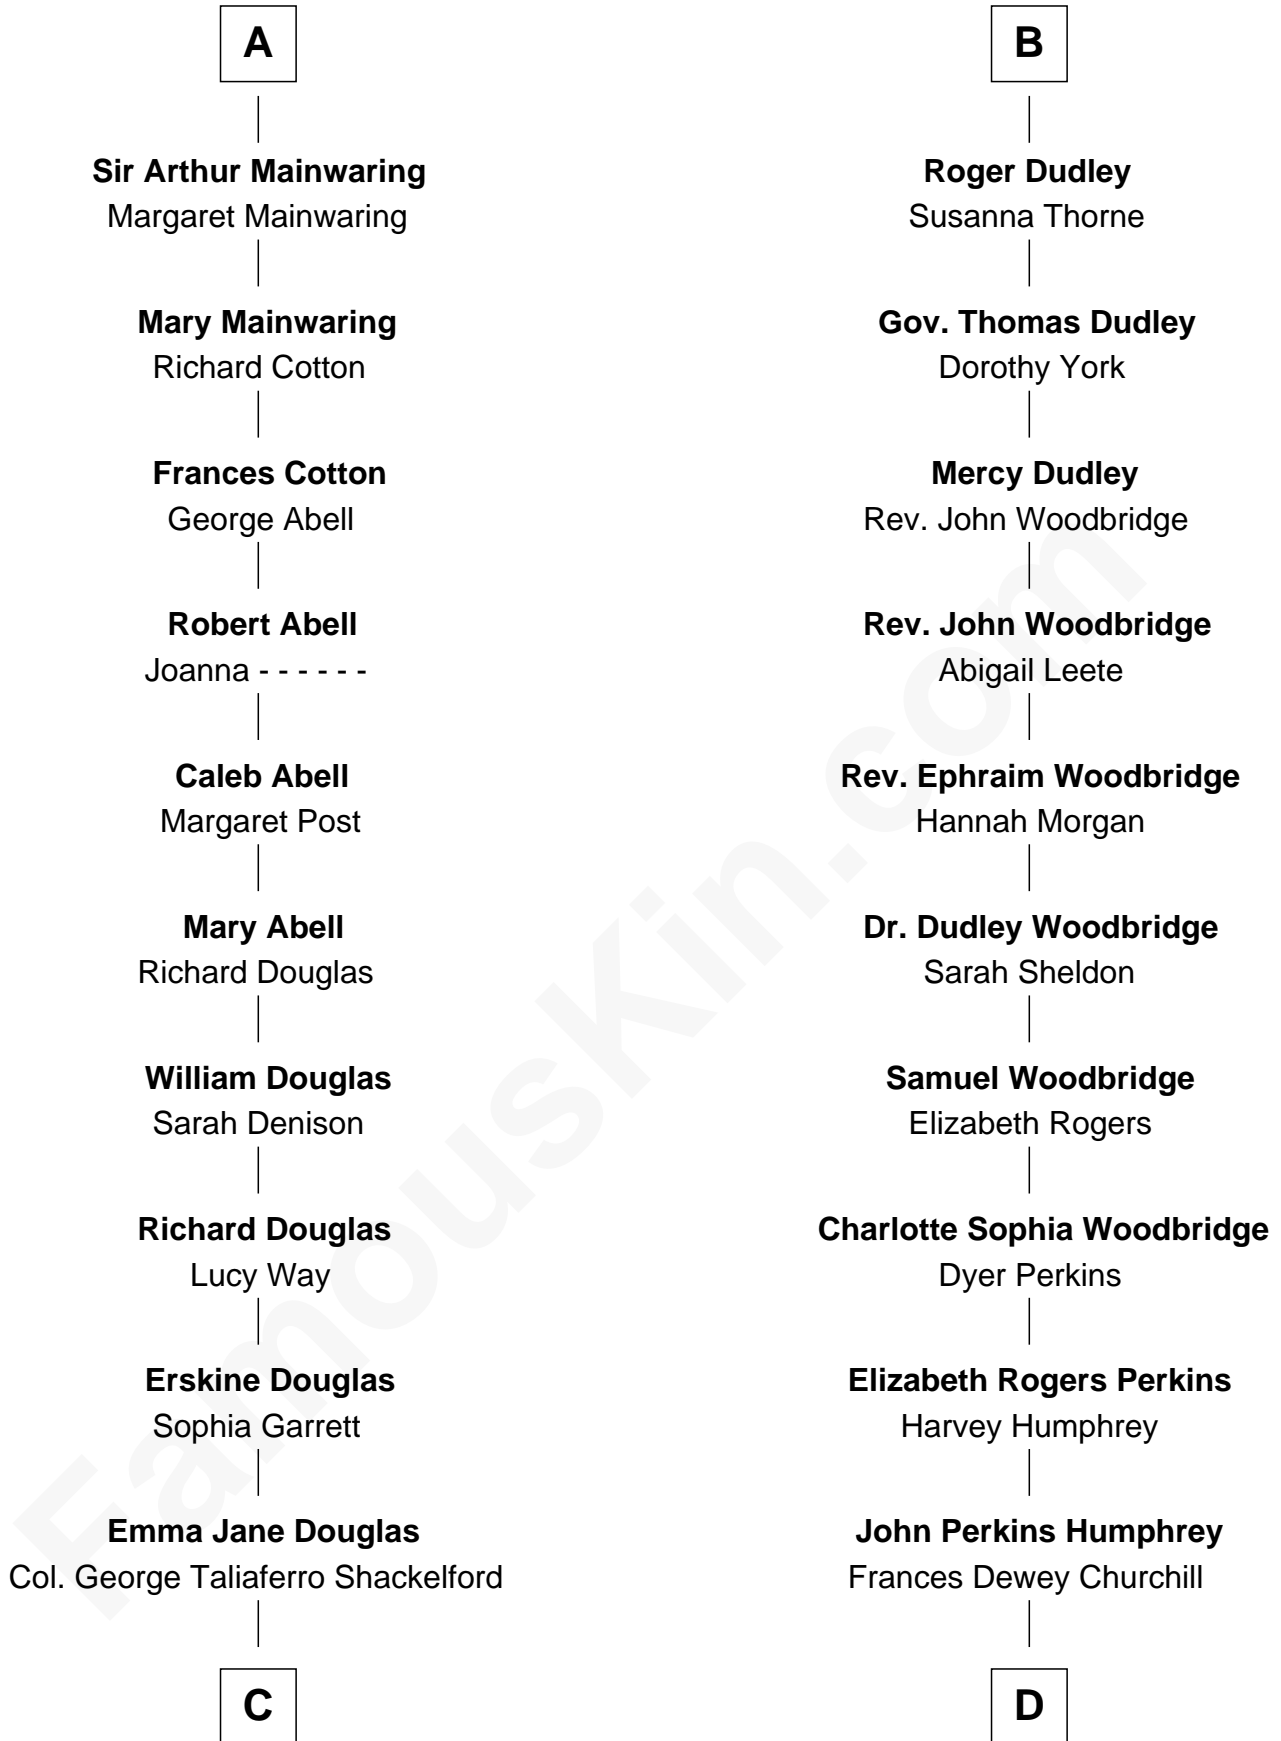

FamousKin.com Relationship Chart of

Illeana Douglas

TV and Movie Actress

18th cousin 2 times removed of

Humphrey Bogart

Movie Actor

Richard Fitzalan
Eleanor Plantagenet

C

Lena Priscilla Shackelford
Edouard Gregory Hesselberg

Melvyn Edouard Hesselberg
Rosalind Hightower

Gregory Hesselberg
Joan Georgescu

Illeana Douglas
TV and Movie Actress

D

Maud Humphrey
Dr. Belmont Deforest Bogart