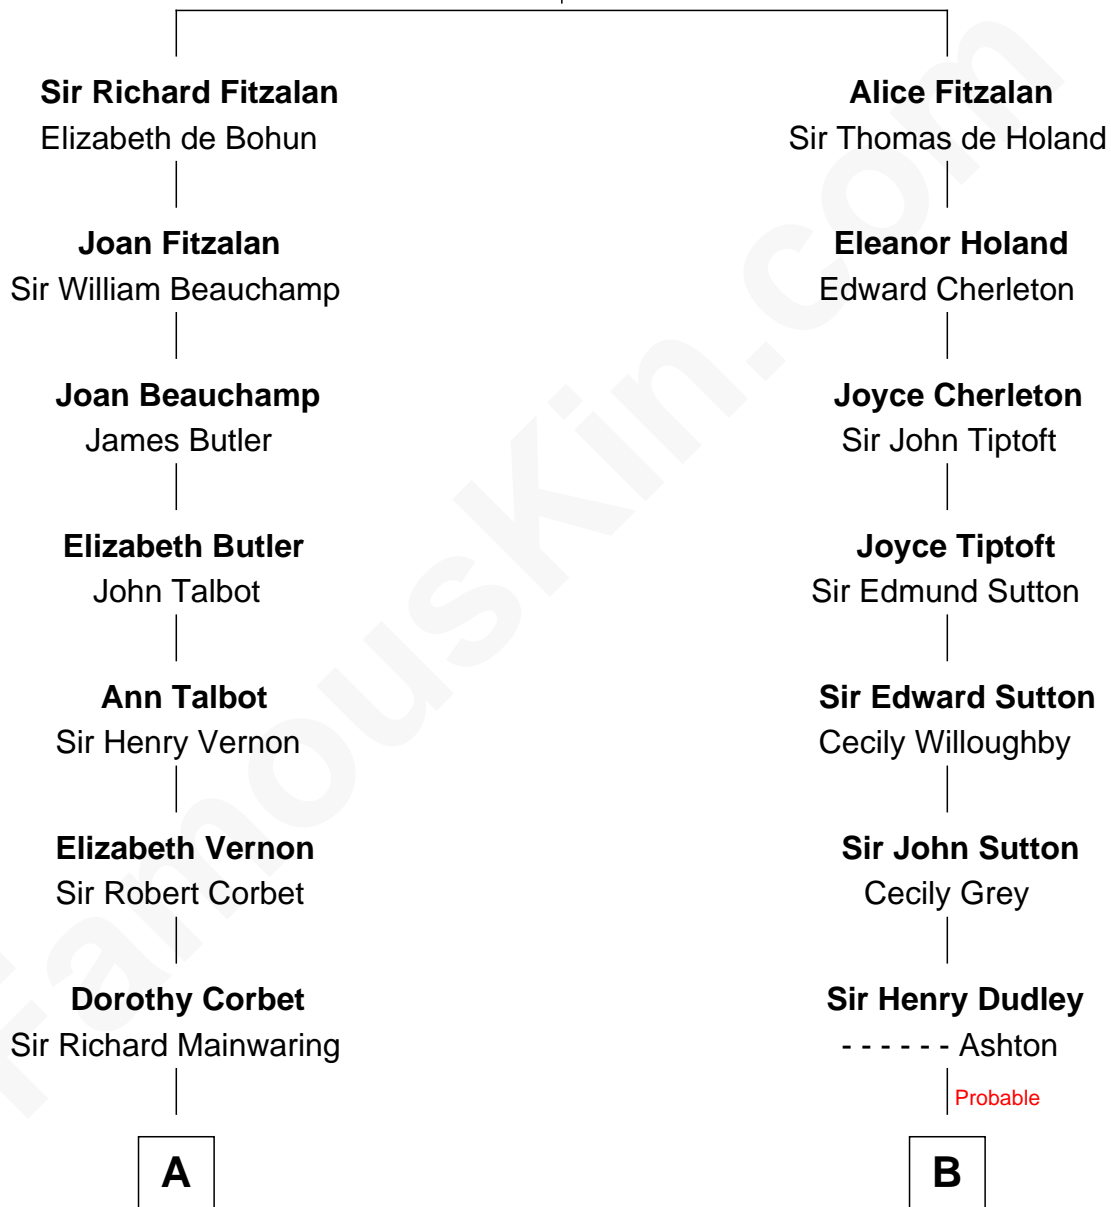

FamousKin.com Relationship Chart of

Illeana Douglas

TV and Movie Actress

18th cousin 2 times removed of

Humphrey Bogart

Movie Actor

Richard Fitzalan
Eleanor Plantagenet

C

Lena Priscilla Shackelford
Edouard Gregory Hesselberg

Melvyn Edouard Hesselberg
Rosalind Hightower

Gregory Hesselberg
Joan Georgescu

Illeana Douglas
TV and Movie Actress

D

Maud Humphrey
Dr. Belmont Deforest Bogart