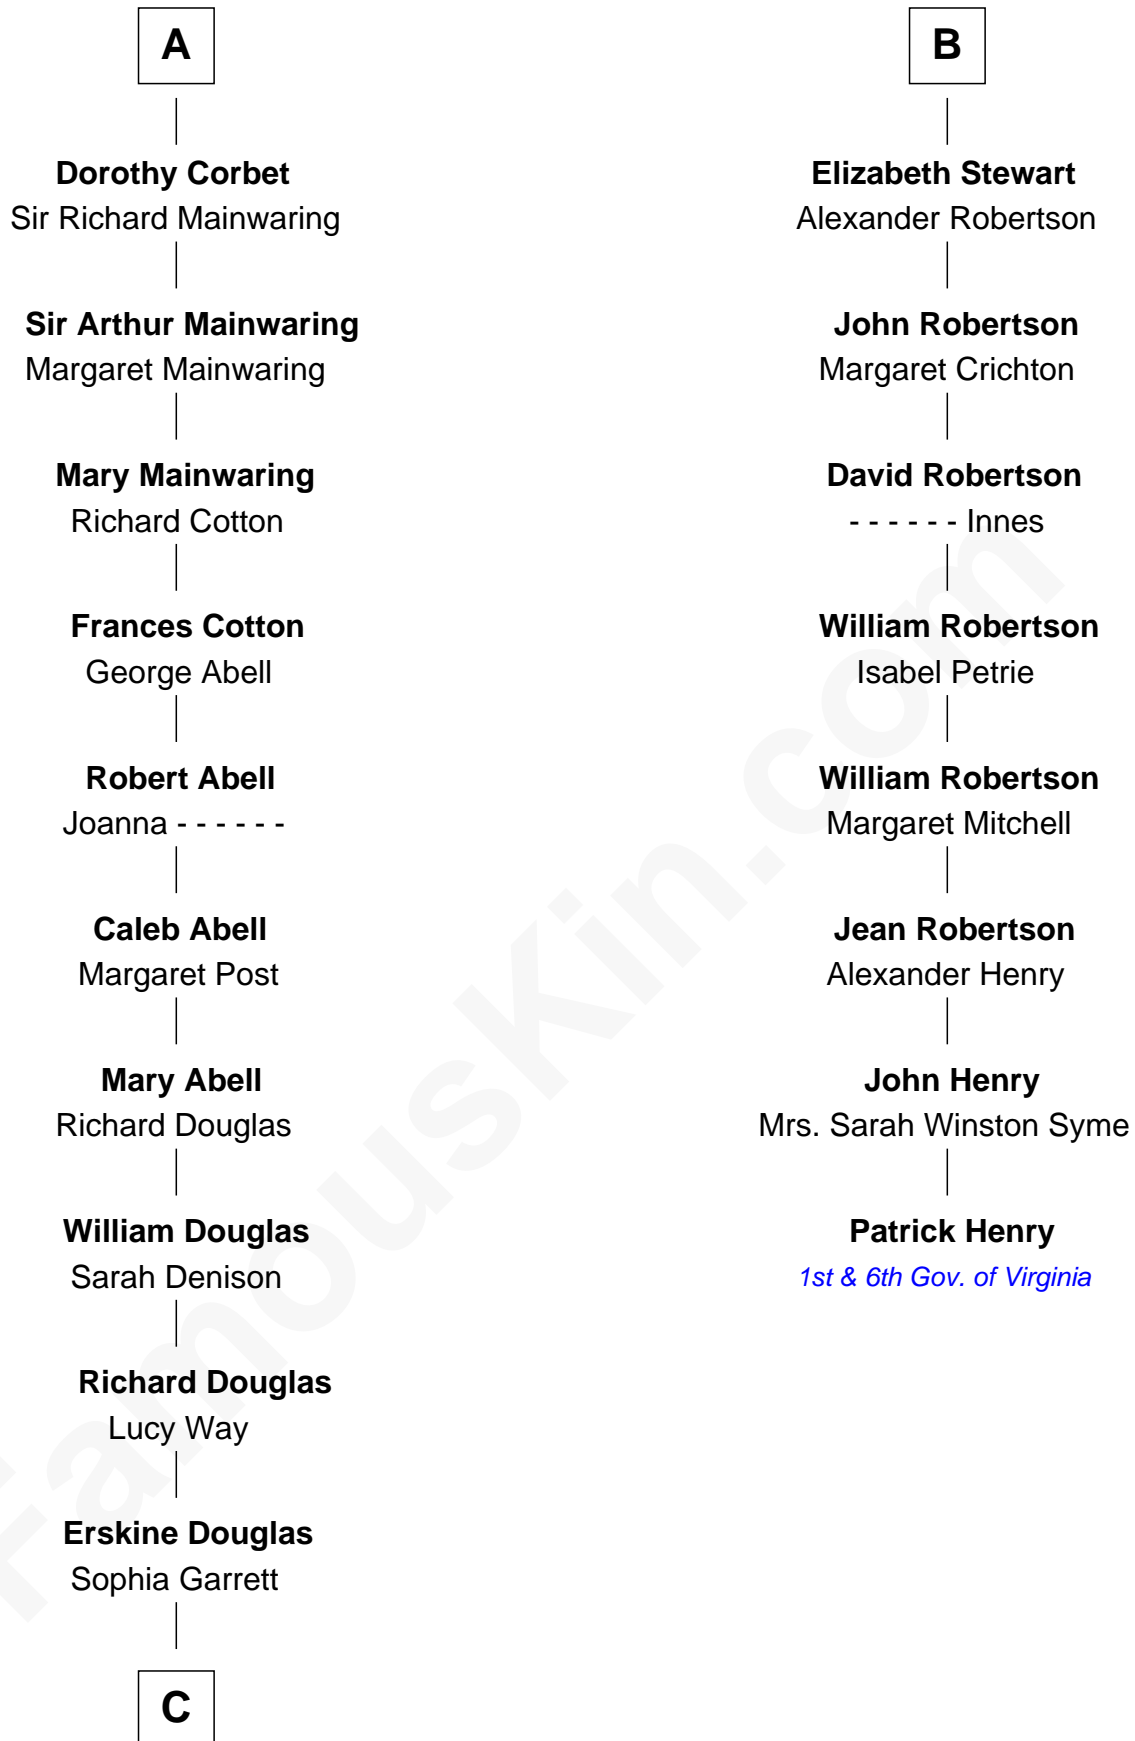

FamousKin.com Relationship Chart of

Ileana Douglas

TV and Movie Actress

14th cousin 7 times removed of

Patrick Henry

1st and 6th Governor of Virginia

C

—
Emma Jane Douglas

Col. George Taliaferro Shackelford

—
Lena Priscilla Shackelford

Edouard Gregory Hesselberg

—
Melvyn Edouard Hesselberg

Rosalind Hightower

—
Gregory Hesselberg

Joan Georgescu

—
Illeana Douglas