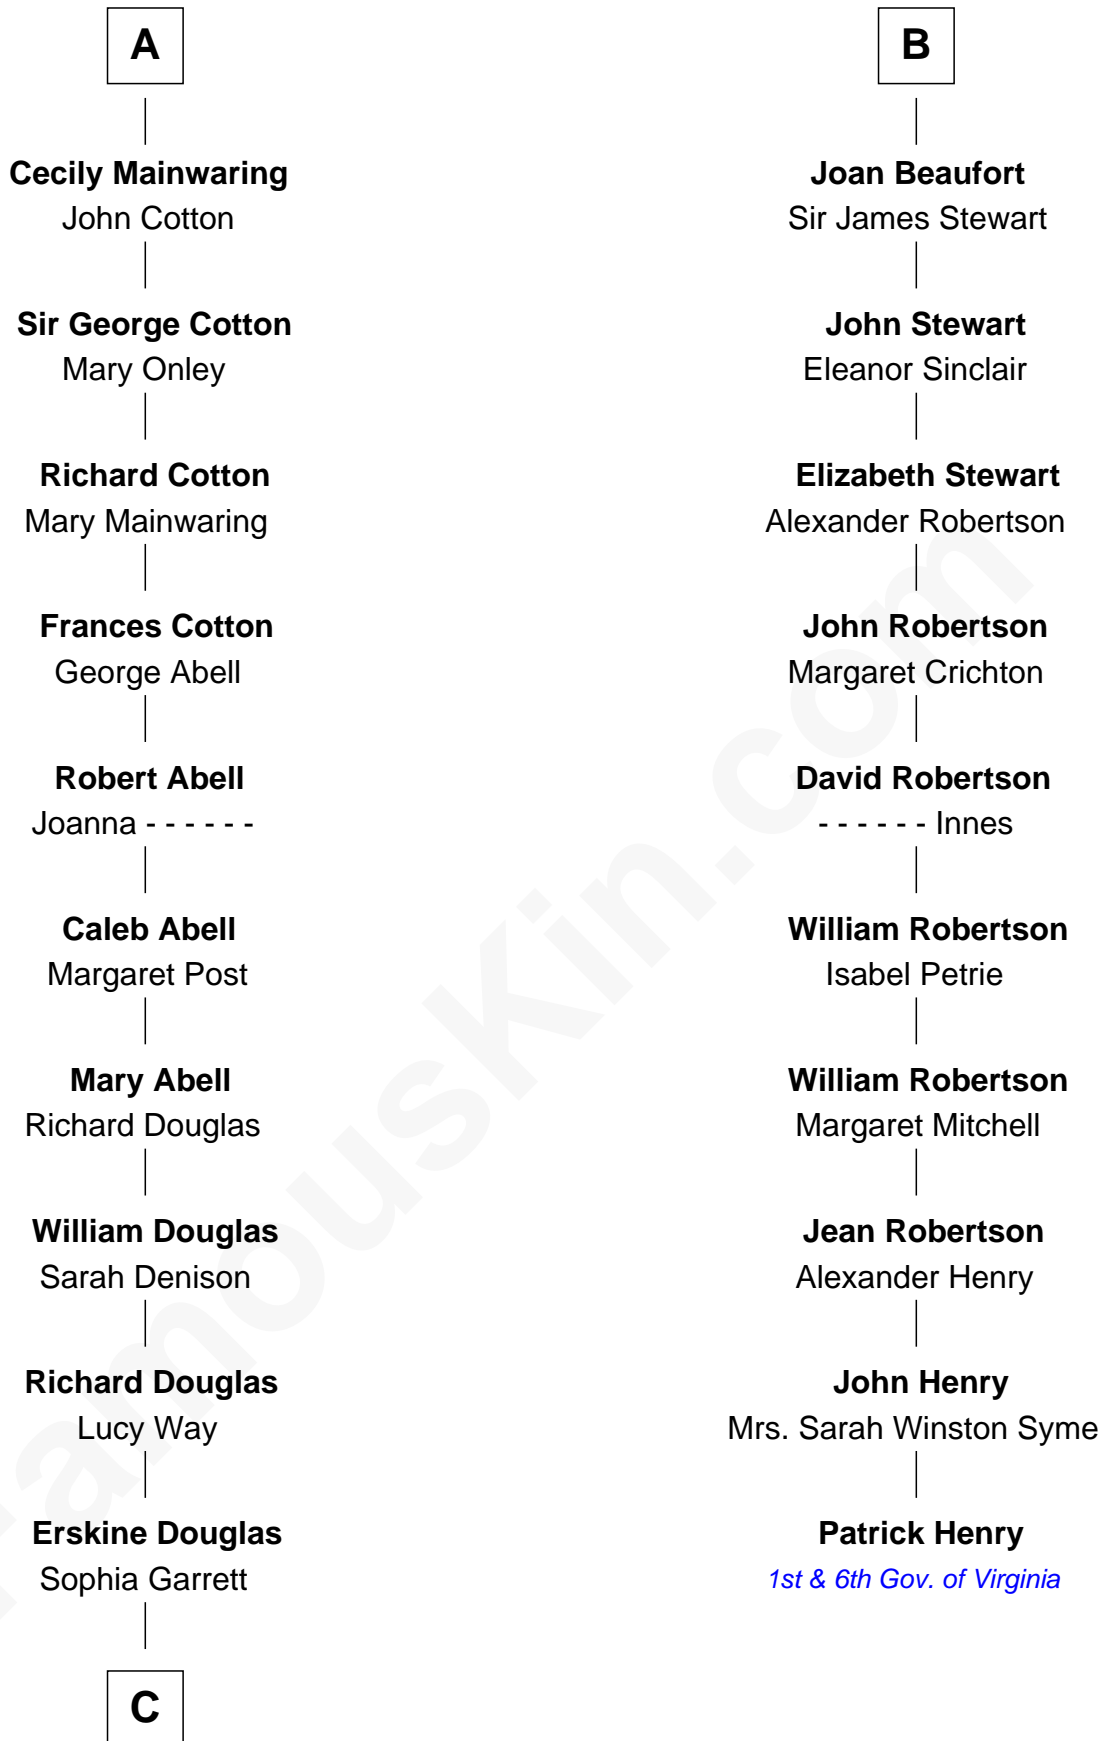

FamousKin.com

Relationship Chart of

Illeana Douglas

TV and Movie Actress

16th cousin 5 times removed of

Patrick Henry

1st and 6th Governor of Virginia

Sir Roger de Quincy

Helen of Galloway

C

Emma Jane Douglas

Col. George Taliaferro Shackelford

Lena Priscilla Shackelford

Edouard Gregory Hesselberg

Melvyn Edouard Hesselberg

Rosalind Hightower