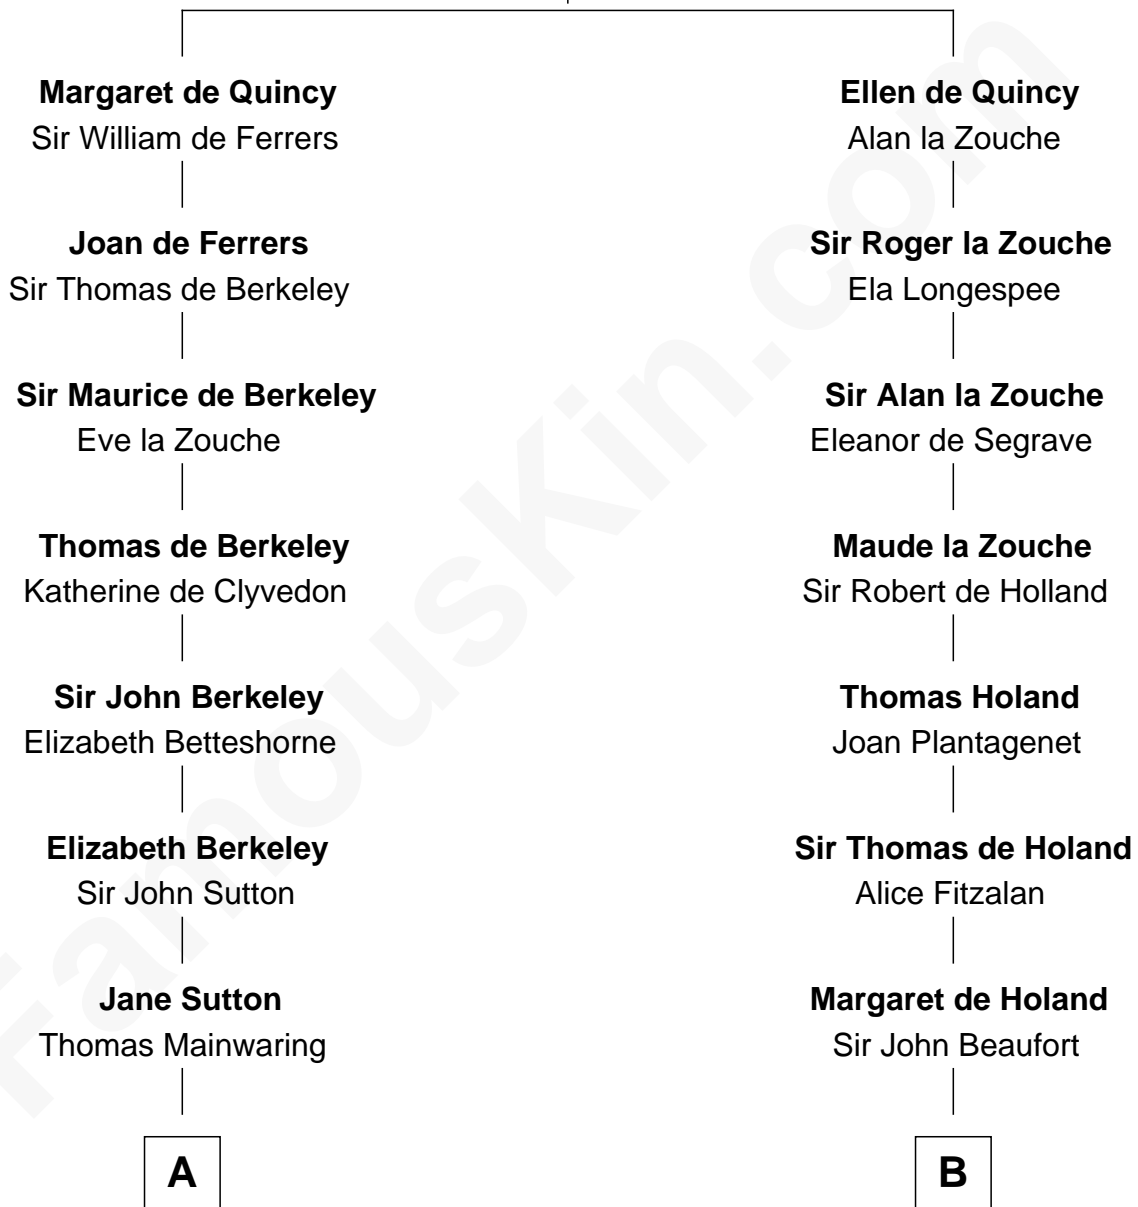

FamousKin.com

Relationship Chart of

Illeana Douglas

TV and Movie Actress

16th cousin 5 times removed of

Patrick Henry

1st and 6th Governor of Virginia

Sir Roger de Quincy

Helen of Galloway

C

Emma Jane Douglas

Col. George Taliaferro Shackelford

Lena Priscilla Shackelford

Edouard Gregory Hesselberg

Melvyn Edouard Hesselberg

Rosalind Hightower