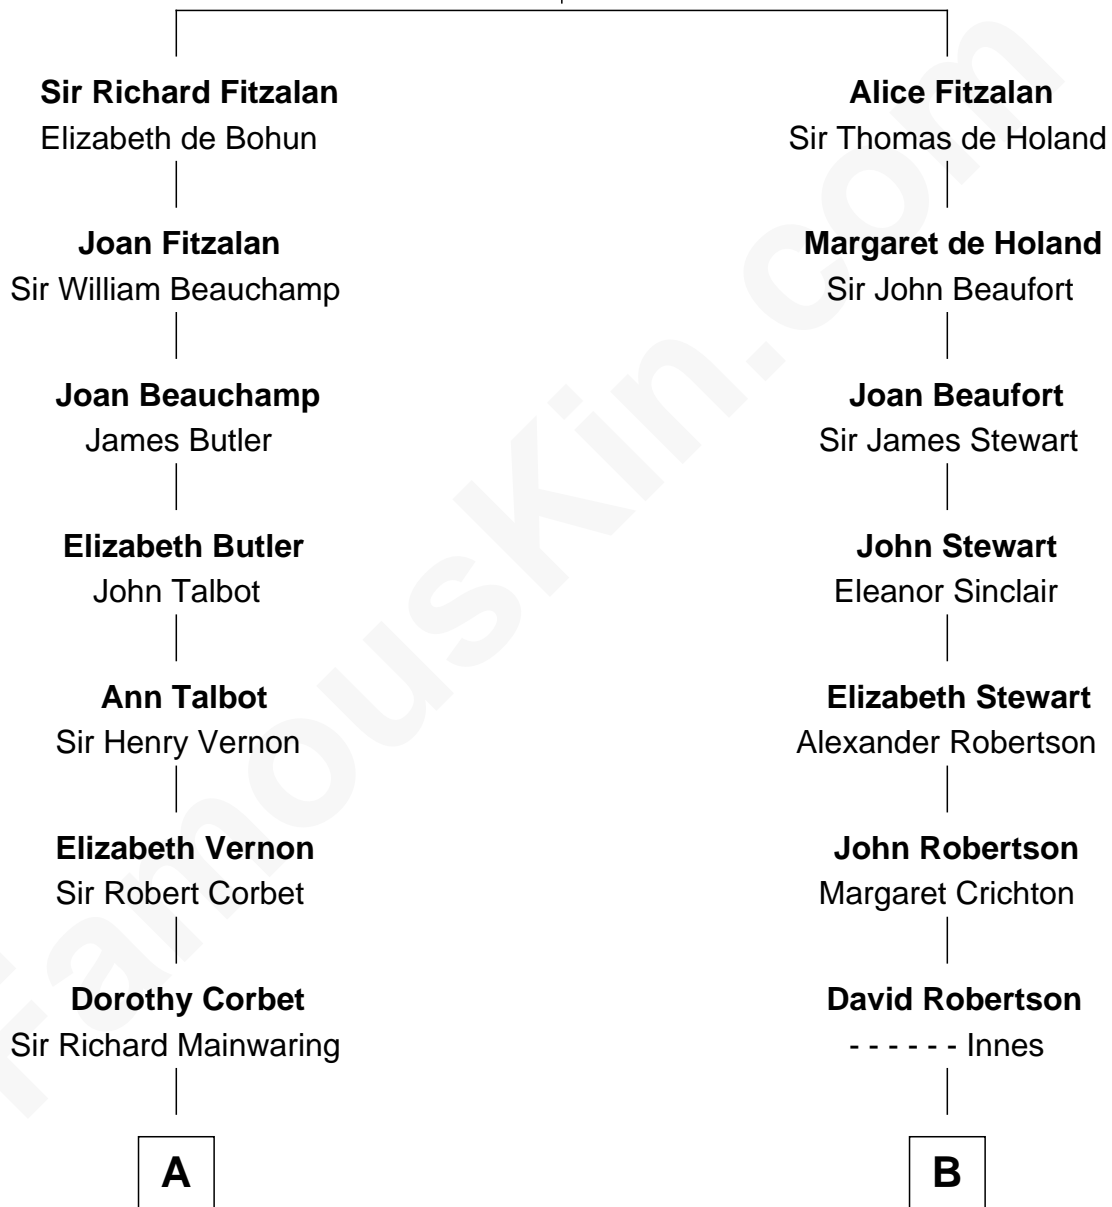

FamousKin.com Relationship Chart of

Illeana Douglas

TV and Movie Actress

11th cousin 9 times removed of

Patrick Henry

1st and 6th Governor of Virginia

Richard Fitzalan
Eleanor Plantagenet

C

—
Lena Priscilla Shackelford
Edouard Gregory Hesselberg

—
Melvyn Edouard Hesselberg
Rosalind Hightower

—
Gregory Hesselberg
Joan Georgescu

—
Illeana Douglas
TV and Movie Actress

FamousKin.com