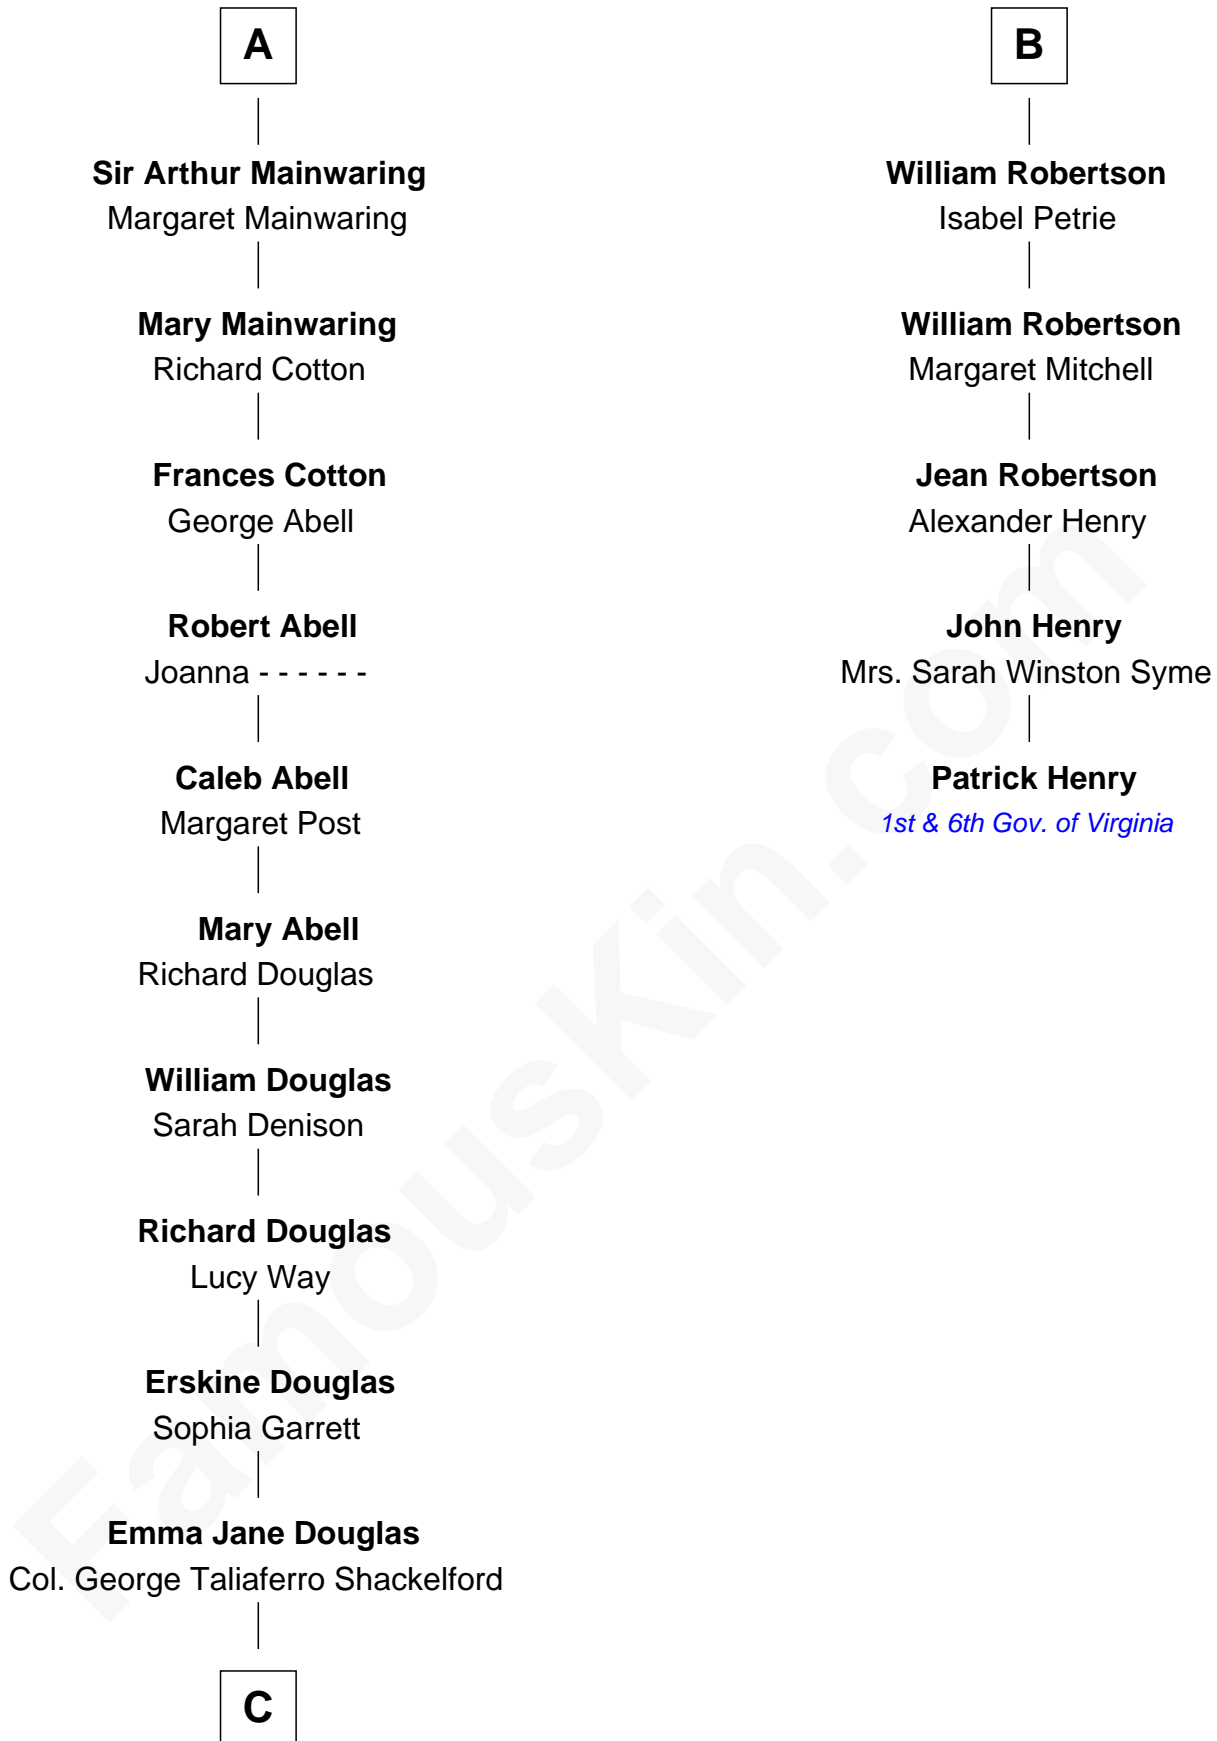

FamousKin.com Relationship Chart of

Illeana Douglas

TV and Movie Actress

11th cousin 9 times removed of

Patrick Henry

1st and 6th Governor of Virginia

Richard Fitzalan
Eleanor Plantagenet

C

—
Lena Priscilla Shackelford
Edouard Gregory Hesselberg

—
Melvyn Edouard Hesselberg
Rosalind Hightower

—
Gregory Hesselberg
Joan Georgescu

—
Illeana Douglas
TV and Movie Actress

FamousKin.com