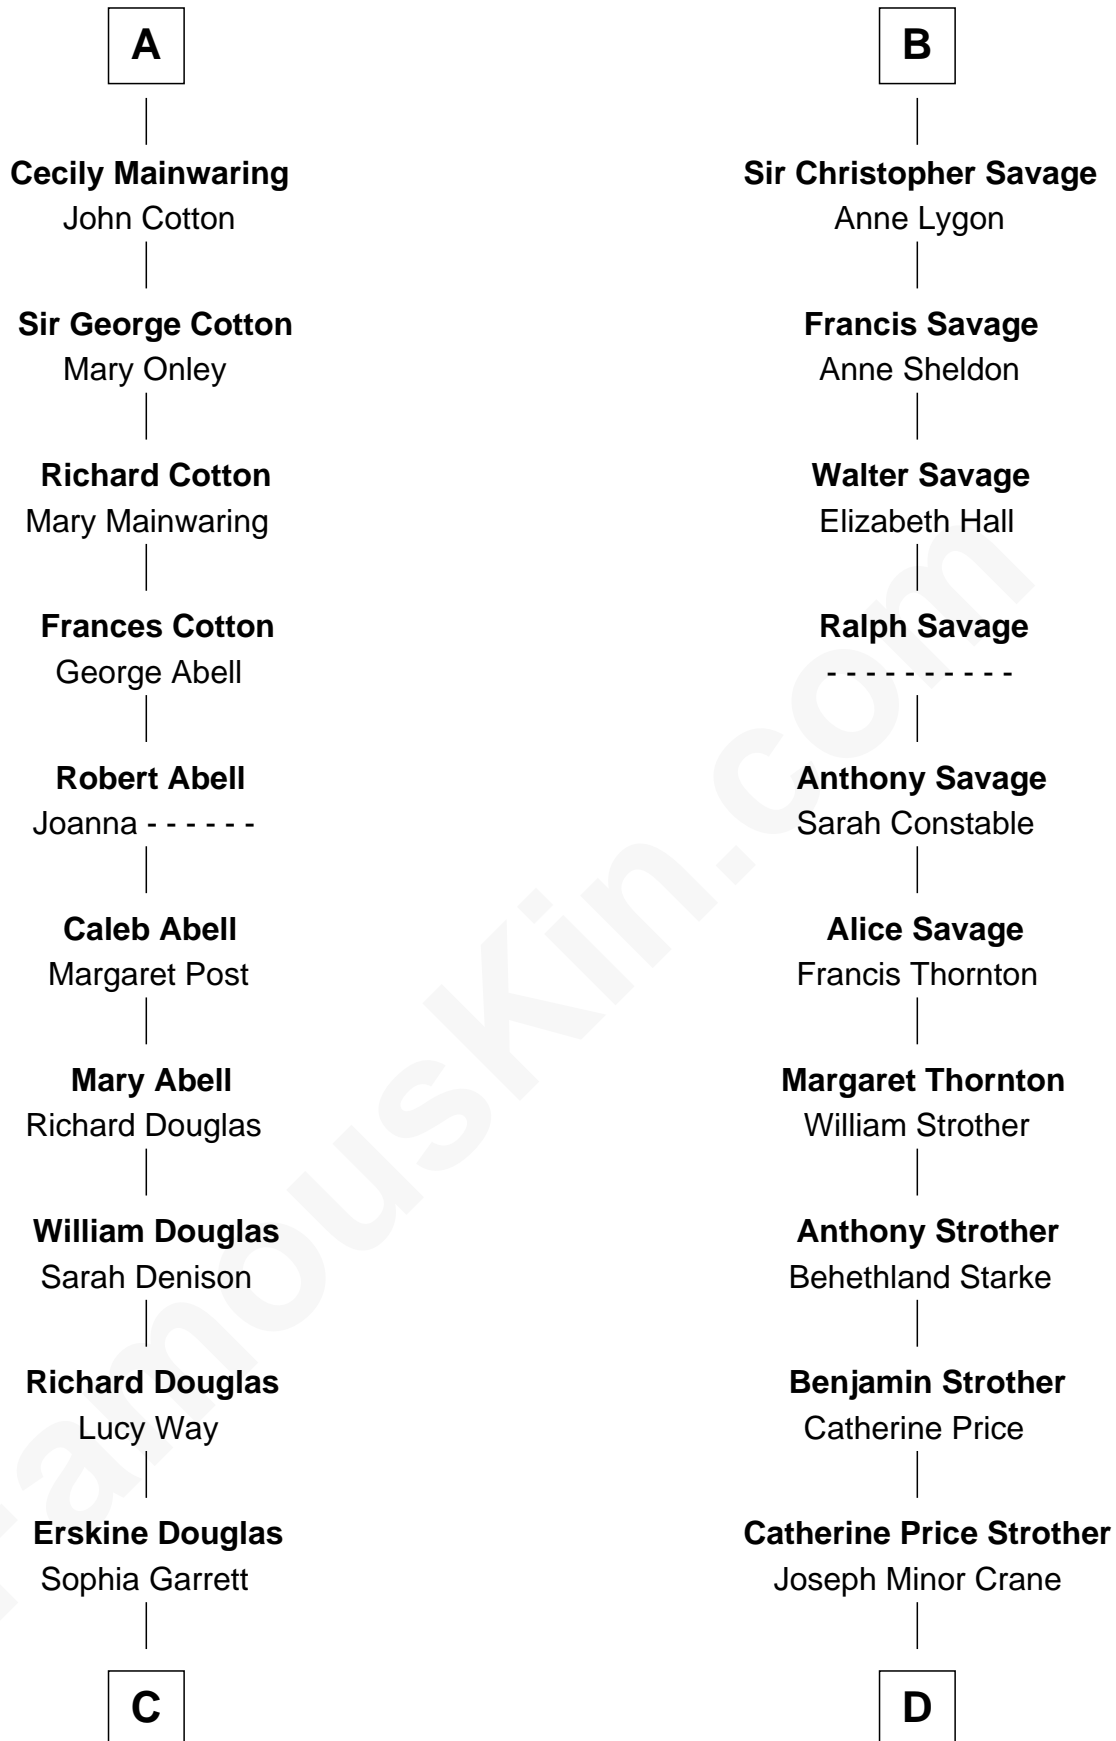

# FamousKin.com Relationship Chart of

**Illeana Douglas**

*TV and Movie Actress*

20th cousin 1 time removed of

**Randolph Scott**

*Movie Actor*

**Isabella de Beauchamp**

*with husband*  
*Sir Hugh le Despencer*

**Joan Goushill**  
Sir Thomas Stanley

**Sir John Sutton**  
Elizabeth Berkeley

**Katherine Stanley**  
Sir John Savage

**Jane Sutton**  
Thomas Mainwaring

**Sir Christopher Savage**  
Anne Stanley

**A**

**B**

**C**

**Emma Jane Douglas**  
Col. George Taliaferro Shackelford

**Lena Priscilla Shackelford**  
Edouard Gregory Hesselberg

**Melvyn Edouard Hesselberg**  
Rosalind Hightower

**Gregory Hesselberg**  
Joan Georgescu

**Illeana Douglas**  
*TV and Movie Actress*

**D**

**John William Crane**  
Margaret Ann Sadler

**Joseph Minor Crane**  
Lavinia Lionberger

**Lucy Lionberger Crane**  
George Grant Scott

**Randolph Scott**  
*Movie Actor*