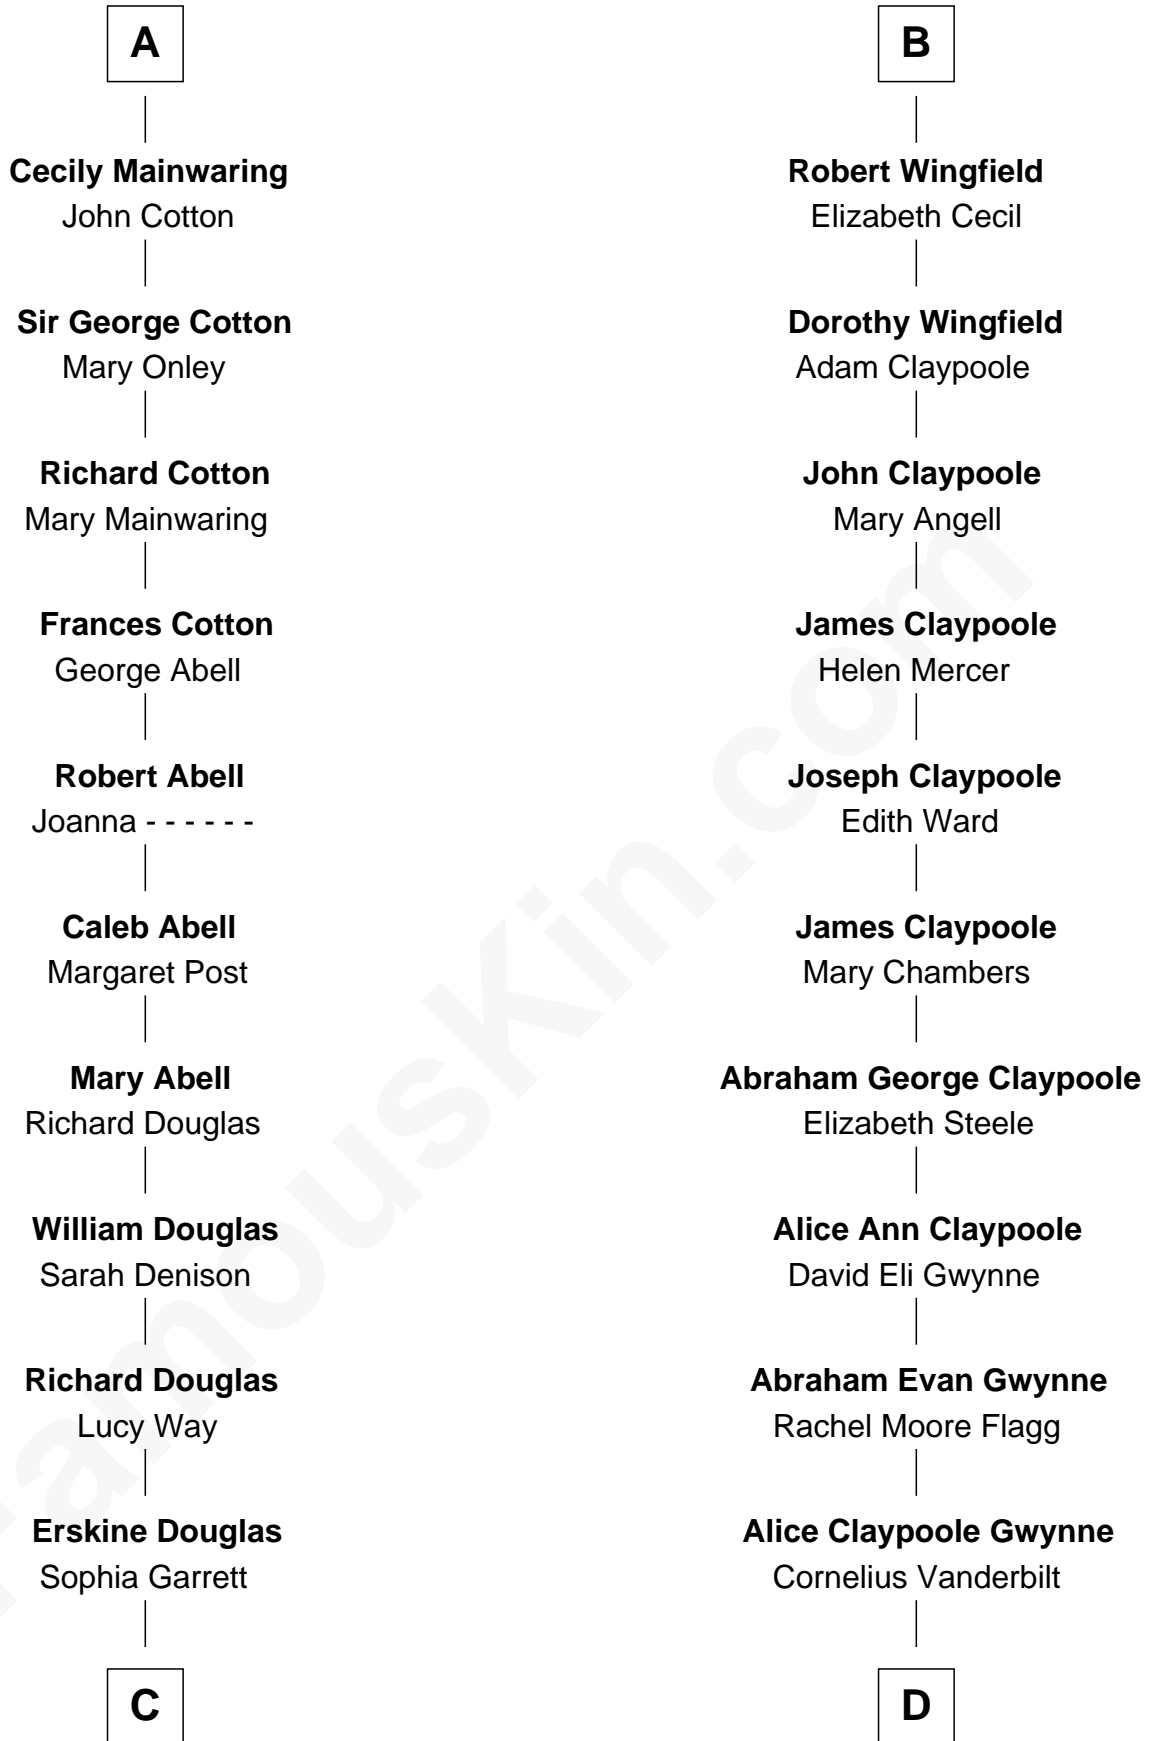

FamousKin.com Relationship Chart of

Ileana Douglas

TV and Movie Actress

19th cousin 2 times removed of

Anderson Cooper

Television Journalist

Isabella de Beauchamp

with husband
Sir Hugh le Despencer

Sir Henry Wingfield
Elizabeth Rookes

Jane Sutton
Thomas Mainwaring

Robert Wingfield
Margery Quarles

A

B

C

Emma Jane Douglas
Col. George Taliaferro Shackelford

Lena Priscilla Shackelford
Edouard Gregory Hesselberg