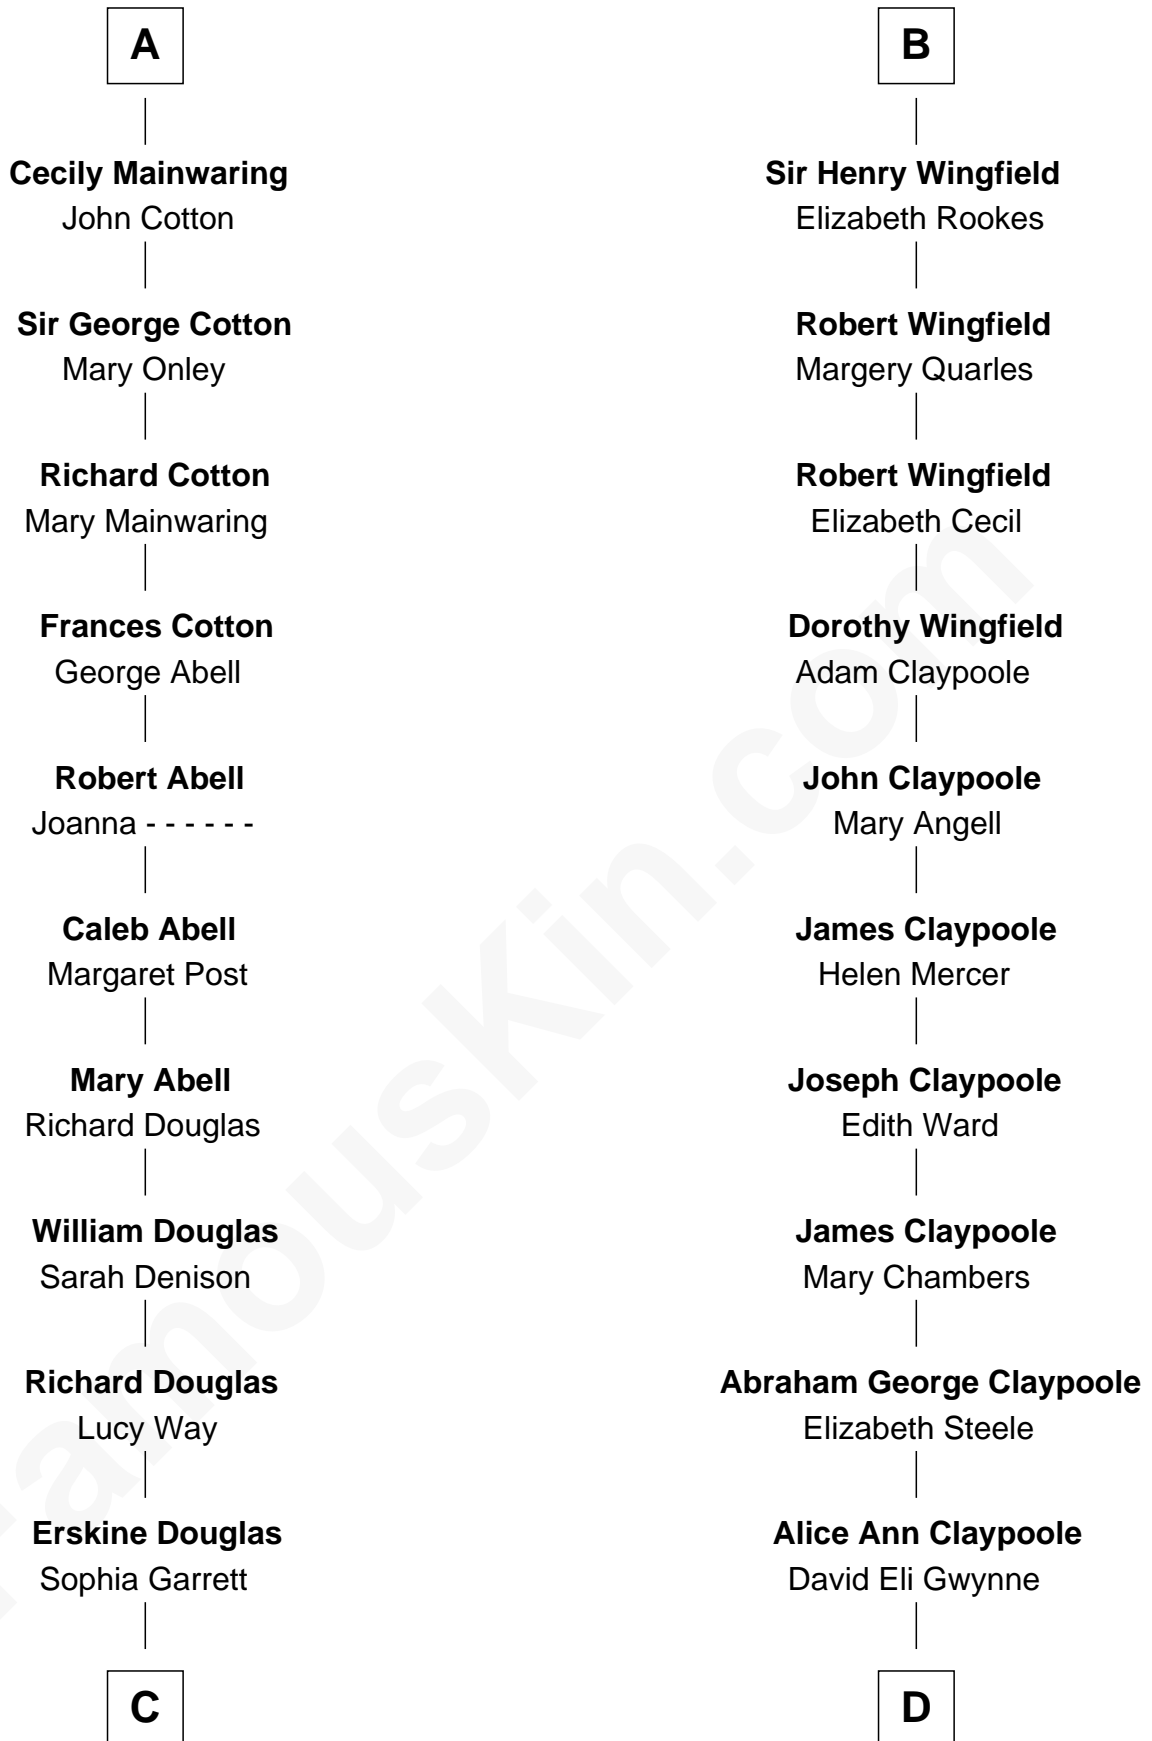

FamousKin.com Relationship Chart of

Ileana Douglas

TV and Movie Actress

21st cousin of

Anderson Cooper

Television Journalist

William de Braiose

Eva Marshal

Eve de Braiose
Sir William de Cantilupe

Milicent de Cantilupe
Eudo la Zouche

Eve la Zouche
Sir Maurice de Berkeley

Thomas de Berkeley
Katherine de Clyvedon

Sir John Berkeley
Elizabeth Betteshorne

Elizabeth Berkeley
Sir John Sutton

Jane Sutton
Thomas Mainwaring

A

Eleanor de Braiose
Sir Humphrey de Bohun

Humphrey de Bohun
Maud de Fiennes

Humphrey de Bohun
Elizabeth Plantagenet

Sir William de Bohun
Elizabeth de Badlesmere

Elizabeth de Bohun
Sir Richard Fitzalan

Elizabeth Fitzalan
Sir Robert Goushill

Elizabeth Goushill
Sir Robert Wingfield

B

C

Emma Jane Douglas
Col. George Taliaferro Shackelford

Lena Priscilla Shackelford
Edouard Gregory Hesselberg

Melvyn Edouard Hesselberg
Rosalind Hightower