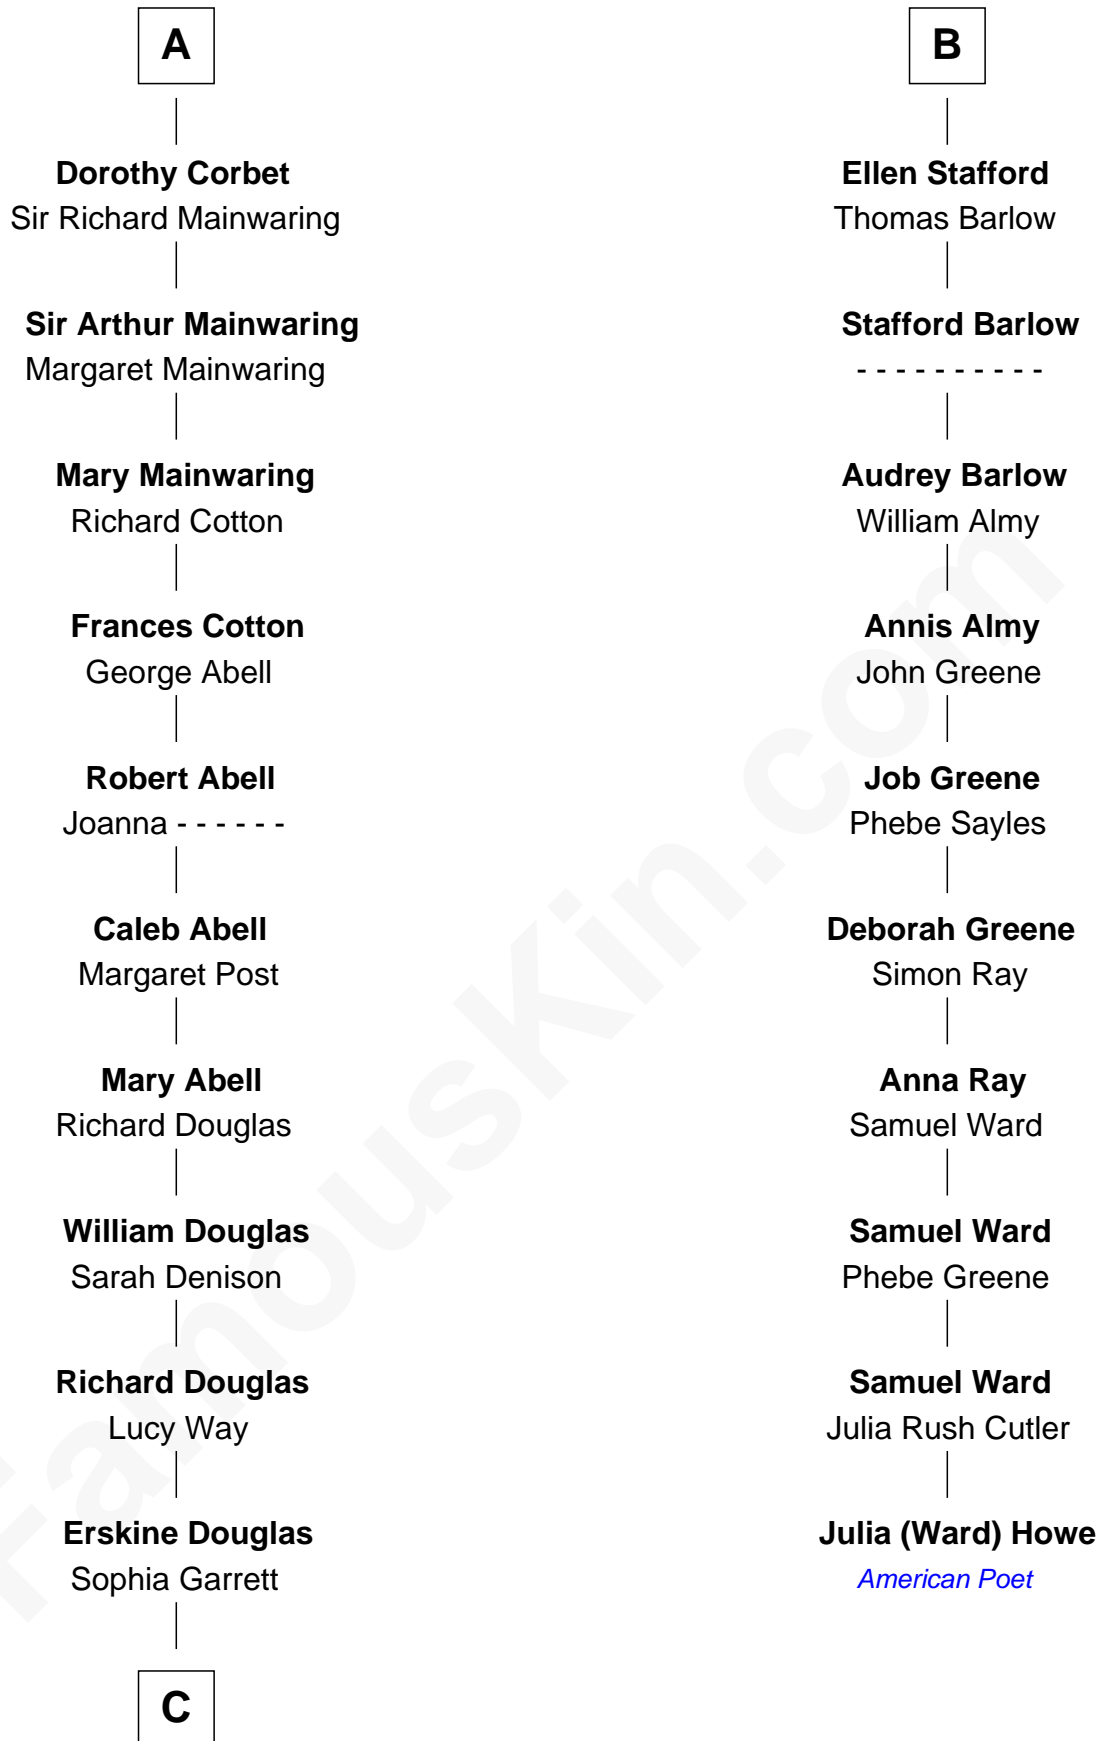

FamousKin.com Relationship Chart of

Ileana Douglas

TV and Movie Actress

16th cousin 5 times removed of

Julia (Ward) Howe

Author of "The Battle Hymn of the Republic"

C

Emma Jane Douglas
Col. George Taliaferro Shackelford

Lena Priscilla Shackelford
Edouard Gregory Hesselberg

Melvyn Edouard Hesselberg
Rosalind Hightower

Gregory Hesselberg
Joan Georgescu

Illeana Douglas
TV and Movie Actress