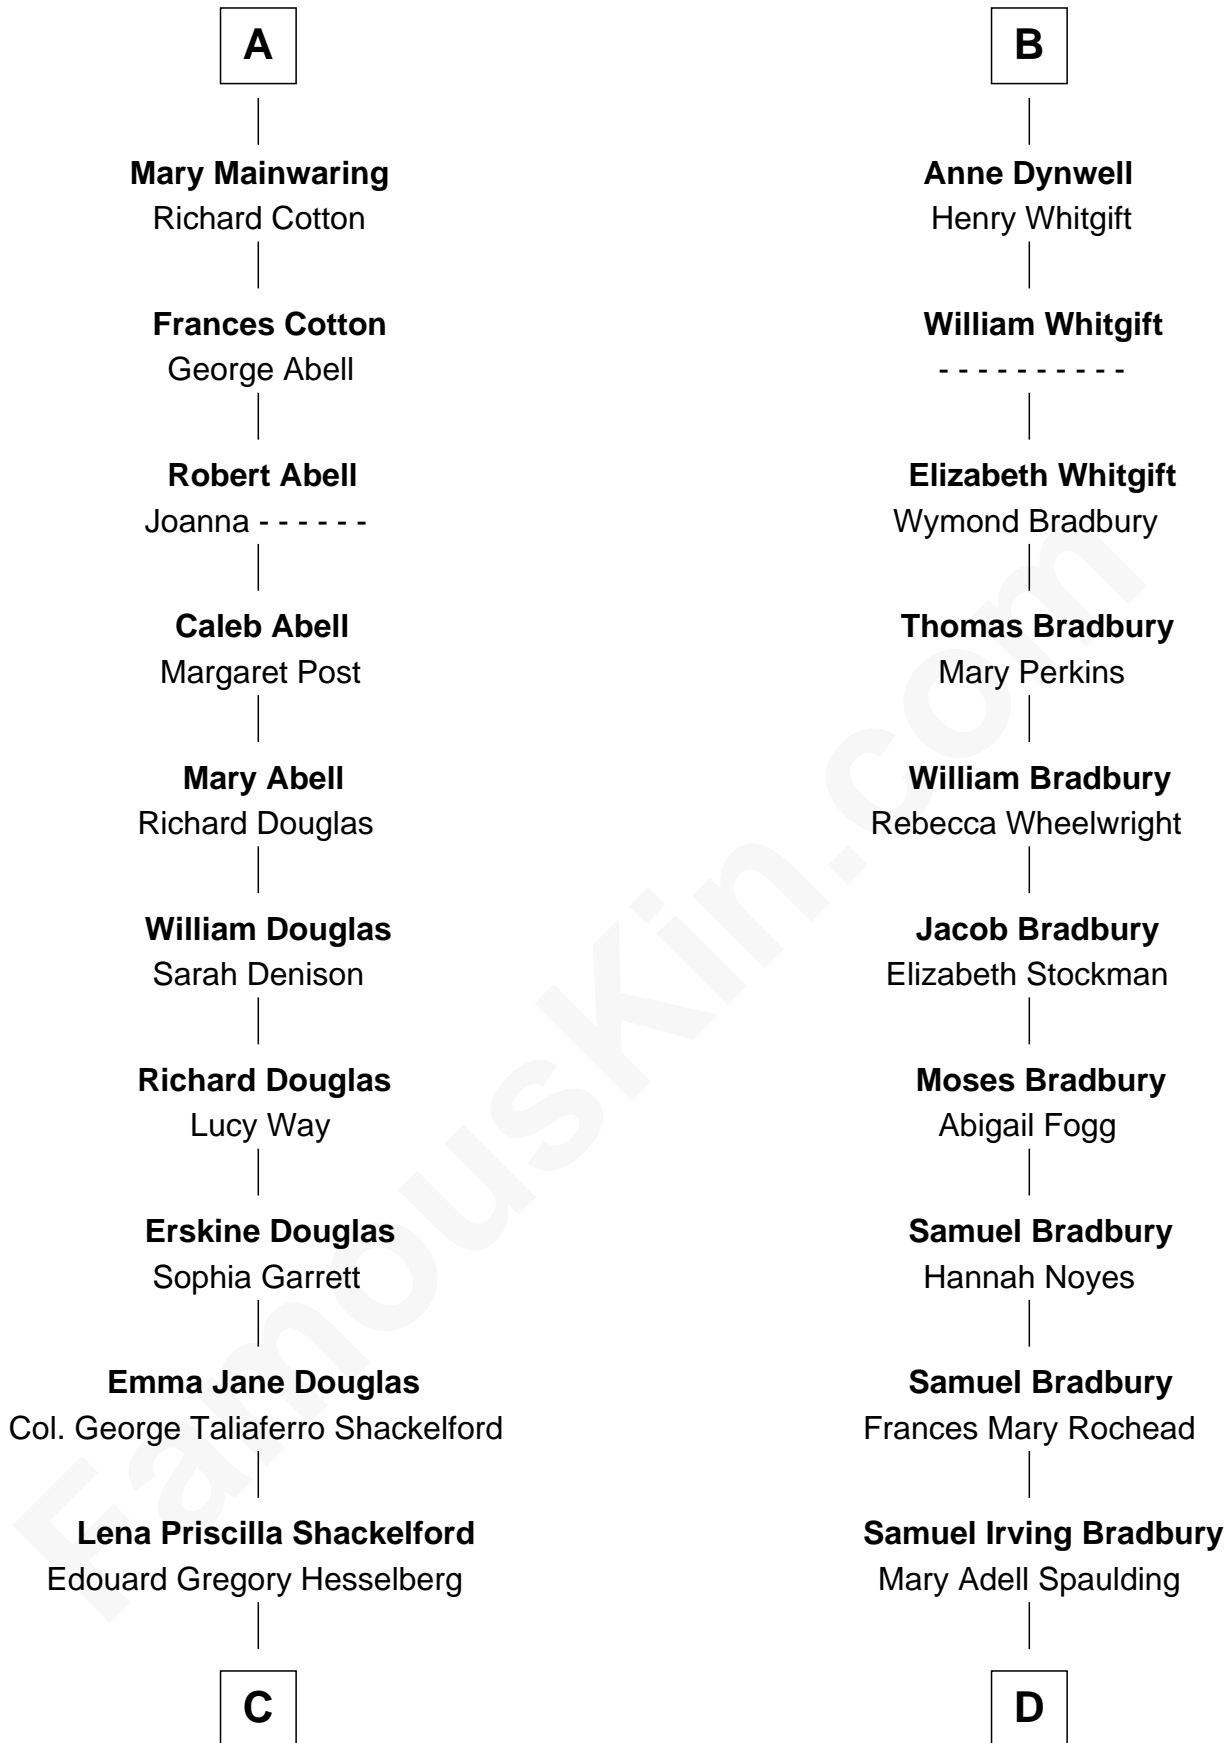

# FamousKin.com Relationship Chart of

**Illeana Douglas**

*TV and Movie Actress*

19th cousin of

**Ray Bradbury**

*Author of The Martian Chronicles*

**Sir Thomas de Beauchamp**

Katherine de Mortimer

Sir Roger de Clifford

**Katherine de Clifford**

Sir Ralph de Greystoke

**Maud de Greystoke**

Eudo de Welles

**Sir Lionel de Welles**

Joan de Waterton

**Margaret de Welles**

Sir Thomas Dymoke

**Jane Dymoke**

John Fulnetby

**Katherine Fulnetby**

William Dynwell

**B**

**C**

**Melvyn Edouard Hesselberg**

Rosalind Hightower

**Gregory Hesselberg**

Joan Georgescu

**Illeana Douglas**

*TV and Movie Actress*

**D**

**Samuel Hinkston Bradbury**

Minnie Alice Davis