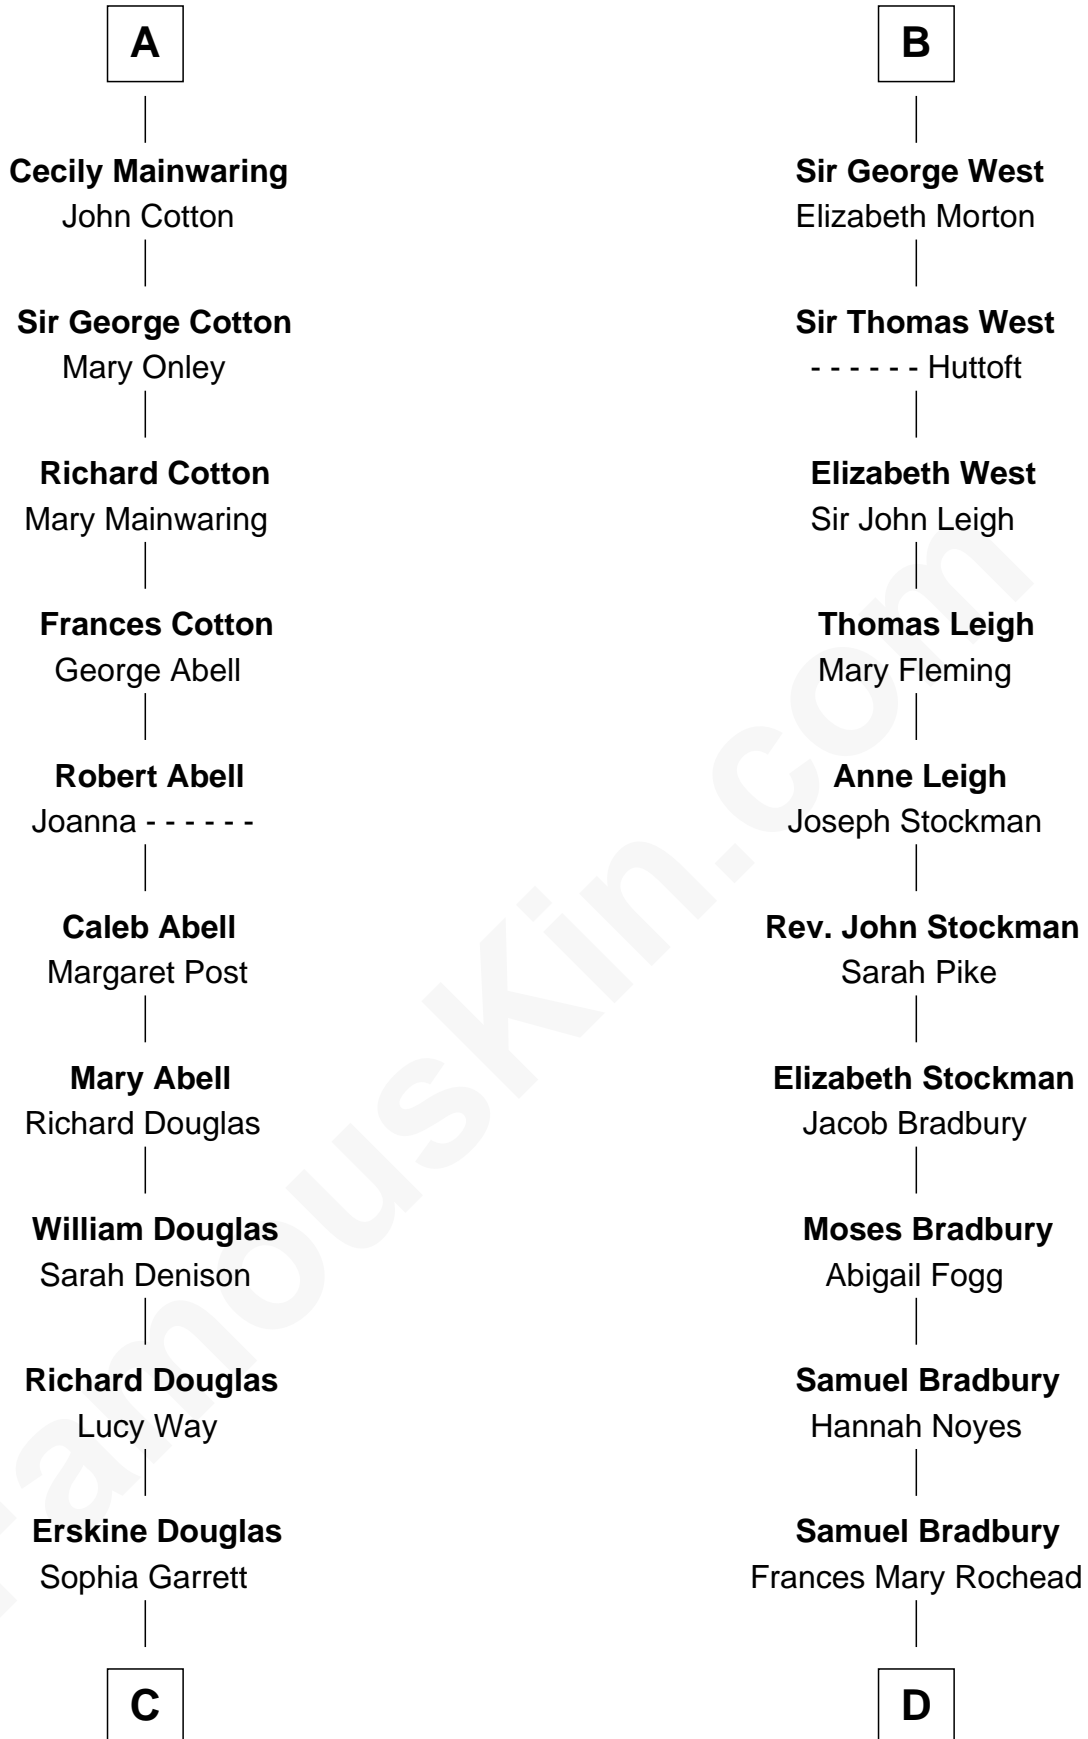

FamousKin.com Relationship Chart of

Illeana Douglas

TV and Movie Actress

20th cousin 1 time removed of

Ray Bradbury

Author of The Martian Chronicles

Isabella de Beauchamp

with husband
Sir Hugh le Despencer

Eleanor Mowbray
Roger de la Warre

Alice le Despenser
Sir John Sutton

Joan de la Warre
Sir Thomas West

Sir John Sutton
Constance Blount

Sir Reynold West
Margaret Thorley

Sir John Sutton
Elizabeth Berkeley

Sir Richard West
Katherine Hungerford

Jane Sutton
Thomas Mainwaring

Sir Thomas West
Eleanor Copley

A

B

C

Emma Jane Douglas
Col. George Taliaferro Shackelford

Lena Priscilla Shackelford
Edouard Gregory Hesselberg

Melvyn Edouard Hesselberg
Rosalind Hightower