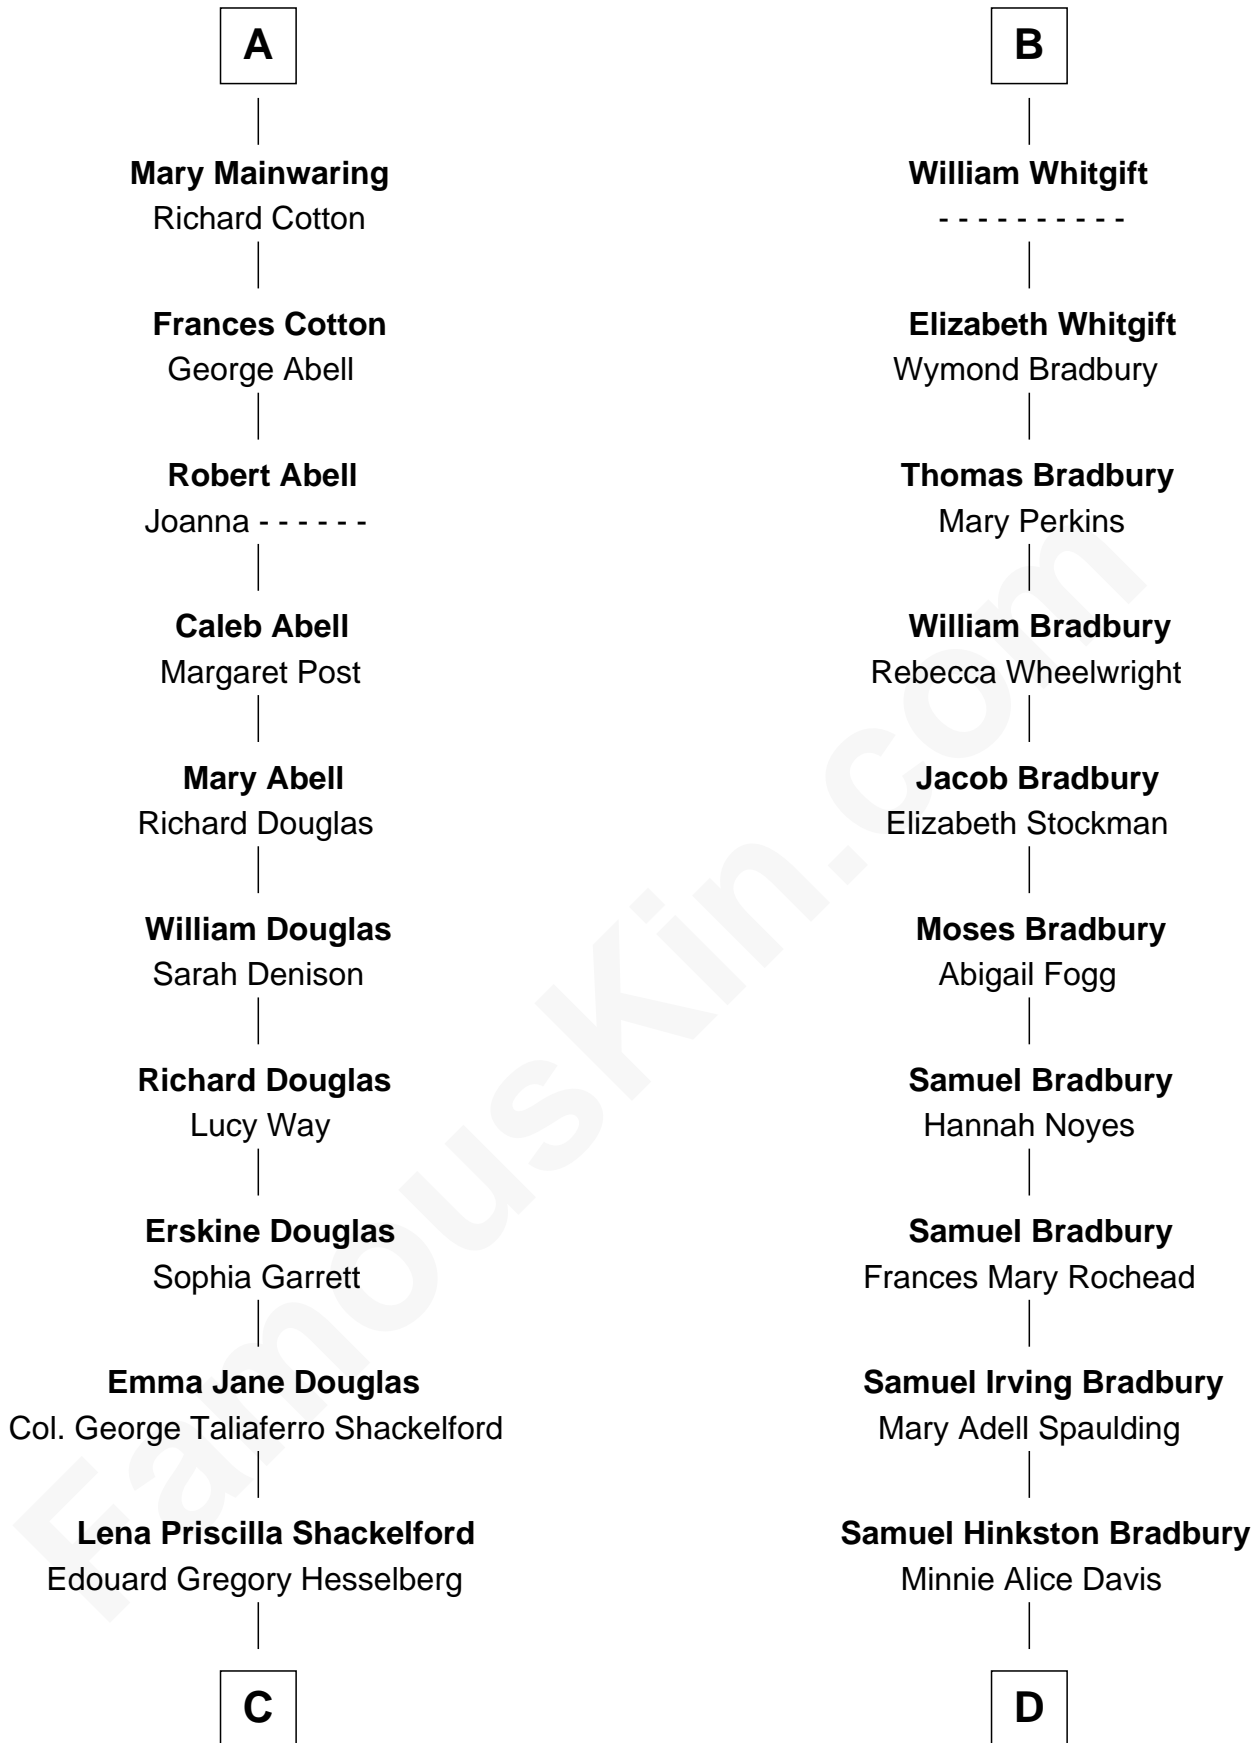

# FamousKin.com Relationship Chart of

**Illeana Douglas**

*TV and Movie Actress*

18th cousin 1 time removed of

**Ray Bradbury**

*Author of The Martian Chronicles*

**John de Welles**

Maud de Roos

**Anne de Welles**

James Butler

**James Butler**

Joan Beauchamp

**Elizabeth Butler**

John Talbot

**Ann Talbot**

Sir Henry Vernon

**Elizabeth Vernon**

Sir Robert Corbet

**Dorothy Corbet**

Sir Richard Mainwaring

**Sir Arthur Mainwaring**

Margaret Mainwaring

**A**

**John de Welles**

John Fulnetby

**Katherine Fulnetby**

William Dynwell

**Anne Dynwell**

Henry Whitgift

**B**

FamousKin.com