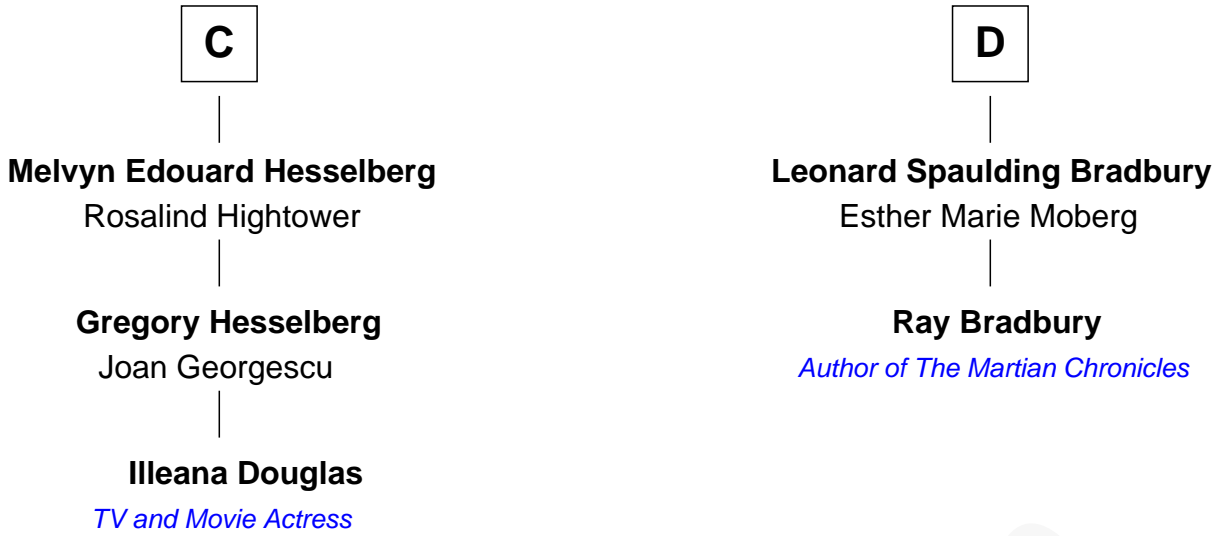

# FamousKin.com Relationship Chart of

**Illeana Douglas**

*TV and Movie Actress*

18th cousin 1 time removed of

**Ray Bradbury**

*Author of The Martian Chronicles*

**John de Welles**

Maud de Roos

Eleanor de Mowbray

**Eudo de Welles**

Maud de Greystoke

**Sir Lionel de Welles**

Joan de Waterton

**Margaret de Welles**

Sir Thomas Dymoke

**Jane Dymoke**

John Fulnetby

**Katherine Fulnetby**

William Dynwell

**Anne Dynwell**

Henry Whitgift

**B**

FamousKin.com