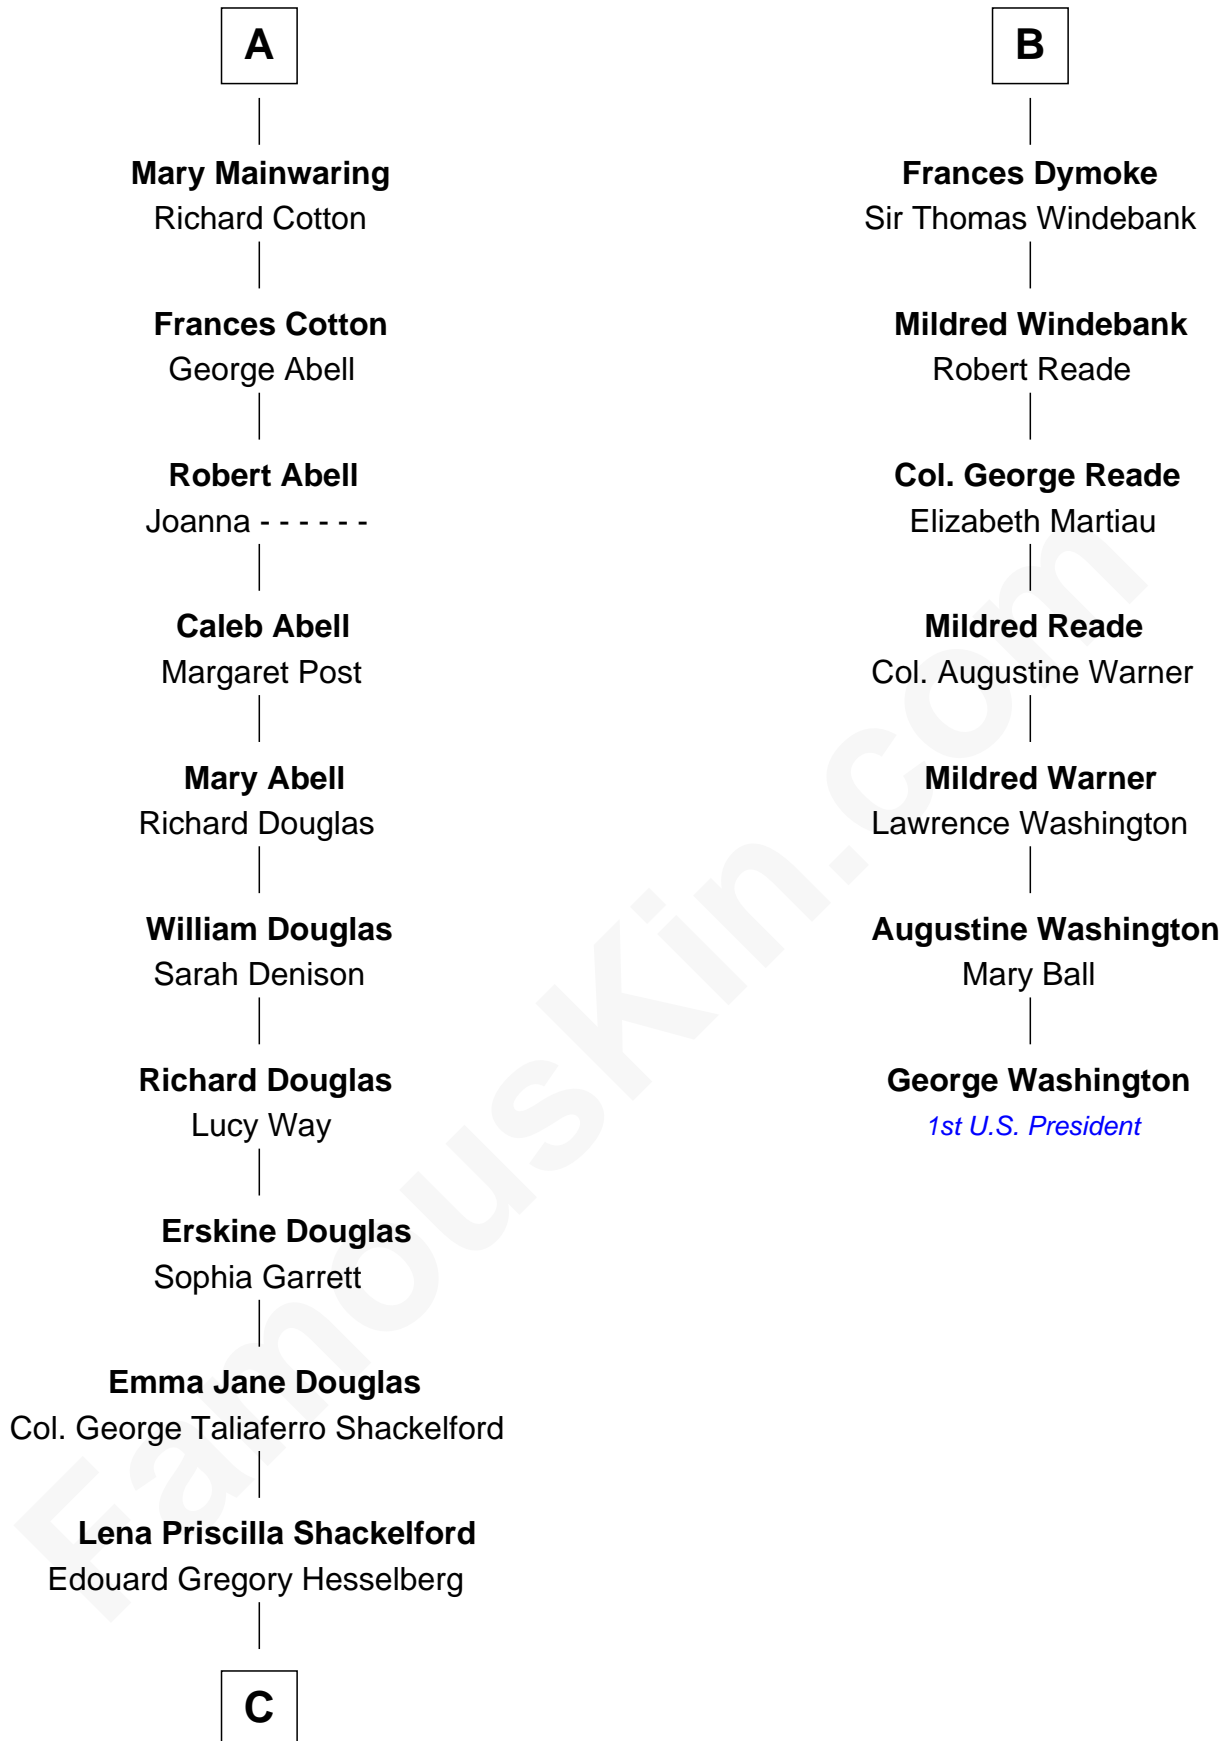

FamousKin.com Relationship Chart of

Ileana Douglas

TV and Movie Actress

13th cousin 6 times removed of

George Washington

1st U.S. President

Sir Thomas de Beauchamp

Katherine de Mortimer

Sir William Beauchamp

Joan Fitzalan

Joan Beauchamp

James Butler

Elizabeth Butler

John Talbot

Ann Talbot

Sir Henry Vernon

Elizabeth Vernon

Sir Robert Corbet

Dorothy Corbet

Sir Richard Mainwaring

Sir Arthur Mainwaring

Margaret Mainwaring

A

Maud de Beauchamp

Sir Thomas Dymoke

Sir Robert Dymoke

Ann Sparrow

Sir Edward Dymoke

Anne Talboys

B

C

—
Melvyn Edouard Hesselberg