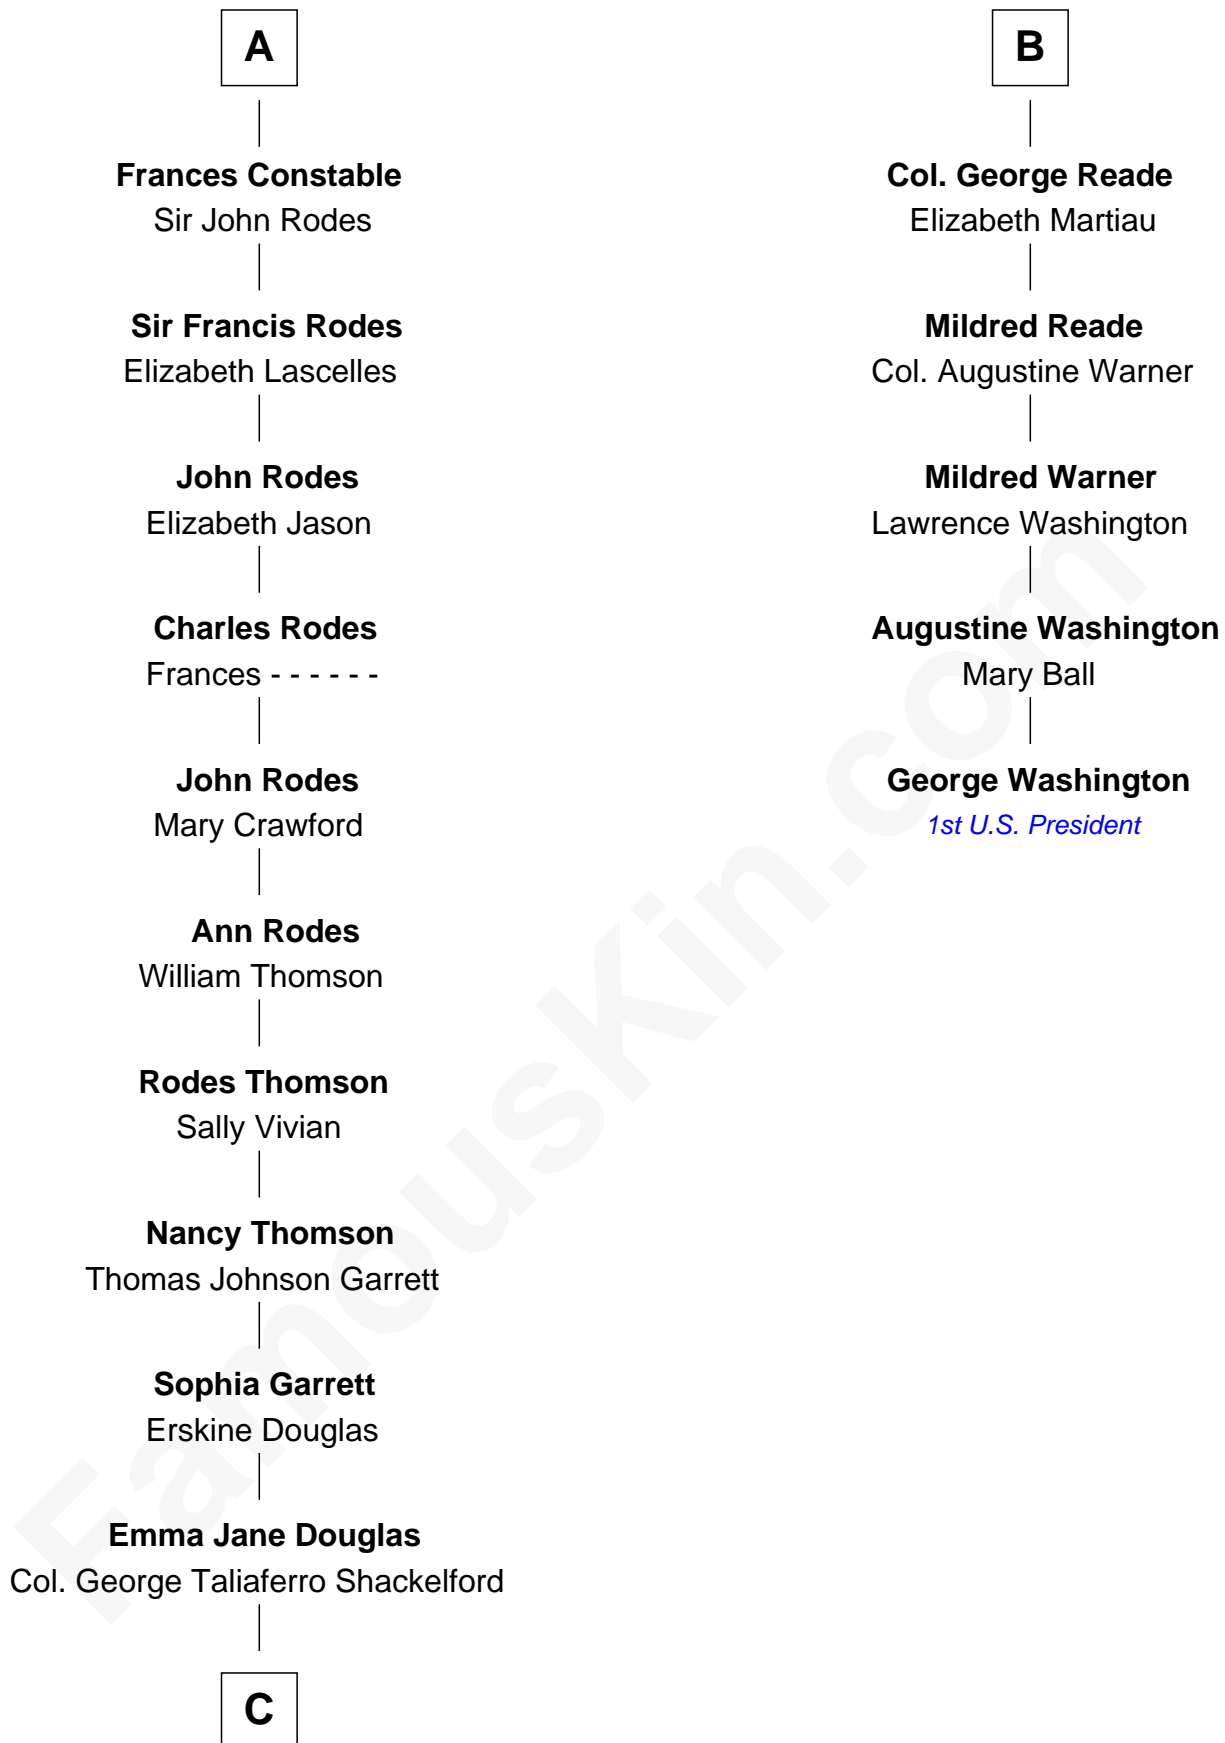

# FamousKin.com Relationship Chart of

**Illeana Douglas**

*TV and Movie Actress*

11th cousin 9 times removed of

**George Washington**

*1st U.S. President*

**Sir Henry Percy**  
Elizabeth Mortimer

**Elizabeth Percy**  
Sir John Clifford

**A**

**Sir Henry Percy**  
Eleanor Neville

**Sir Henry Percy**  
Eleanor Poynings

**Margaret Percy**  
Sir William Gascoigne

**Elizabeth Gascoigne**  
Sir George Talboys

**Anne Talboys**  
Sir Edward Dymoke

**Frances Dymoke**  
Sir Thomas Windebank

**Mildred Windebank**  
Robert Reade

**B**

**C**

**Lena Priscilla Shackelford**  
Edouard Gregory Hesselberg

**Melvyn Edouard Hesselberg**  
Rosalind Hightower

**Gregory Hesselberg**  
Joan Georgescu