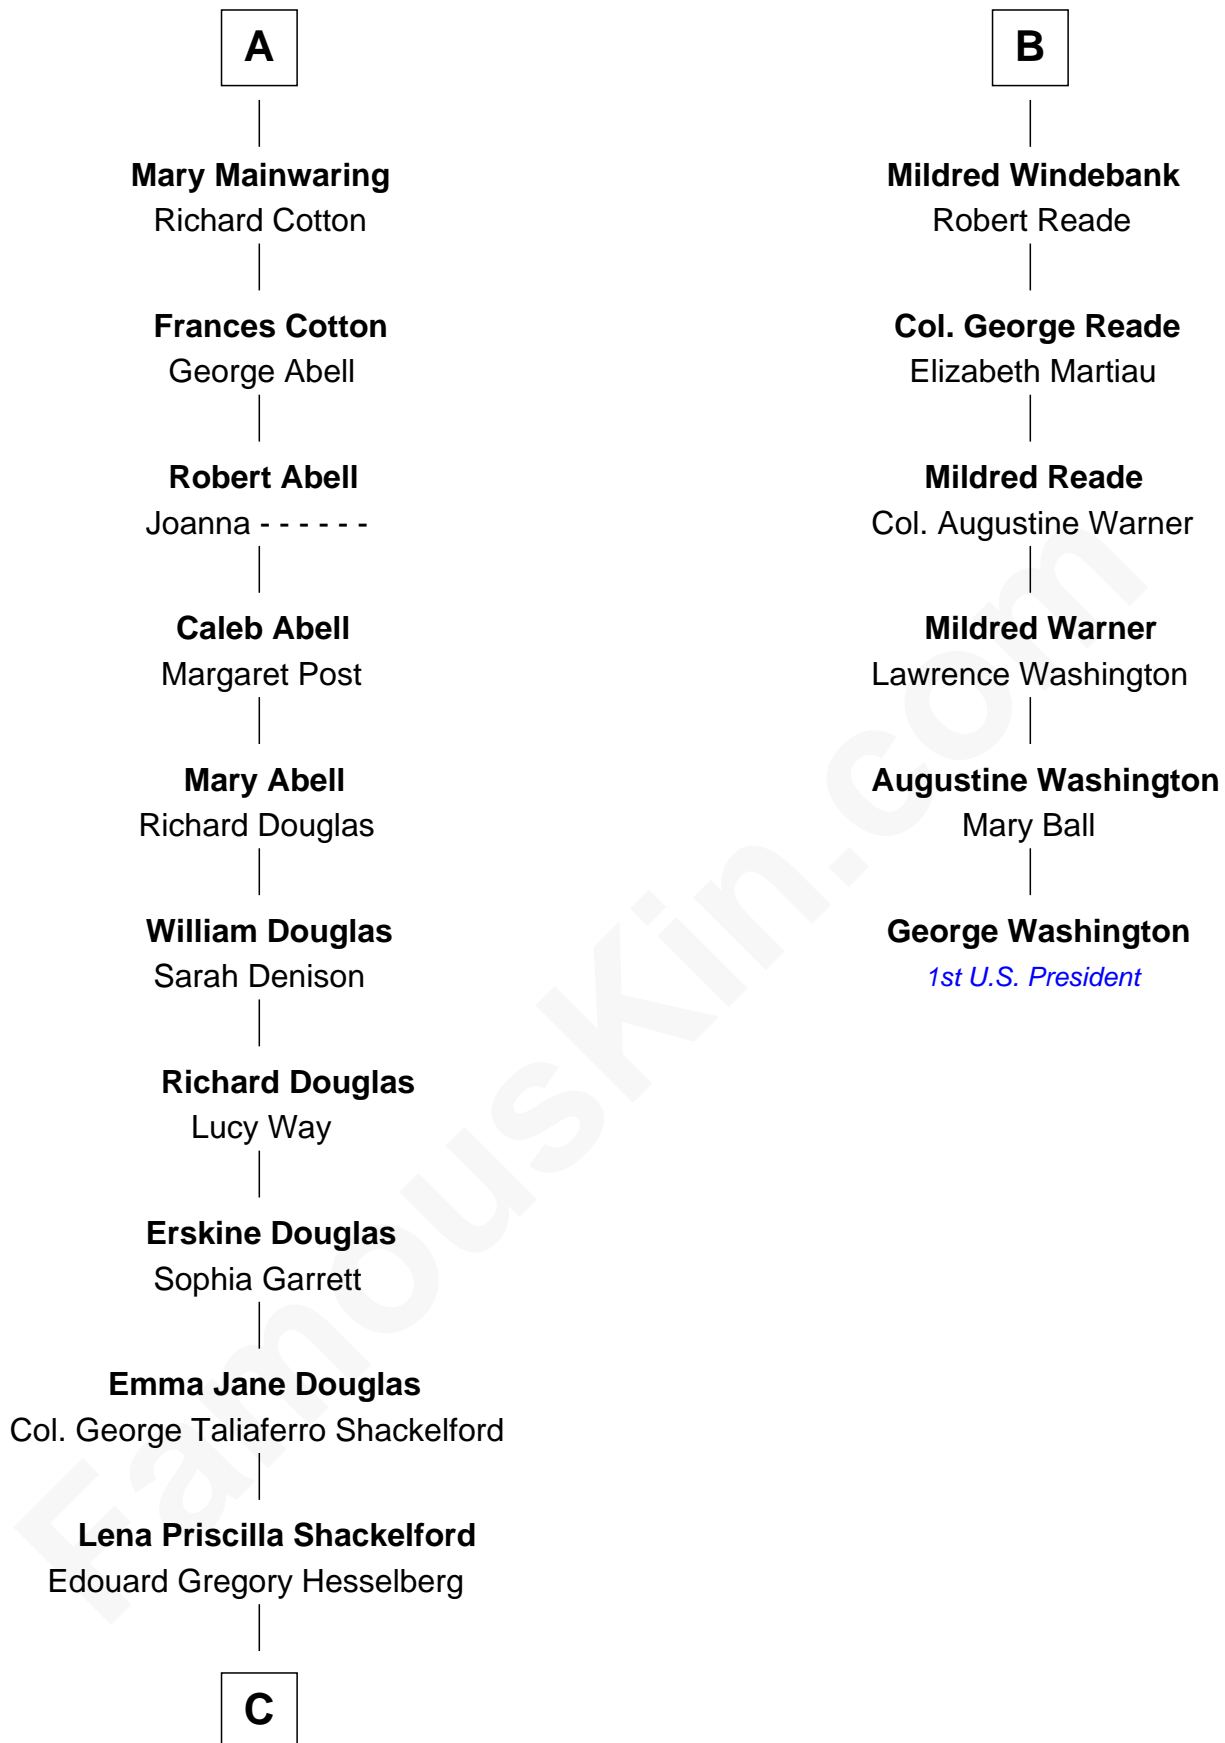

Elizabeth Vernon

Sir Robert Corbet

Dorothy Corbet

Sir Richard Mainwaring

Sir Arthur Mainwaring

Margaret Mainwaring

A

John de Welles

Eleanor de Mowbray

Eudo de Welles

Maud de Greystoke

Sir Lionel de Welles

Joan de Waterton

Margaret de Welles

Sir Thomas Dymoke

Sir Robert Dymoke

Ann Sparrow

Sir Edward Dymoke

Anne Talboys

Frances Dymoke

Sir Thomas Windebank

B

C

—
Melvyn Edouard Hesselberg

Rosalind Hightower

—
Gregory Hesselberg

Joan Georgescu

—
Illeana Douglas

TV and Movie Actress

FamousKin.com