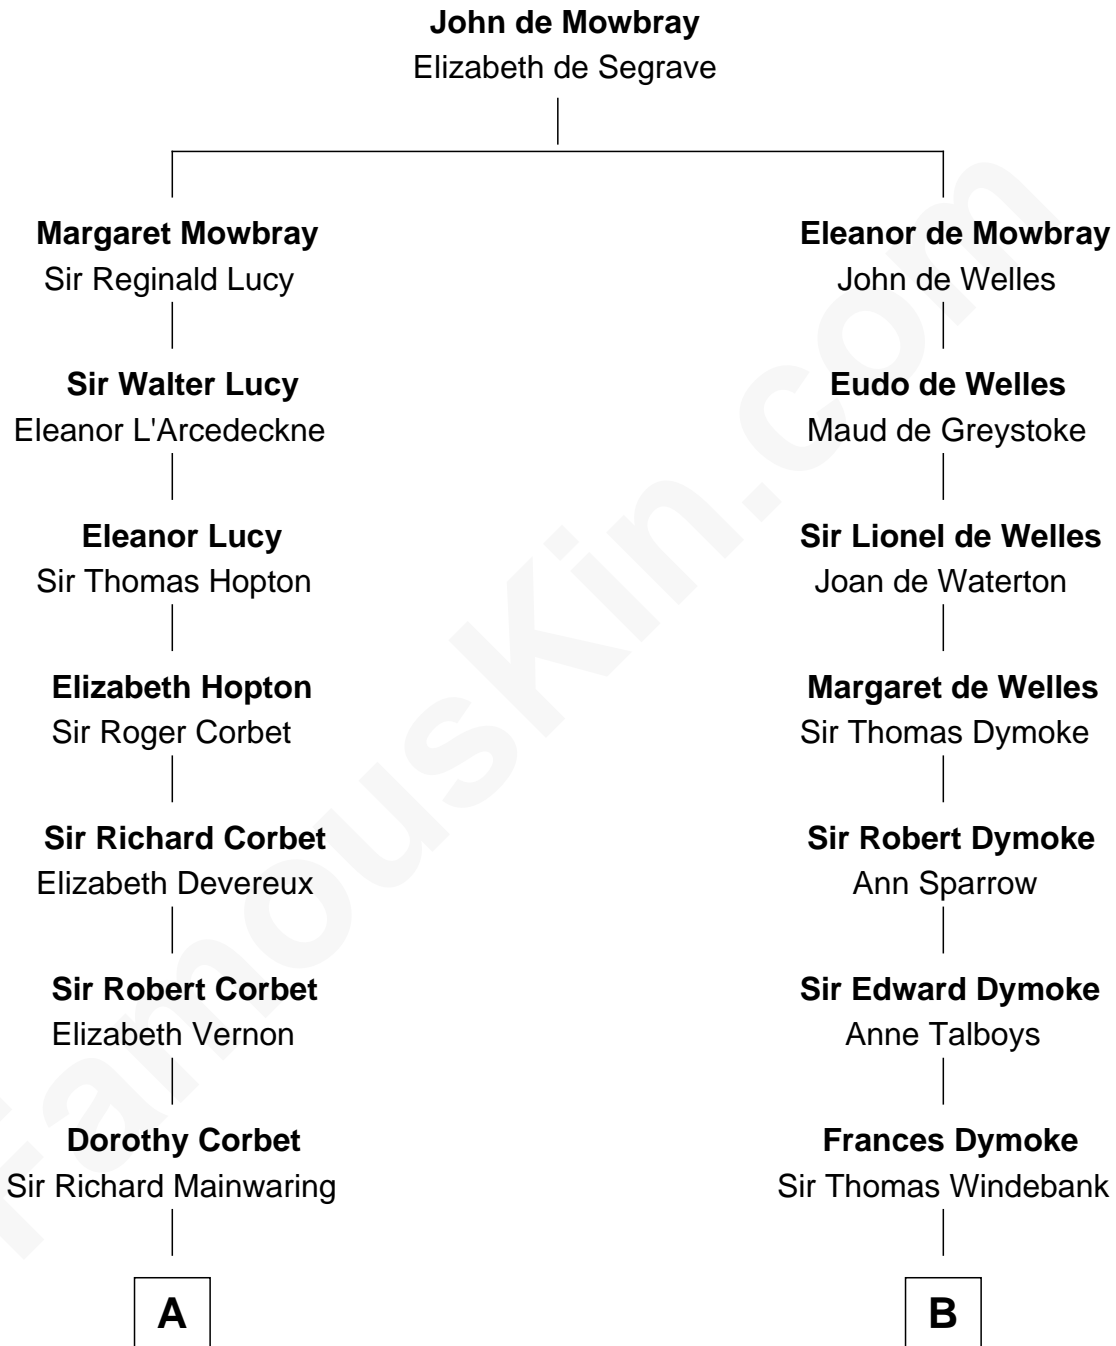

FamousKin.com Relationship Chart of

Illeana Douglas

TV and Movie Actress

12th cousin 8 times removed of

George Washington

1st U.S. President

C

—
Lena Priscilla Shackelford
Edouard Gregory Hesselberg

—
Melvyn Edouard Hesselberg
Rosalind Hightower

—
Gregory Hesselberg
Joan Georgescu

—
Illeana Douglas
TV and Movie Actress