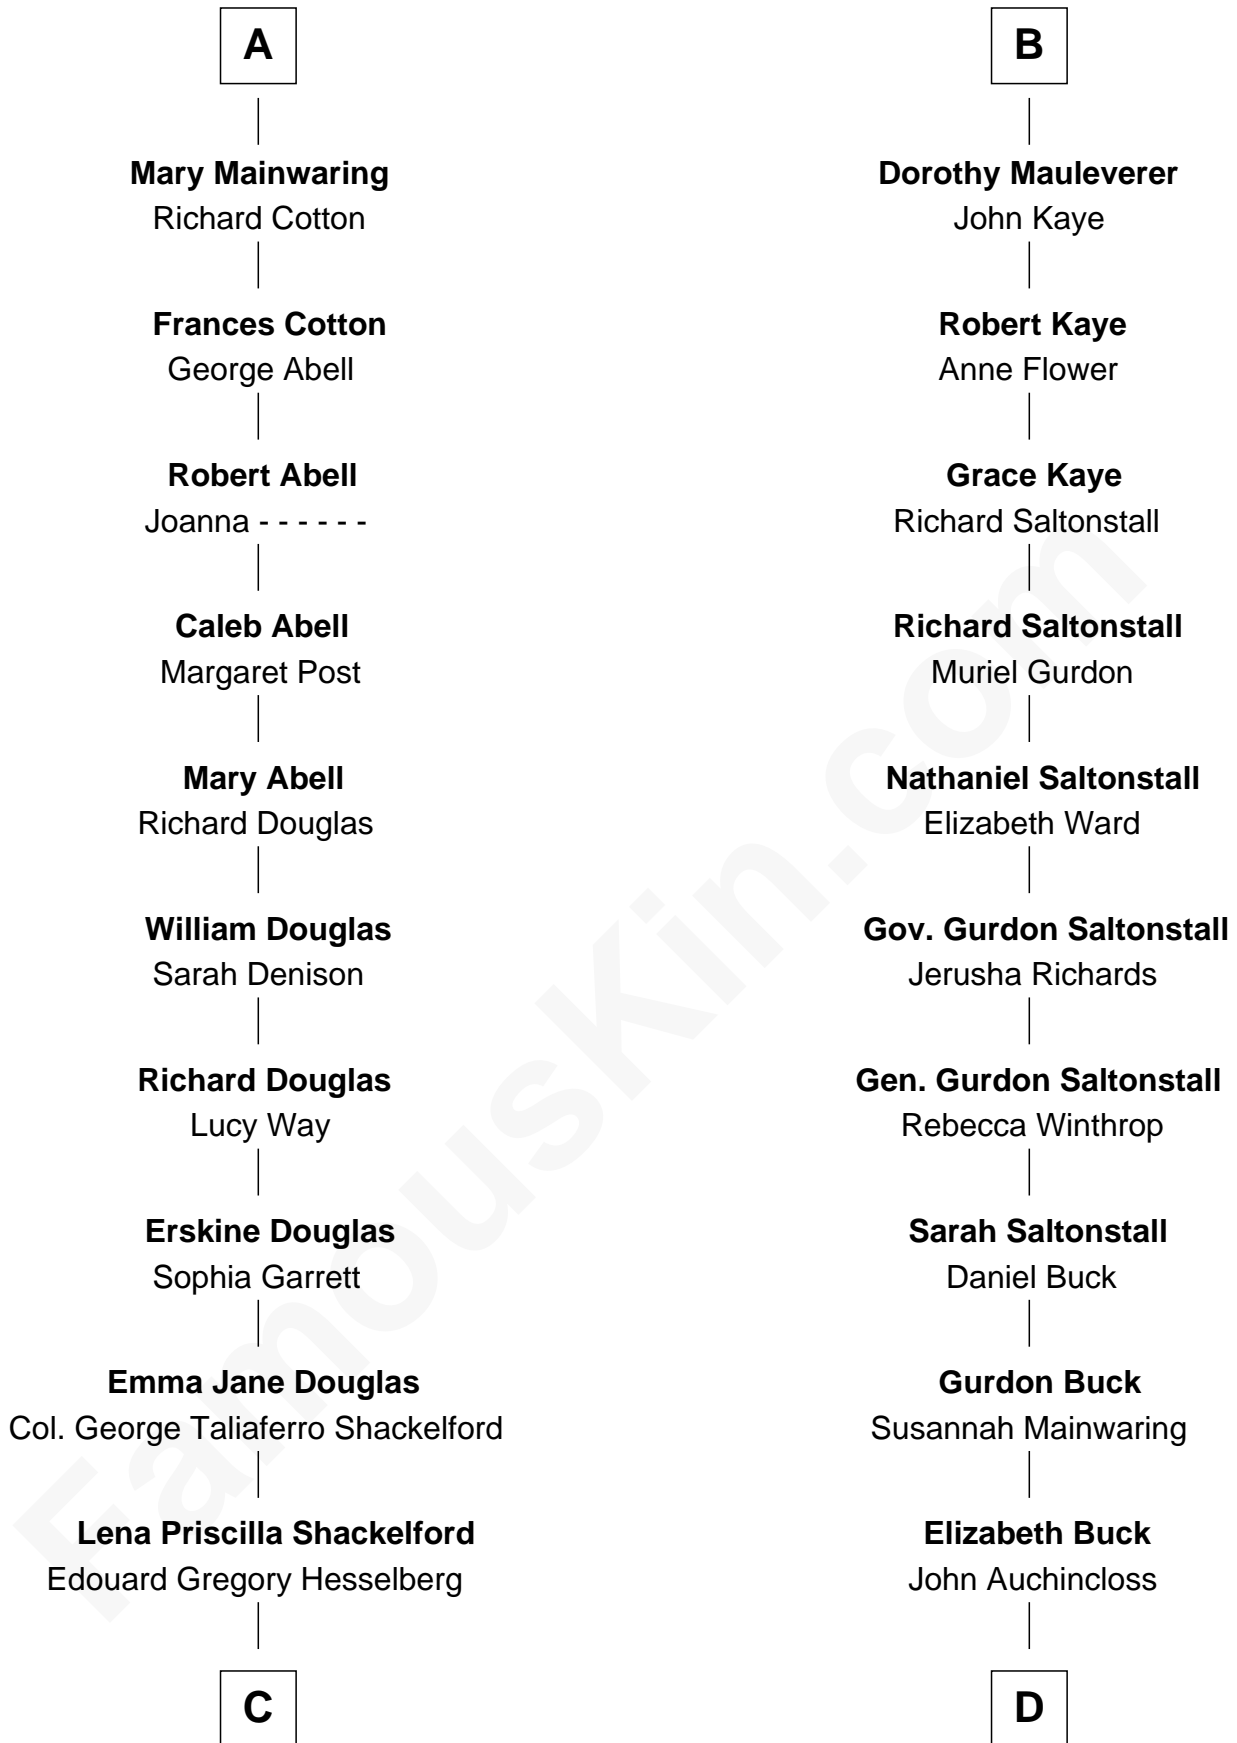

FamousKin.com Relationship Chart of

Illeana Douglas

TV and Movie Actress

19th cousin of

Louis Auchincloss

Author

Sir Thomas de Beauchamp

Katherine de Mortimer

Sir William Beauchamp

Joan Fitzalan

Joan Beauchamp

James Butler

Elizabeth Butler

John Talbot

Ann Talbot

Sir Henry Vernon

Elizabeth Vernon

Sir Robert Corbet

Dorothy Corbet

Sir Richard Mainwaring

Sir Arthur Mainwaring

Margaret Mainwaring

A

Maud de Beauchamp

Eleanor Conyers

Sir Ninian Markenfield

Dorothy Gascoigne

Alice Markenfield

Sir Robert Mauleverer

B

FamousKin.com