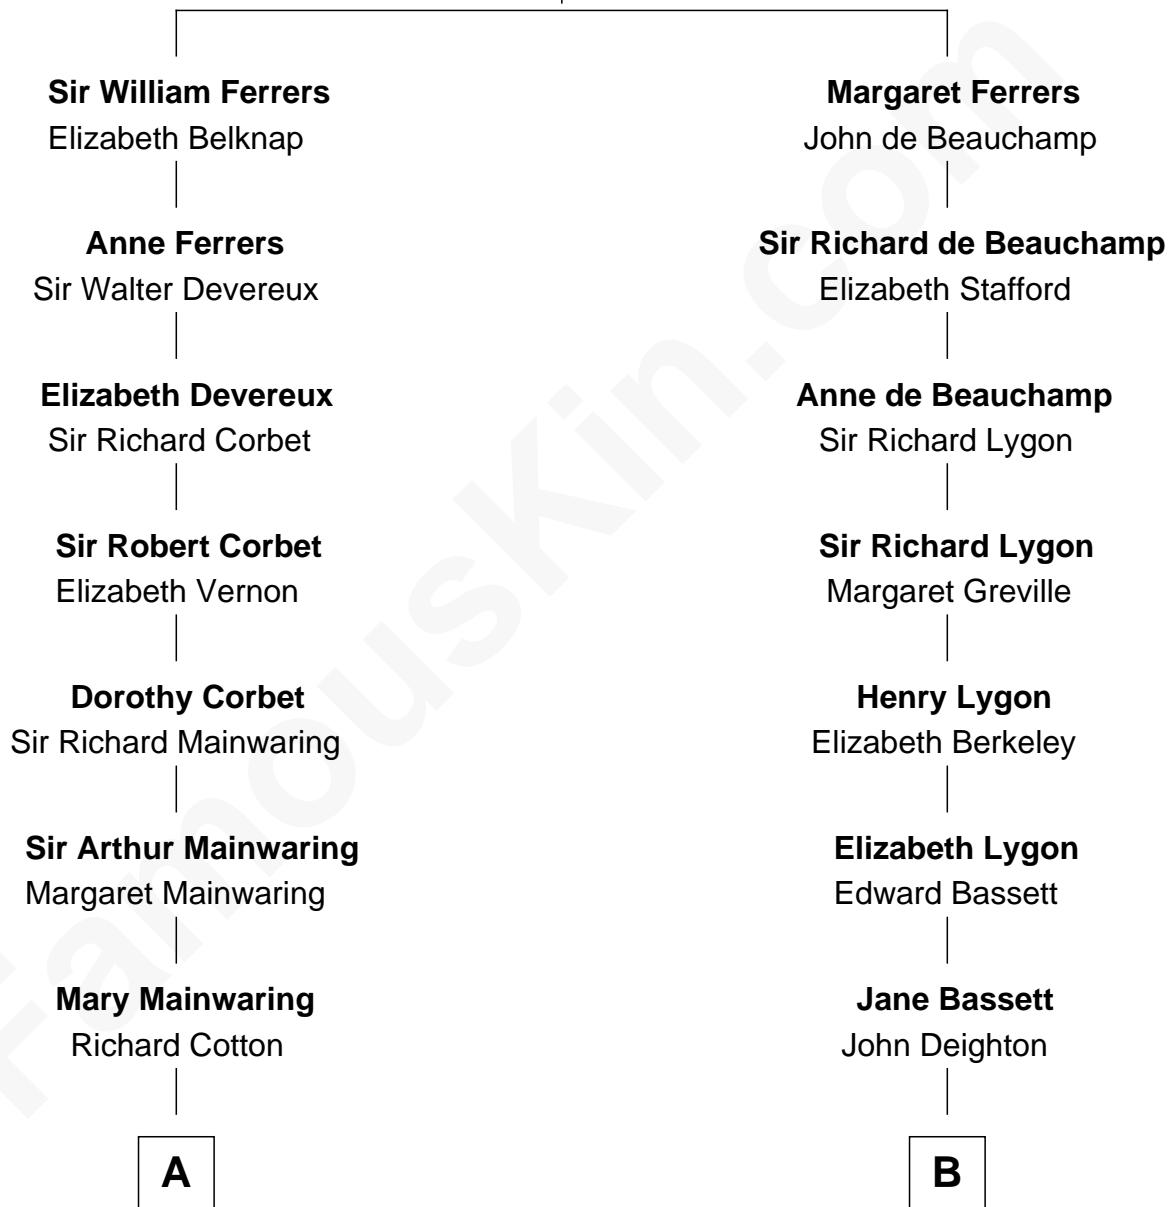

FamousKin.com Relationship Chart of

Illeana Douglas

TV and Movie Actress

16th cousin 2 times removed of

Louis Auchincloss

Author

Sir Edmund Ferrers

Ellen Roche

C

Gregory Hesselberg

Joan Georgescu

Illeana Douglas

TV and Movie Actress

FamousKin.com