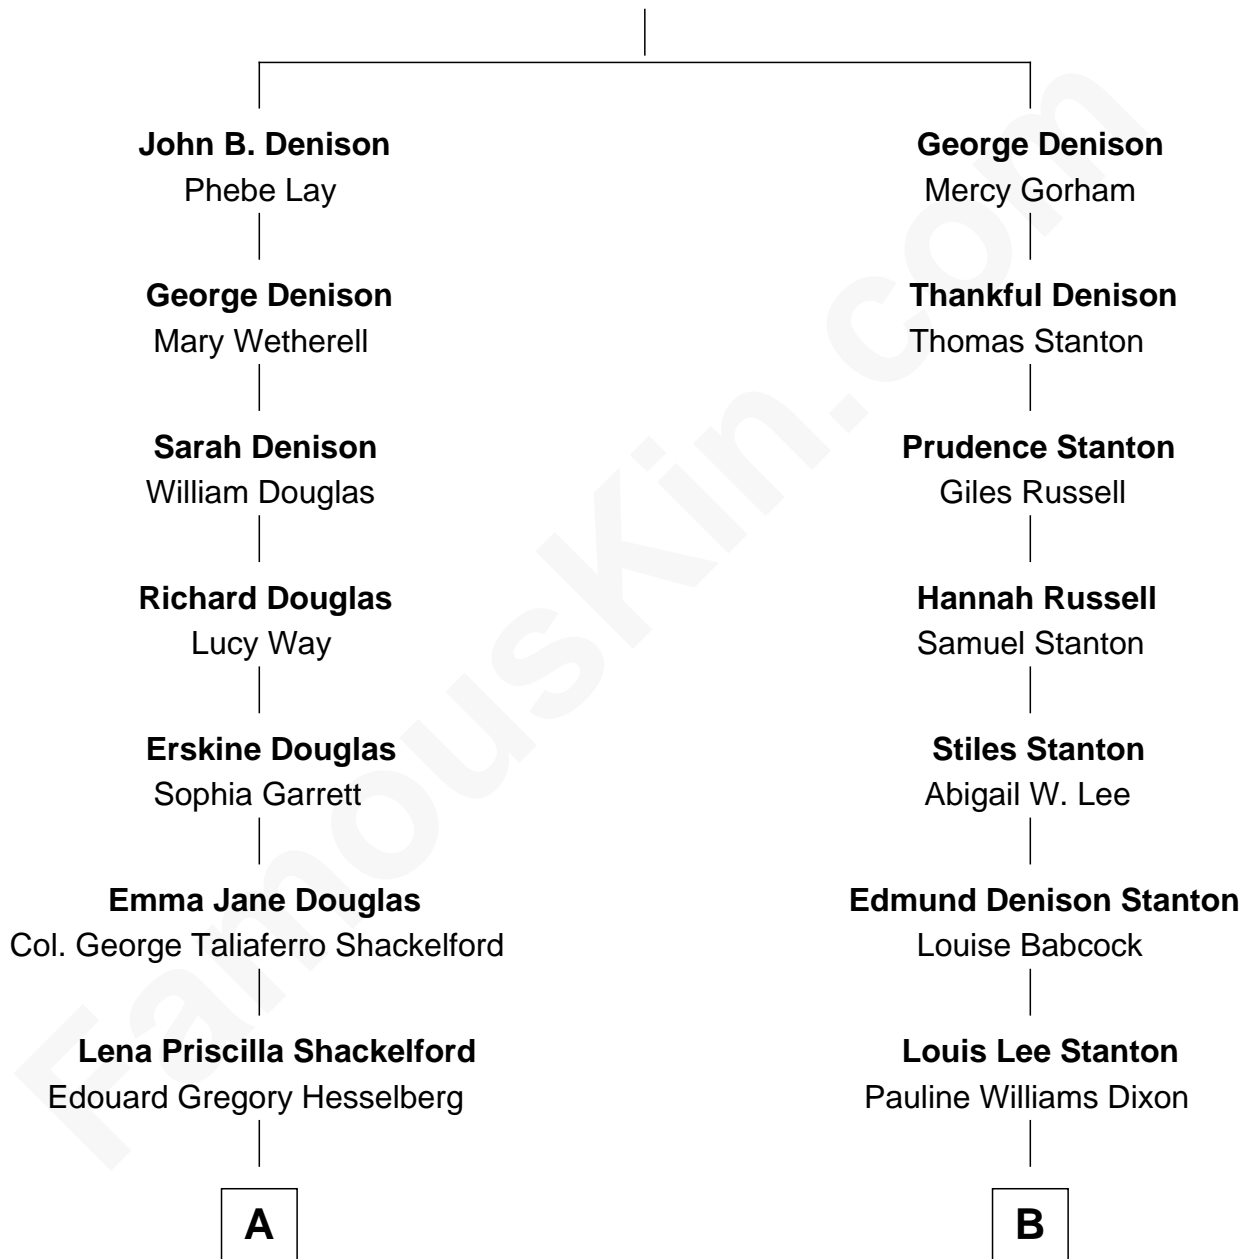

FamousKin.com Relationship Chart of

Illeana Douglas

TV and Movie Actress

8th cousin 1 time removed of

Louis Auchincloss

Author

George Denison

Ann Borodell

FamousKin.com