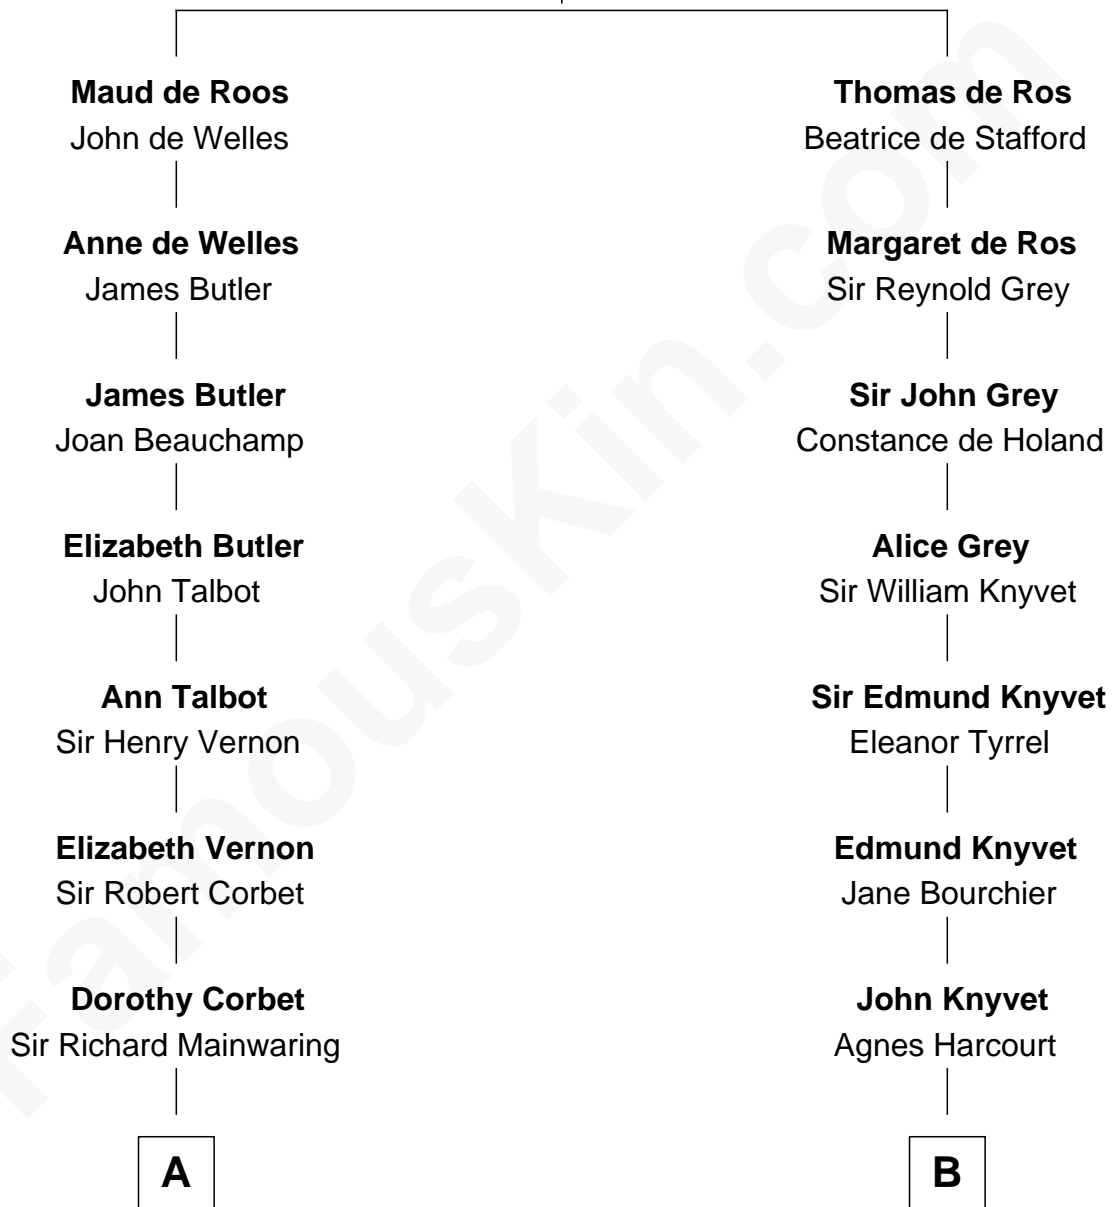

FamousKin.com

Relationship Chart of

Illeana Douglas

TV and Movie Actress

18th cousin 2 times removed of

Louis Auchincloss

Author

Sir William de Ros
Margery de Badlesmere

C

Lena Priscilla Shackelford
Edouard Gregory Hesselberg

Melvyn Edouard Hesselberg
Rosalind Hightower

Gregory Hesselberg
Joan Georgescu

Illeana Douglas
TV and Movie Actress

D

Joseph Howland Auchincloss
Priscilla Dixon Stanton

Louis Auchincloss
Author

FamousKin.com